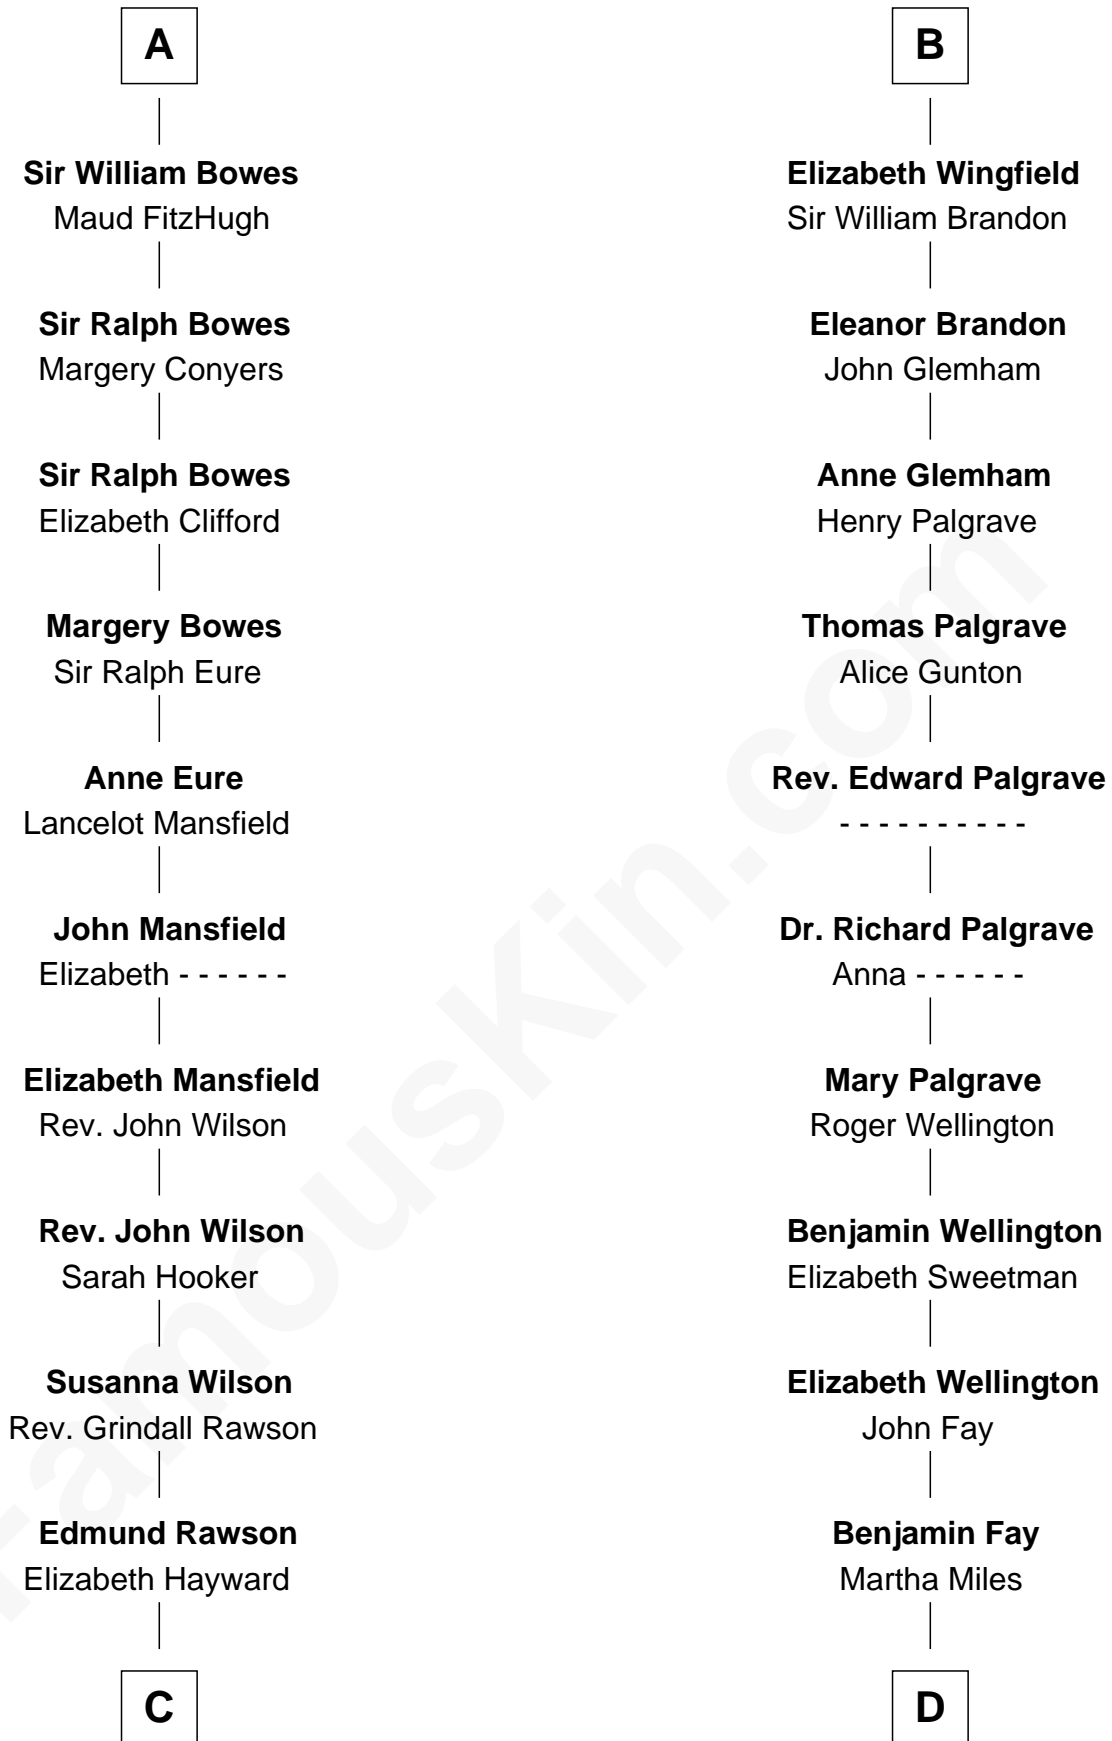

FamousKin.com
Relationship Chart of
William Howard Taft
27th U.S. President

18th cousin 3 times removed of
Eli Whitney
Inventor of the Cotton Gin

Sir Humphrey de Bohun
Maud of Eu

C

Abner Rawson

Mary Allen

Rhoda Rawson

Aaron Taft

Peter Rawson Taft

Sylvia Howard

Alphonso Taft

Louisa Maria Torrey

William Howard Taft

27th U.S. President

D

Elizabeth Fay

Eli Whitney

Eli Whitney

Inventor of the Cotton Gin

FamousKin.com