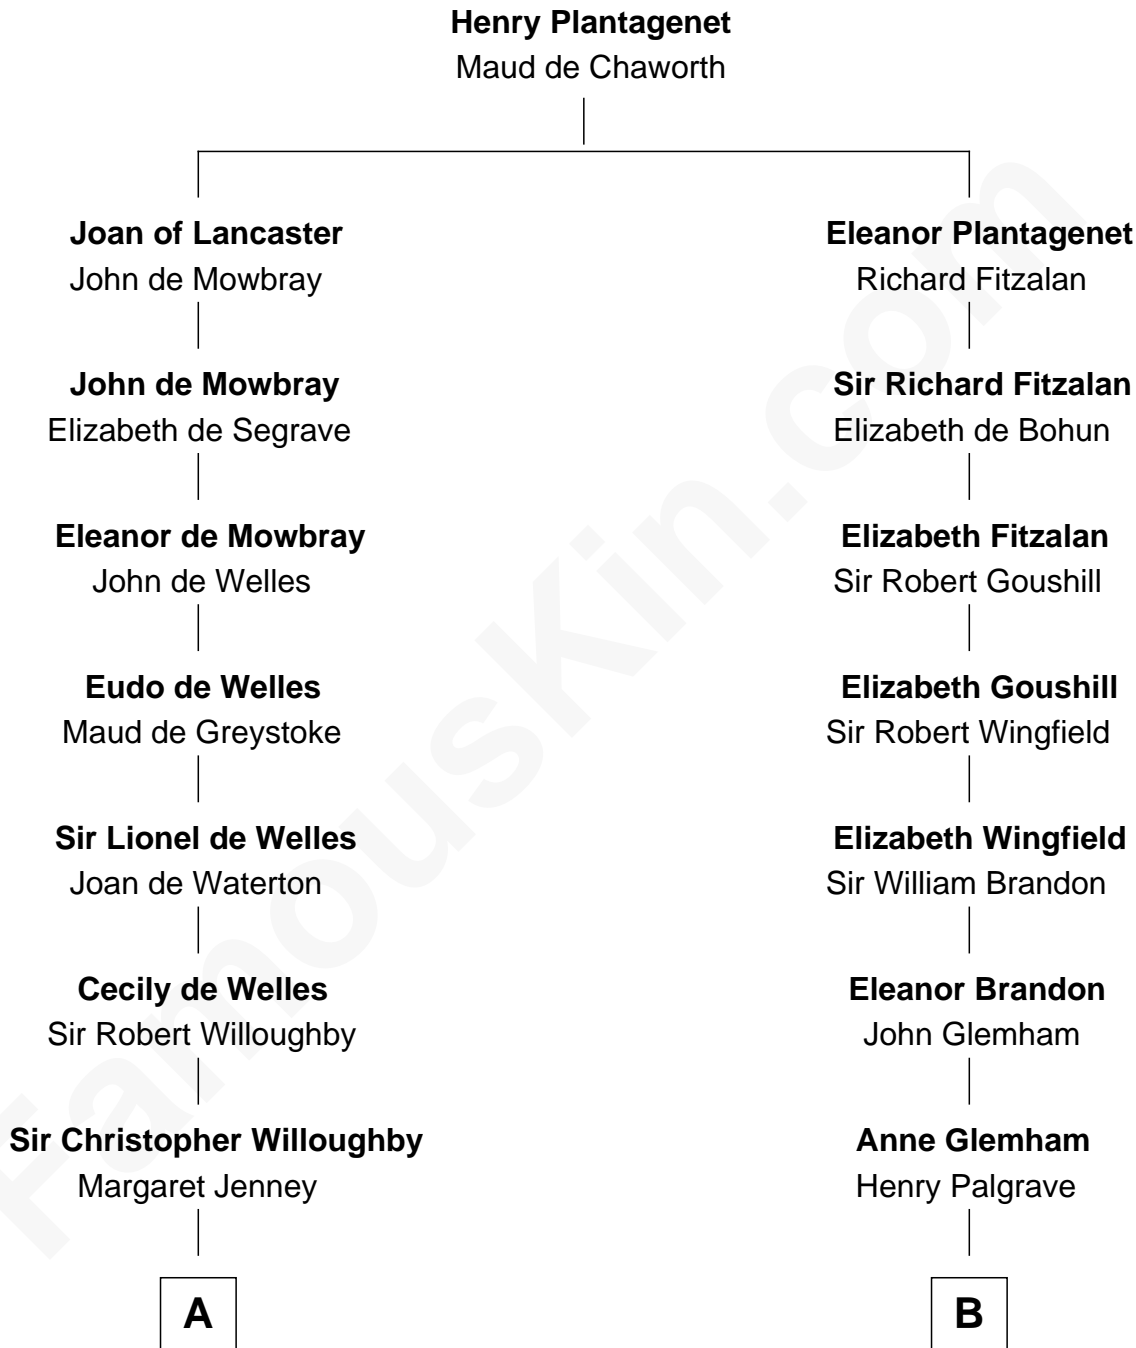

FamousKin.com
Relationship Chart of
William Howard Taft
27th U.S. President

15th cousin 4 times removed of
Eli Whitney
Inventor of the Cotton Gin

C

—
Peter Rawson Taft

Sylvia Howard

—
Alphonso Taft

Louisa Maria Torrey

—
William Howard Taft

27th U.S. President

FamousKin.com