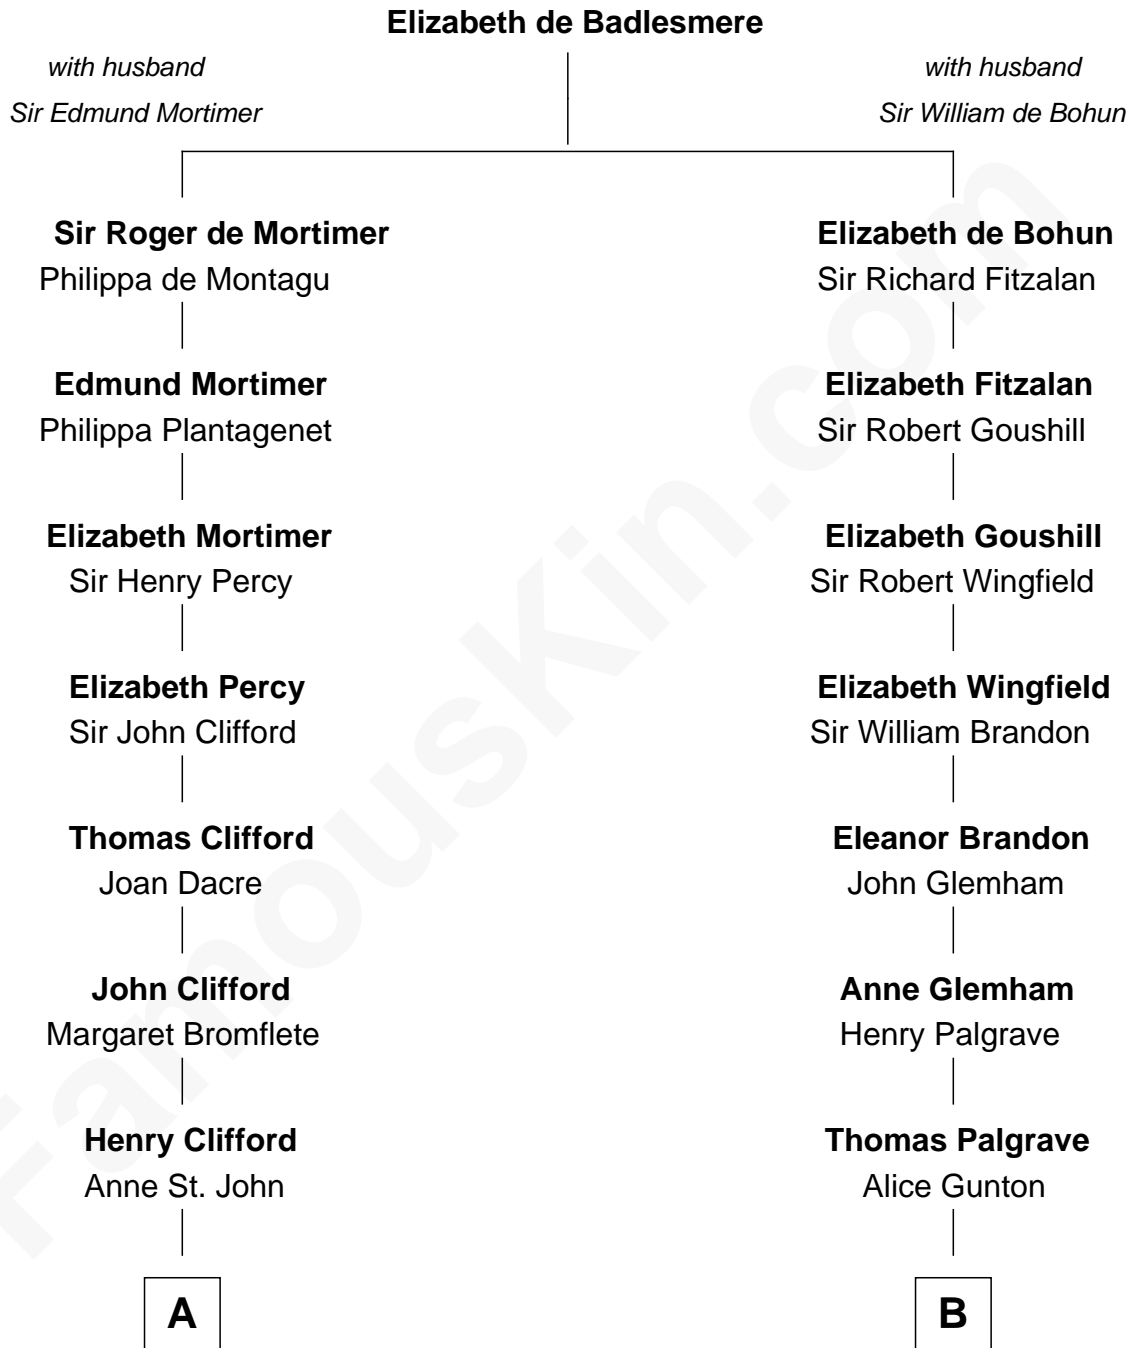

FamousKin.com
Relationship Chart of
William Howard Taft
27th U.S. President

14th cousin 5 times removed of
Eli Whitney
Inventor of the Cotton Gin

C

—
Peter Rawson Taft

Sylvia Howard

—
Alphonso Taft

Louisa Maria Torrey

—
William Howard Taft

27th U.S. President

FamousKin.com