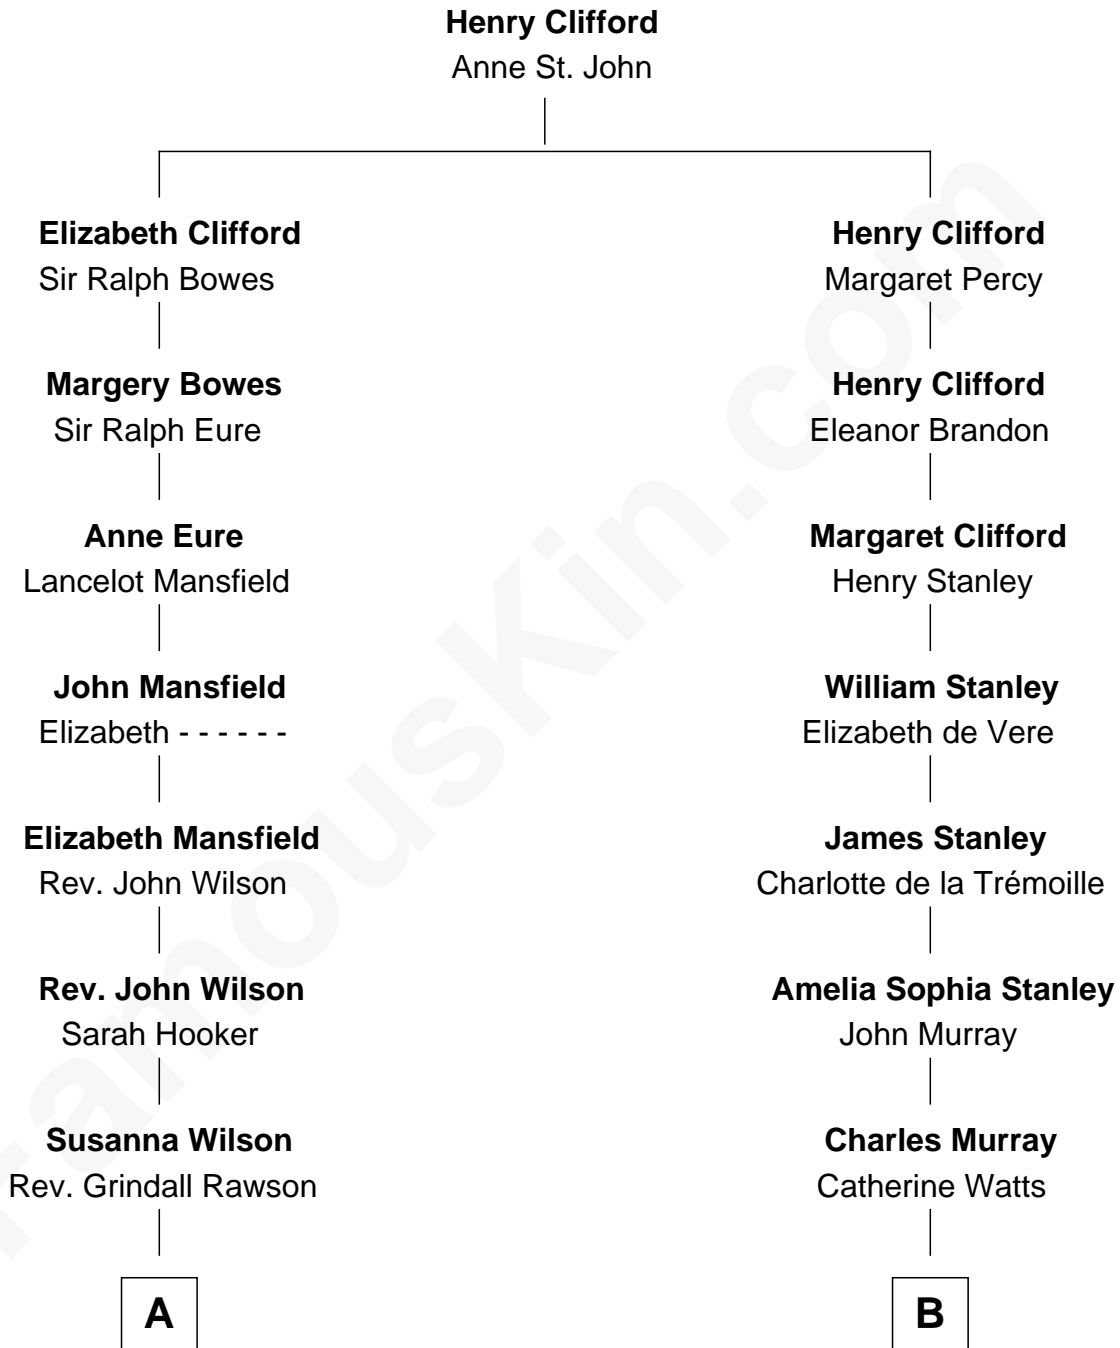

**FamousKin.com**  
**Relationship Chart of**  
**William Howard Taft**  
*27th U.S. President*

**12th cousin 5 times removed of**  
**Cara Delevingne**  
*Fashion Model and Movie Actress*

Cara Delevingne photo by [Gage Skidmore](#) ([CC BY-SA 2.0](#))