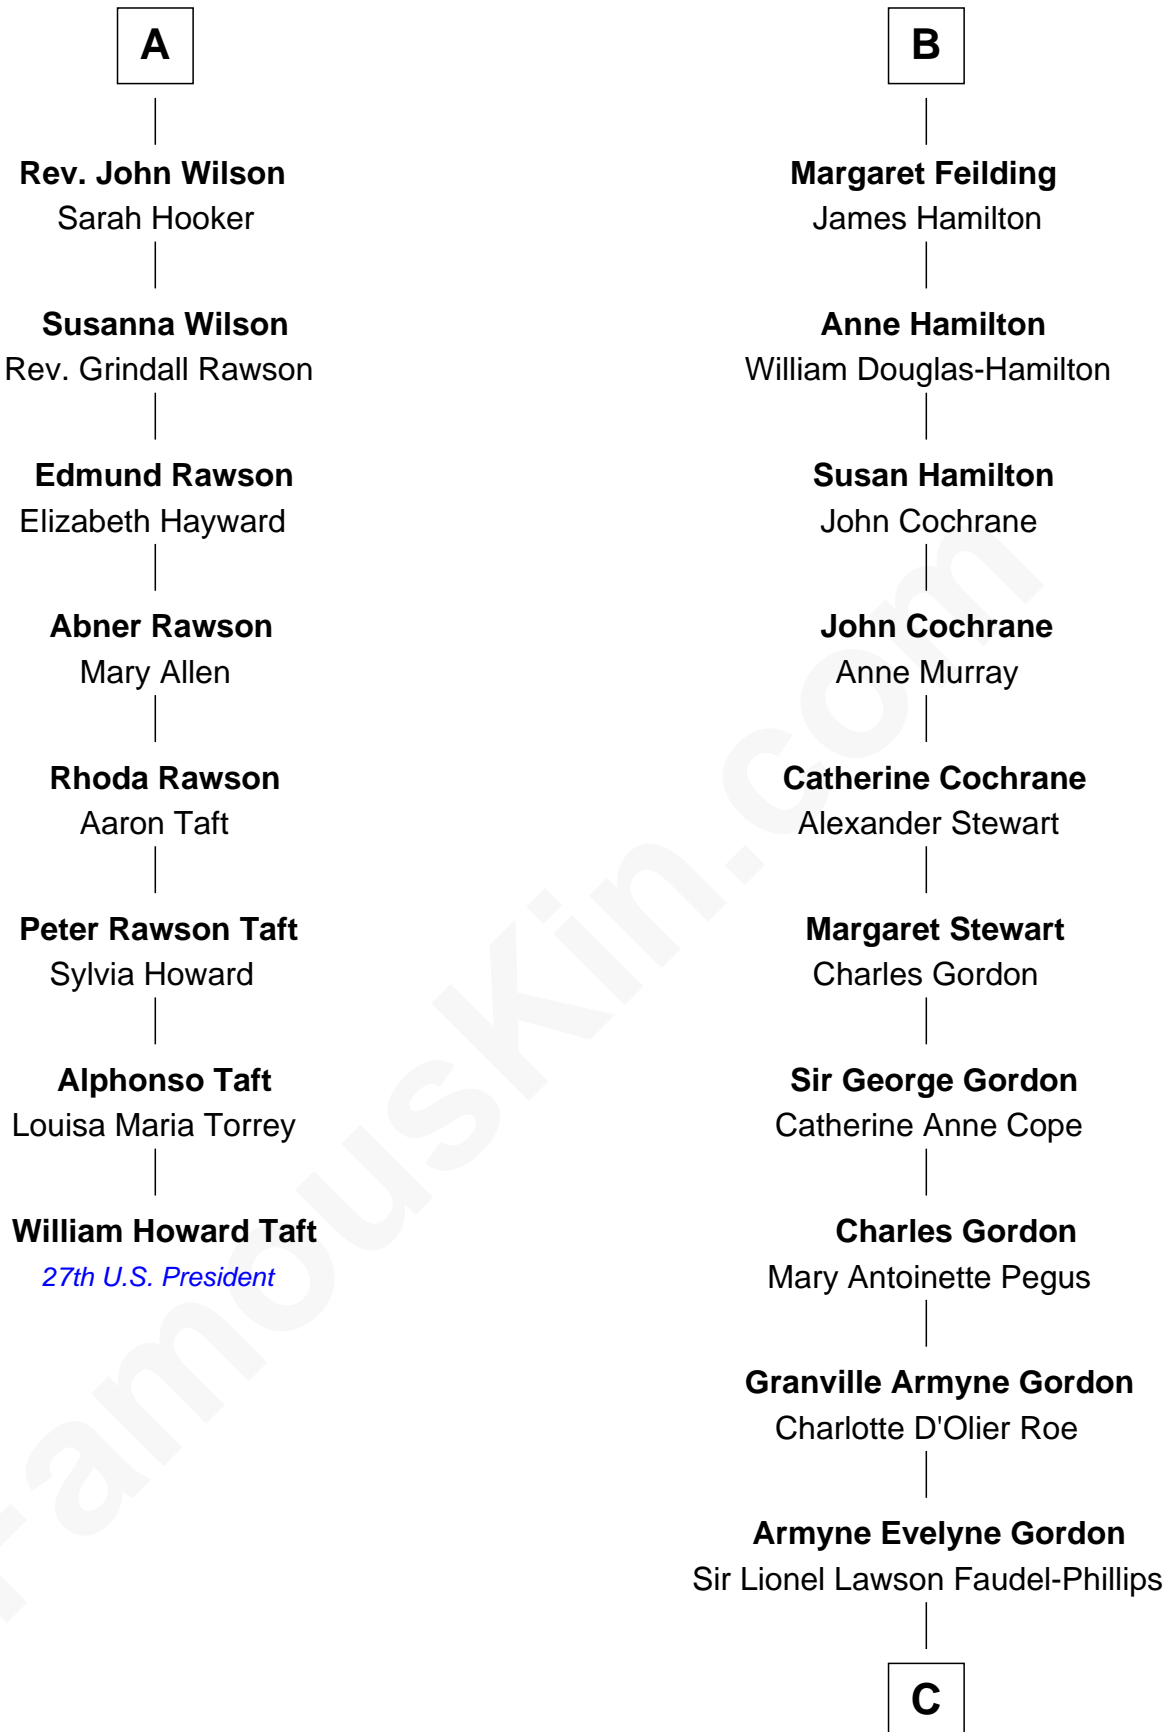

FamousKin.com
Relationship Chart of
William Howard Taft
27th U.S. President

14th cousin 6 times removed of
Cara Delevingne
Fashion Model and Movie Actress

C

Anne Margaret Faudel-Phillips

John Vincent Sheffield

Jane Armyne Sheffield

Sir Jocelyn Edward Greville Stevens

Pandora Anne Stevens

Charles Hamar Delevingne

Cara Delevingne

Model and Actress