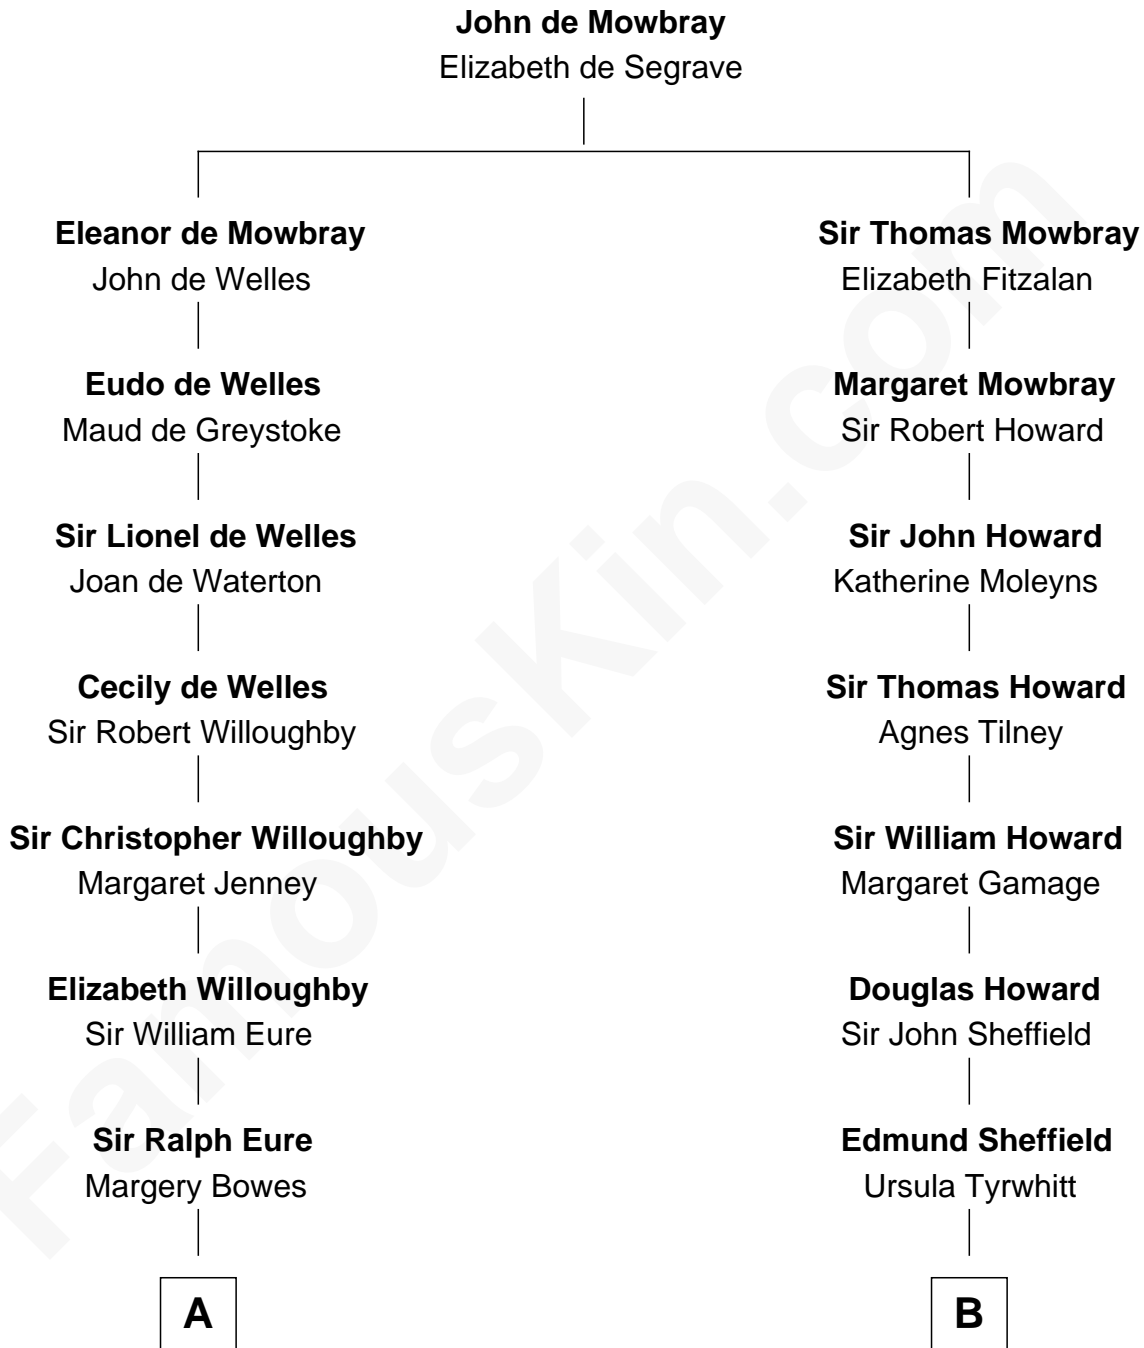

FamousKin.com
Relationship Chart of
William Howard Taft
27th U.S. President

17th cousin 1 time removed of
Cara Delevingne
Fashion Model and Movie Actress

Pandora Anne Stevens
Charles Hamar Delevingne

Cara Delevingne
Model and Actress

FamousKin.com