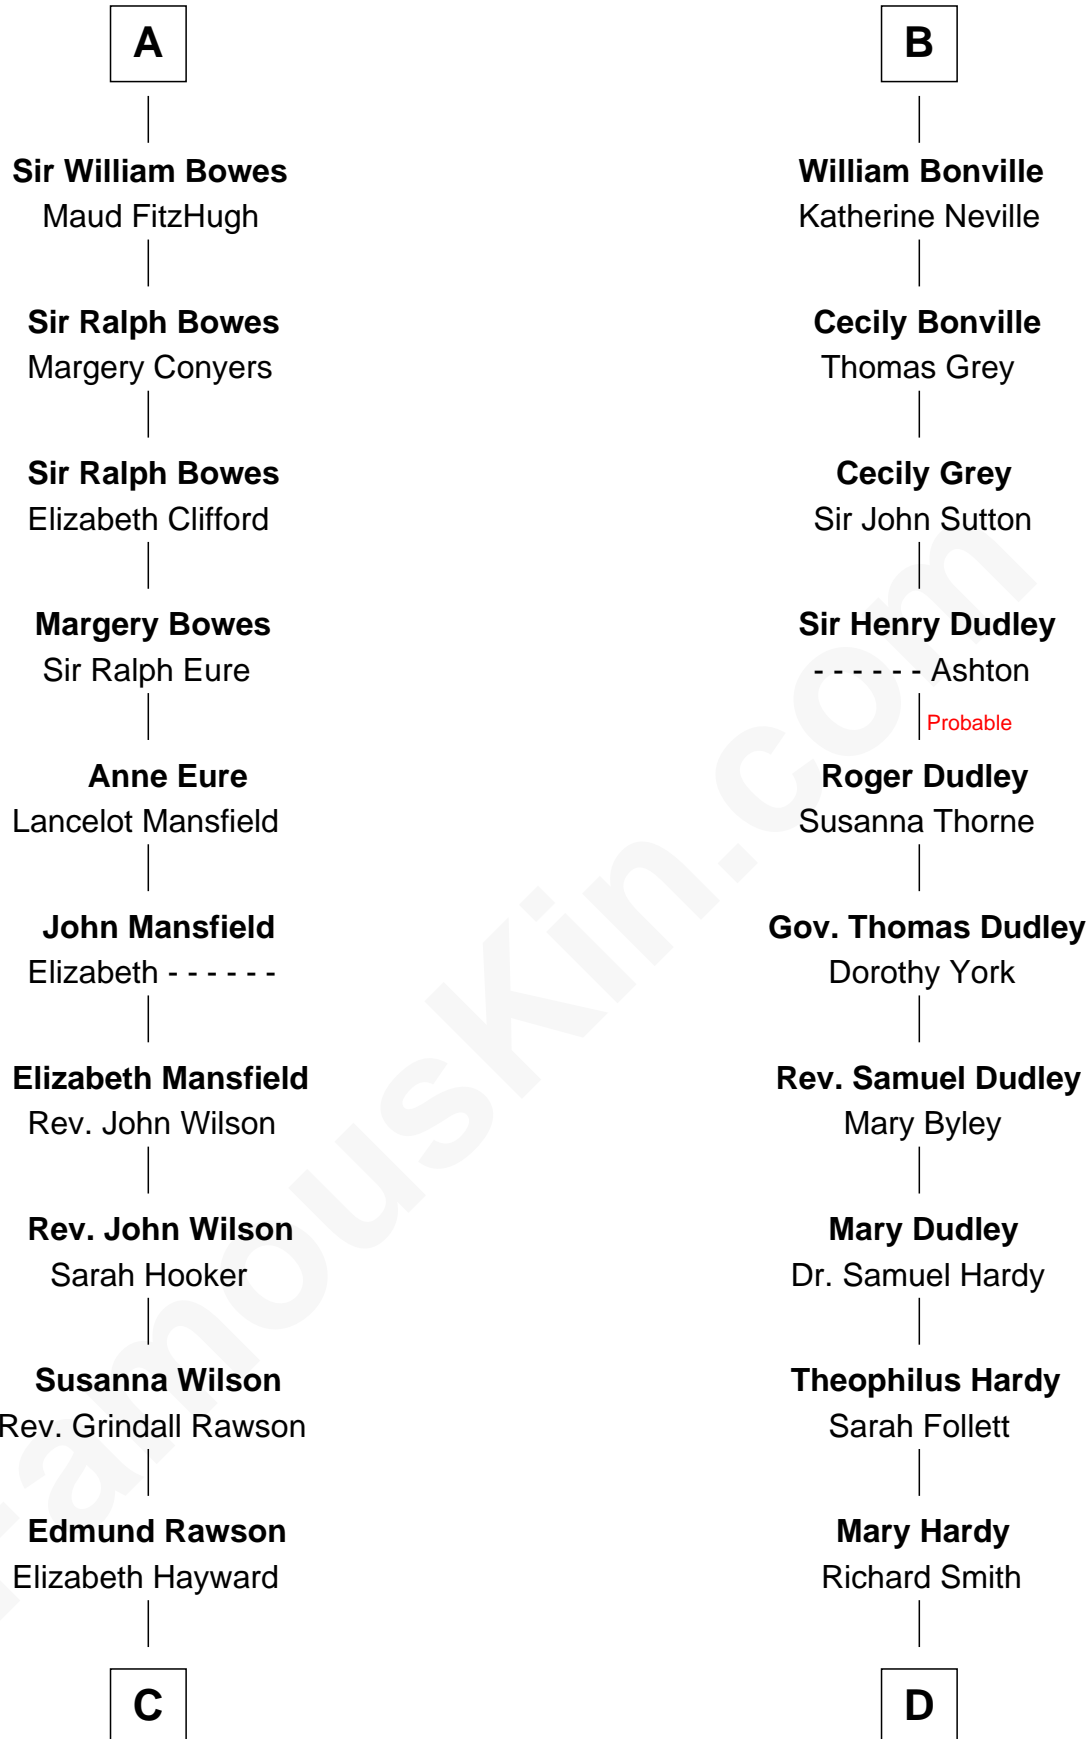

FamousKin.com Relationship Chart of

William Howard Taft

27th U.S. President

21st cousin of

Dr. H. H. Holmes

Serial Killer aka "Devil in the White City"

Sir Humphrey de Bohun

Maud of Eu

C

Abner Rawson

Mary Allen

Rhoda Rawson

Aaron Taft

Peter Rawson Taft

Sylvia Howard

Alphonso Taft

Louisa Maria Torrey

William Howard Taft

27th U.S. President

D

Sarah Smith

Edward Scribner Mudgett

Samuel Mudgett

Mary Morrill

Scribner Mudgett

Nancy Prescott

Levi Horton Mudgett

Theodate Page Price

Dr. H. H. Holmes

Serial Killer Dr. H. H. Holmes