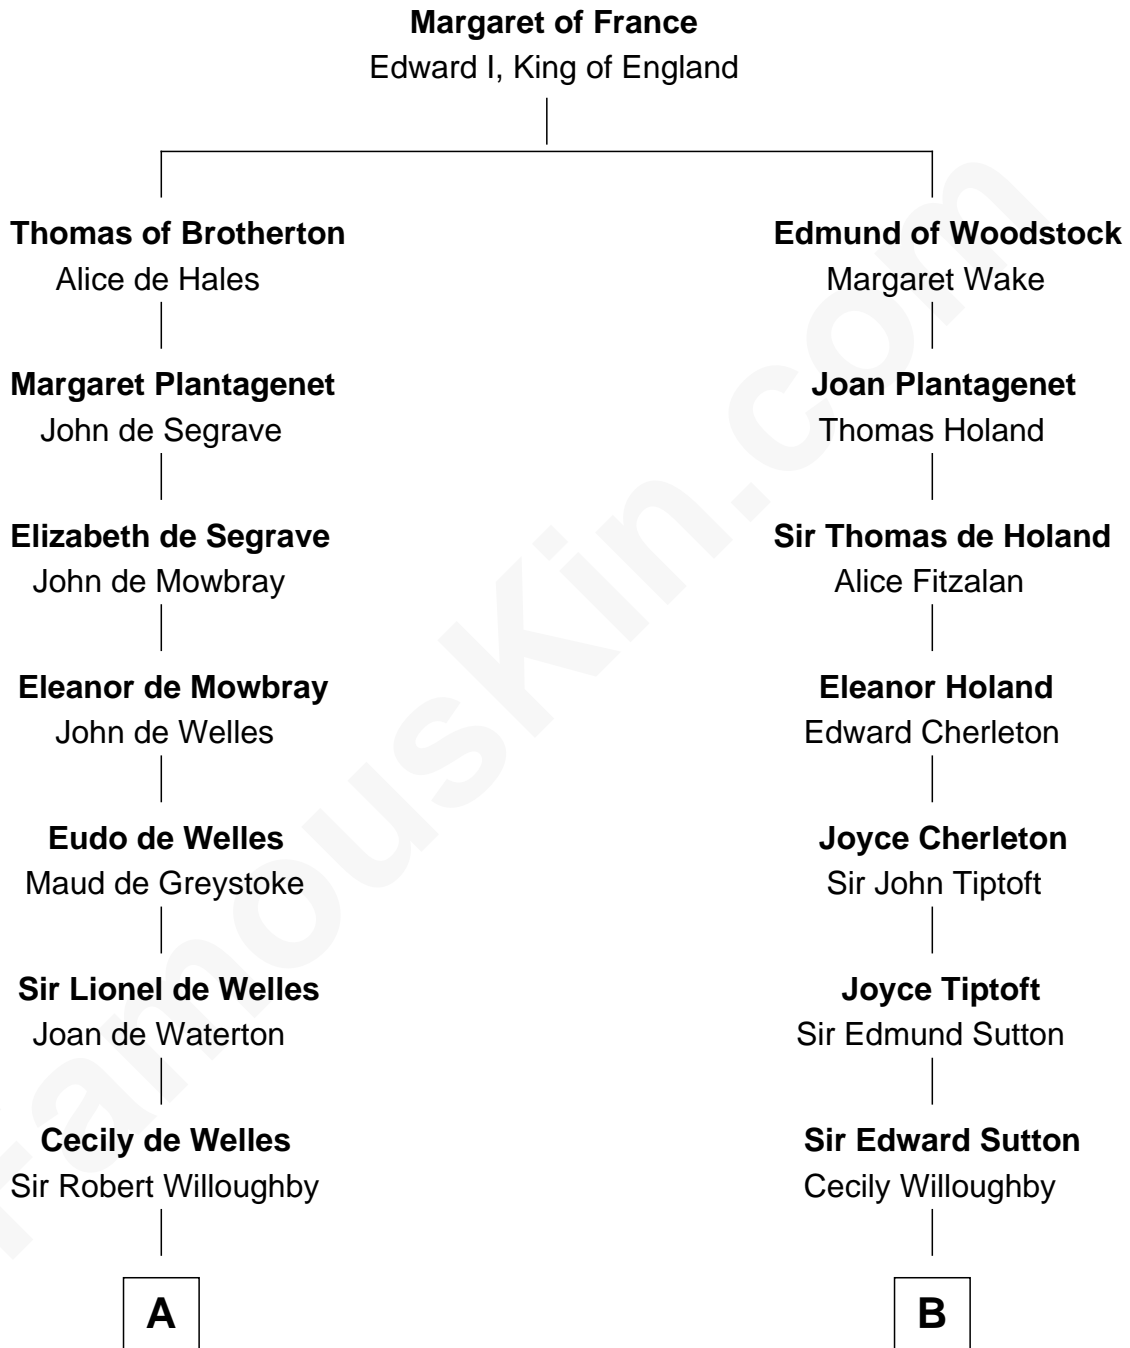

FamousKin.com
Relationship Chart of
William Howard Taft
27th U.S. President

19th cousin 1 time removed of

Dr. H. H. Holmes
Serial Killer aka "Devil in the White City"

C

Rhoda Rawson

Aaron Taft

Peter Rawson Taft

Sylvia Howard

Alphonso Taft

Louisa Maria Torrey

William Howard Taft

27th U.S. President

D

Scribner Mudgett

Nancy Prescott

Levi Horton Mudgett

Theodate Page Price

Dr. H. H. Holmes

Serial Killer Dr. H. H. Holmes

FamousKin.com