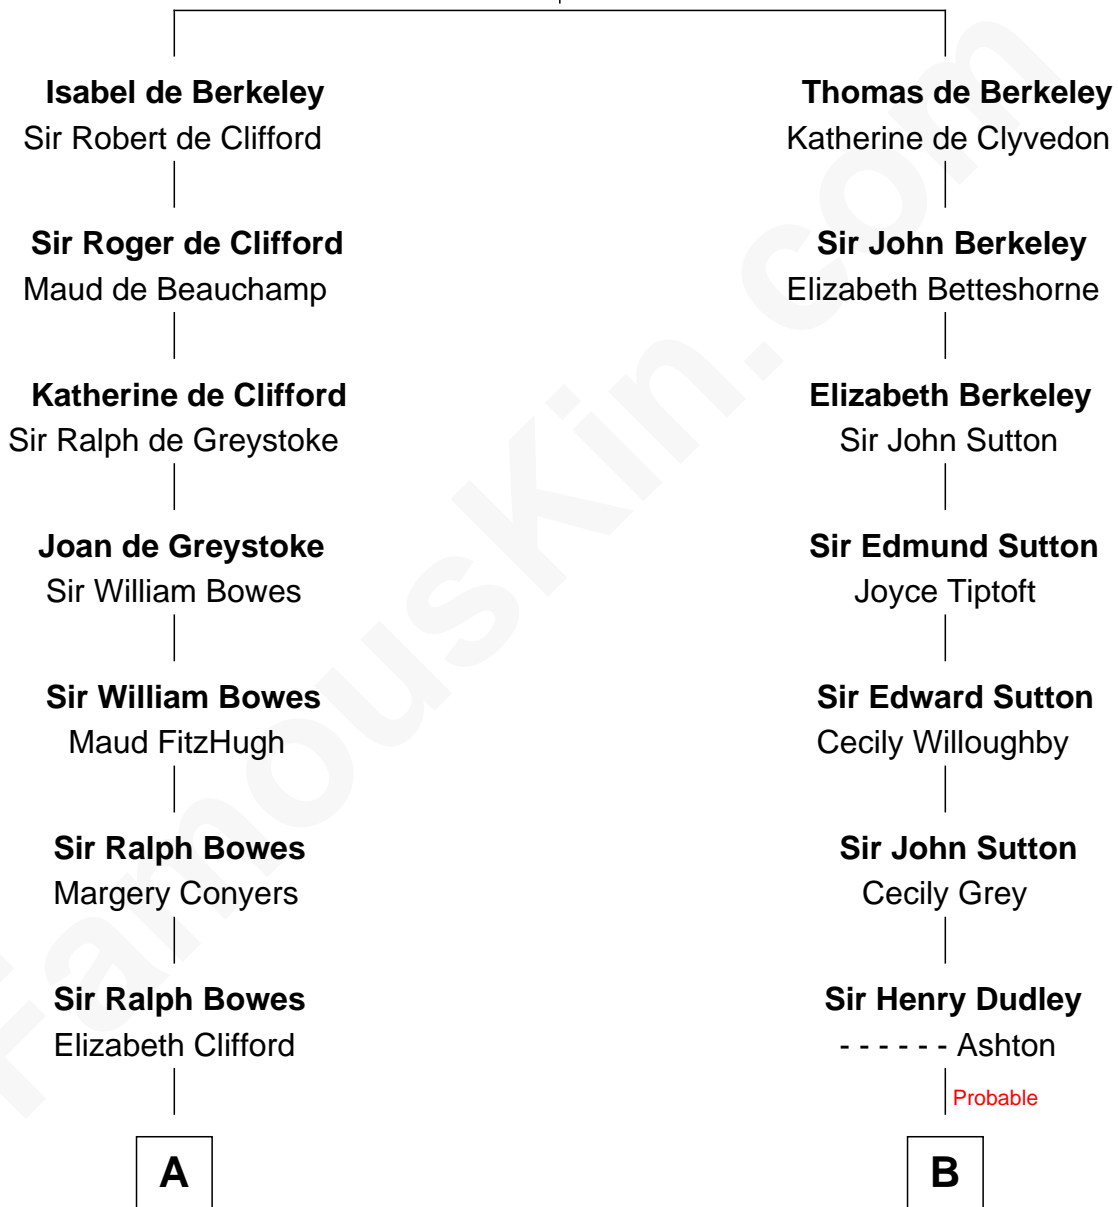

FamousKin.com
Relationship Chart of
William Howard Taft
27th U.S. President

17th cousin 1 time removed of
Dr. H. H. Holmes
Serial Killer aka "Devil in the White City"

Sir Maurice de Berkeley
 Eve la Zouche

C

—
Alphonso Taft
Louisa Maria Torrey

—
William Howard Taft
27th U.S. President

FamousKin.com