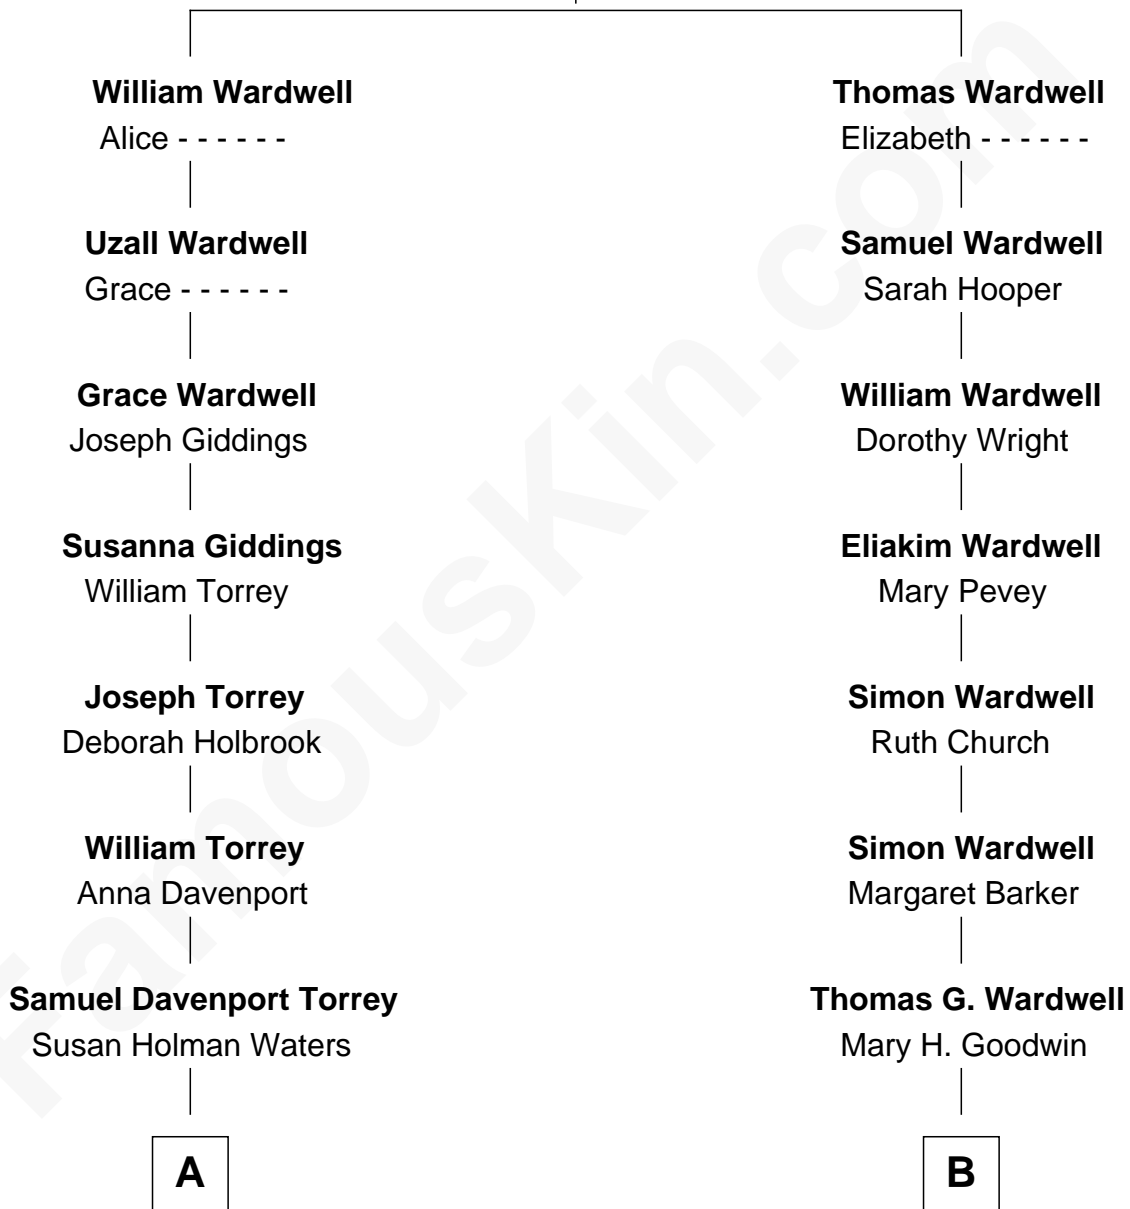

FamousKin.com
Relationship Chart of
William Howard Taft
27th U.S. President

8th cousin 3 times removed of
Scott Foley
TV, Stage and Movie Actor

John Wardwell

A

Louisa Maria Torrey

Alphonso Taft

William Howard Taft

27th U.S. President

B

Horace Ware Wardwell

Sarah Jane Carmodie

Mary Bliss Wardwell

Harrington Dingley Fogg

Evelyn M. Fogg

Earl Hugh Foley