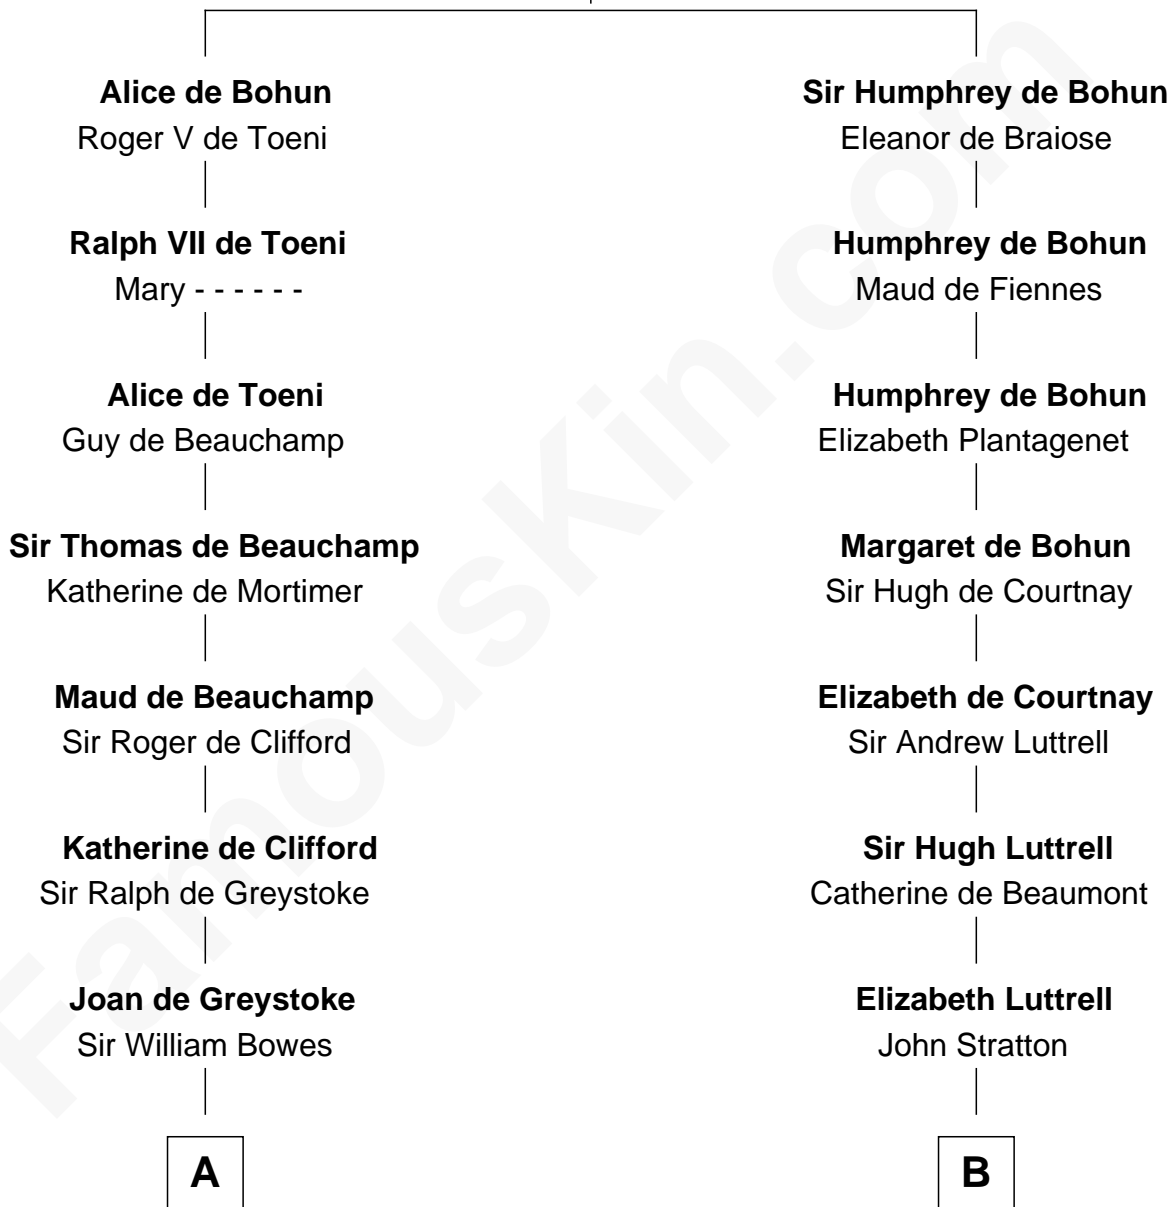

FamousKin.com Relationship Chart of

William Howard Taft

27th U.S. President

21st cousin of

Eleanor Roosevelt

First Lady of President Franklin D. Roosevelt

Sir Humphrey de Bohun

Maud of Eu

C

Abner Rawson

Mary Allen

Rhoda Rawson

Aaron Taft

Peter Rawson Taft

Sylvia Howard

Alphonso Taft

Louisa Maria Torrey

William Howard Taft

27th U.S. President

D

Gabriel Ver Planck Ludlow

Elizabeth A. Hunter

Dr. Edward Hunter Ludlow

Elizabeth Livingston