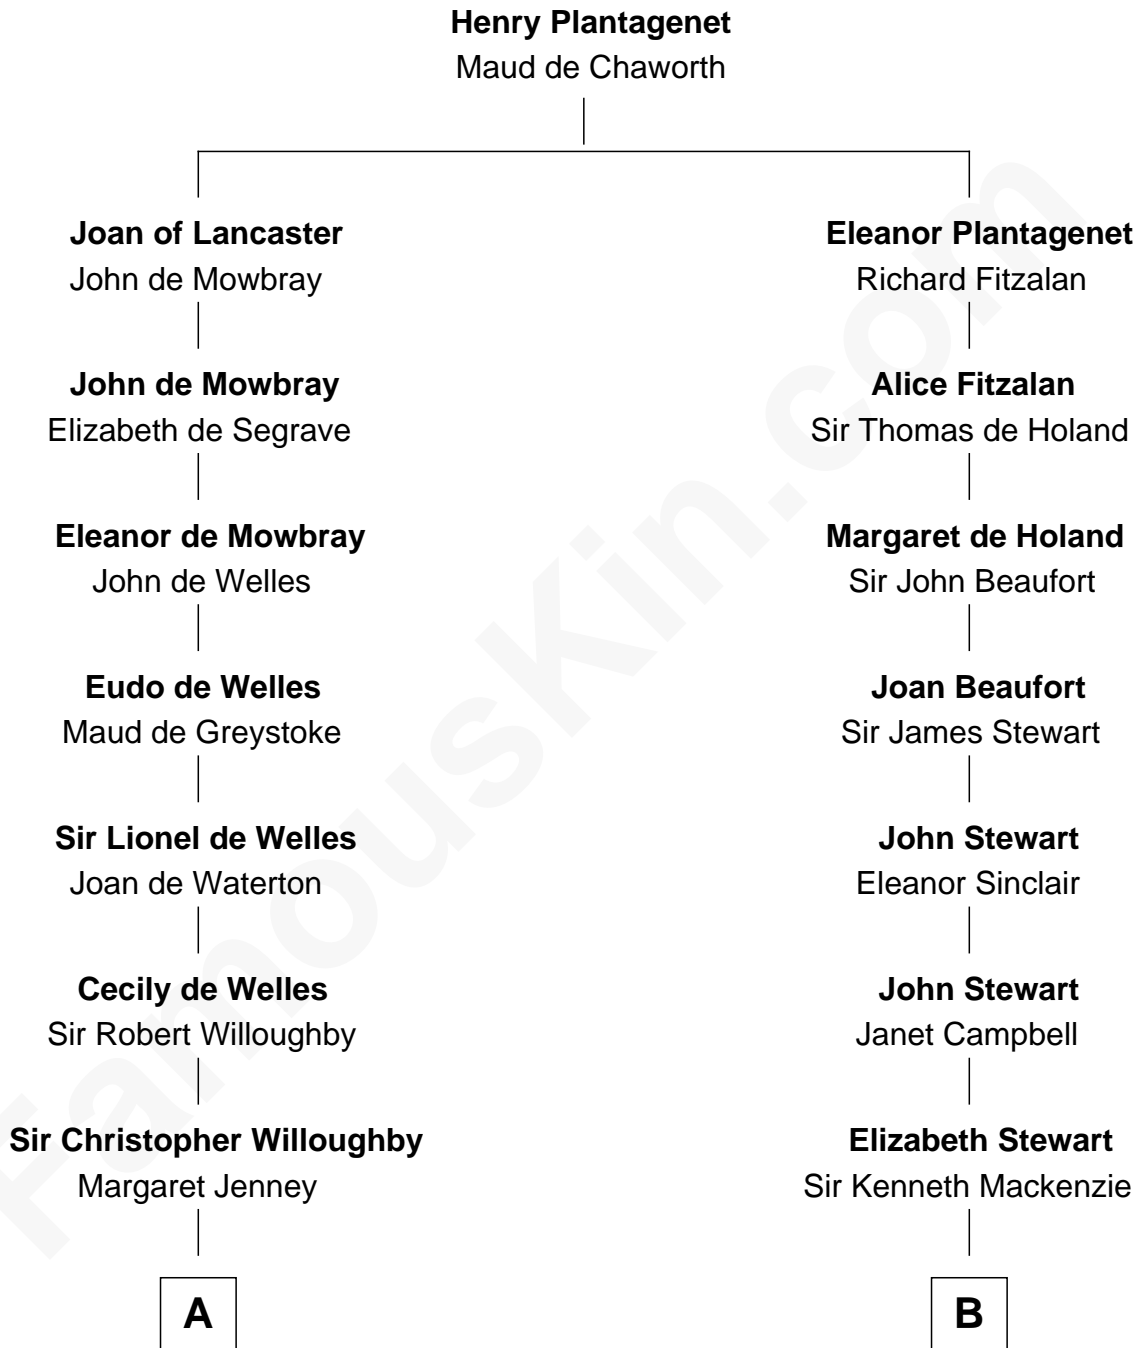

FamousKin.com
Relationship Chart of
William Howard Taft
27th U.S. President

18th cousin 1 time removed of

Eleanor Roosevelt
First Lady of President Franklin D. Roosevelt

C

Peter Rawson Taft
Sylvia Howard

Alphonso Taft
Louisa Maria Torrey

William Howard Taft
27th U.S. President

D

Elliott Roosevelt
Anna Rebecca Hall

Eleanor Roosevelt
First Lady of Franklin Roosevelt

FamousKin.com