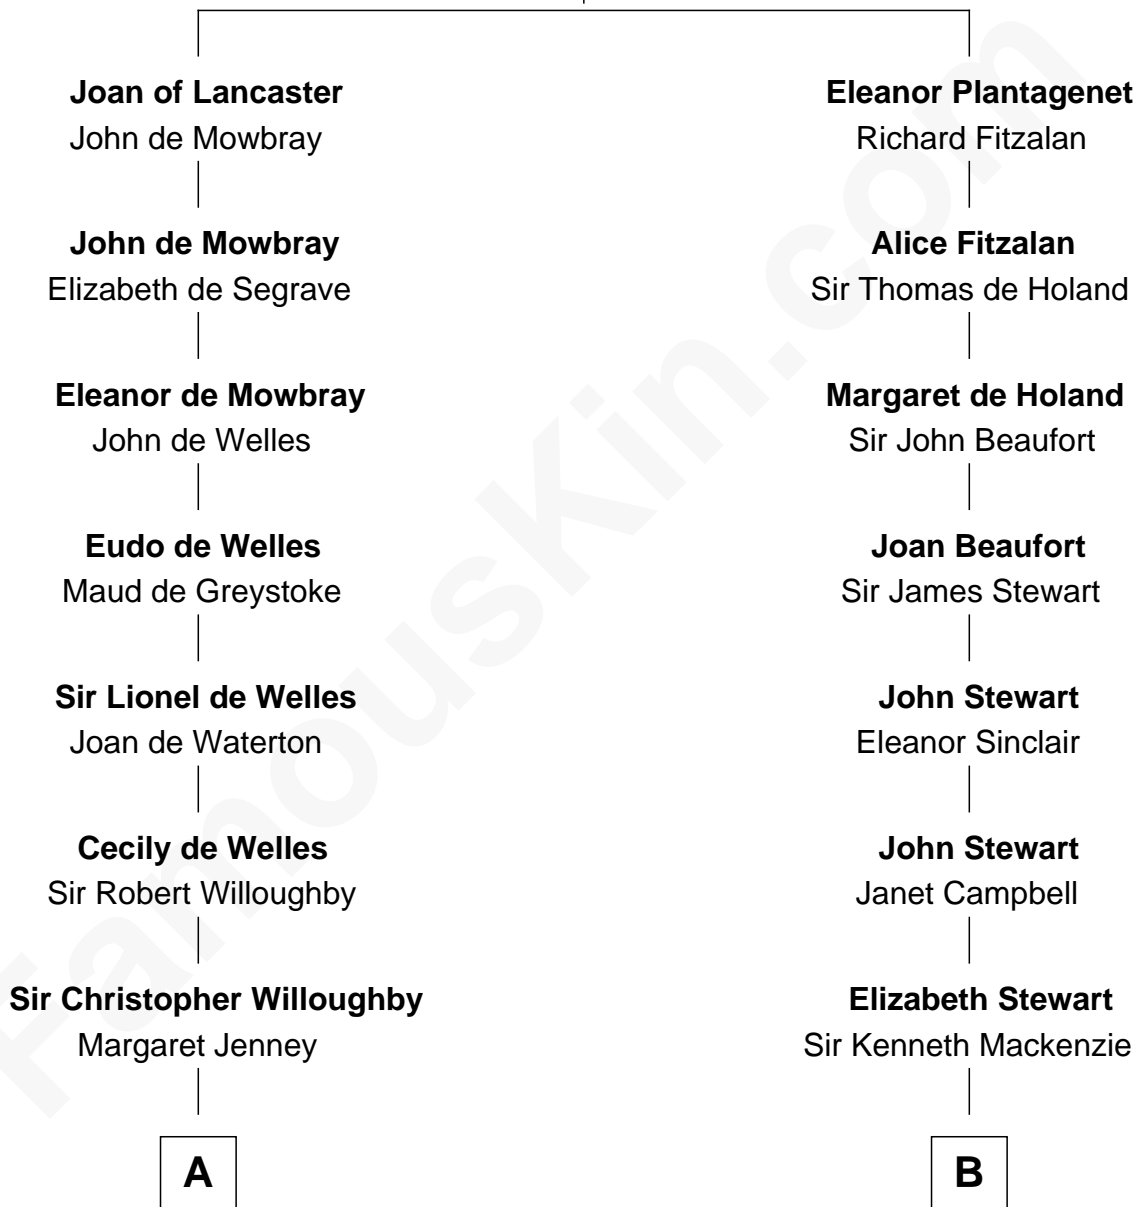

FamousKin.com
Relationship Chart of
William Howard Taft
27th U.S. President

17th cousin 2 times removed of
Theodore Roosevelt
26th U.S. President

Henry Plantagenet
Maud de Chaworth

C

—
Peter Rawson Taft

Sylvia Howard

—
Alphonso Taft

Louisa Maria Torrey

—
William Howard Taft

27th U.S. President

FamousKin.com