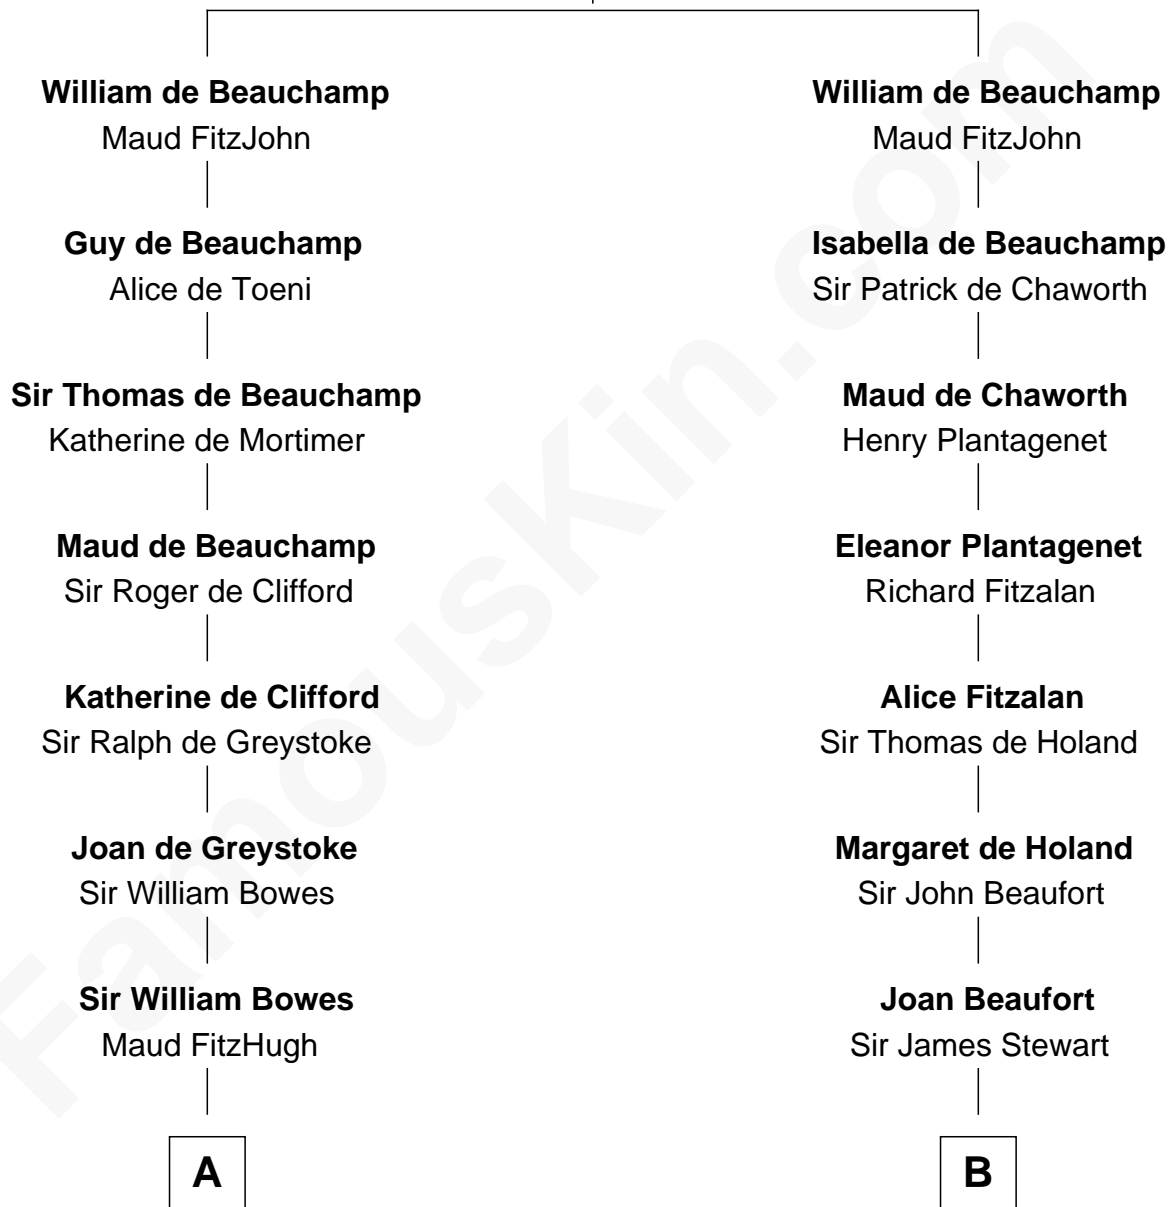

# FamousKin.com Relationship Chart of

**William Howard Taft**

*27th U.S. President*

20th cousin of

**Theodore Roosevelt**

*26th U.S. President*

**Sir William de Beauchamp**

Isabel Mauduit

**C**

**Rhoda Rawson**

Aaron Taft

**Peter Rawson Taft**

Sylvia Howard

**Alphonso Taft**

Louisa Maria Torrey

**William Howard Taft**

*27th U.S. President*

**D**

**Anne Irvine**

James Bulloch

**James Stephens Bulloch**

Martha Stewart

**Martha Bulloch**

Theodore Roosevelt

**Theodore Roosevelt**

*26th U.S. President*

FamousKin.com