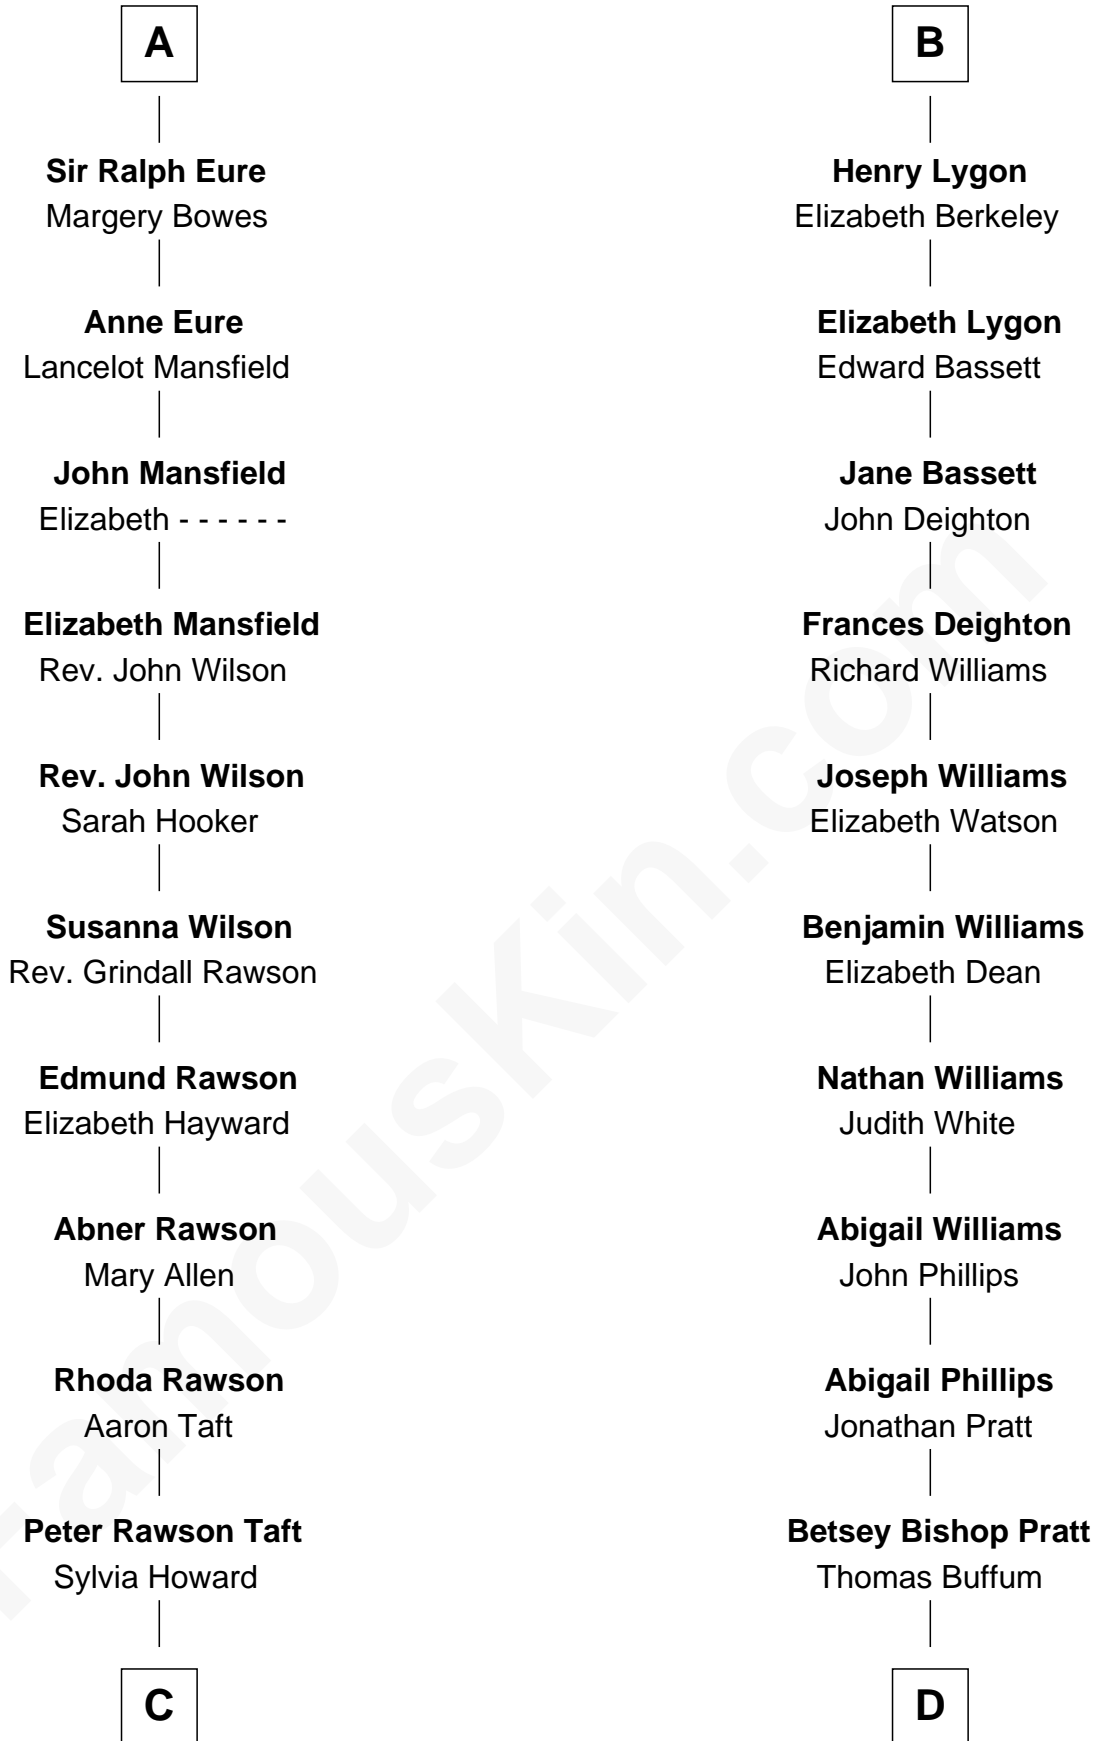

FamousKin.com
Relationship Chart of
William Howard Taft
27th U.S. President

18th cousin 3 times removed of

James Taylor
Singer-Songwriter

Ralph de Stafford
 Margaret de Audley

C

Alphonso Taft
Louisa Maria Torrey

William Howard Taft
27th U.S. President

D

Eliza Ann Buffum
Granville Hall Leonard

Emily Roxanna Leonard
Stanford Lyman Haynes

Theodosia Haynes
Alexander Taylor

Dr. Isaac Montrose Taylor
Gertrude Arline Woodard