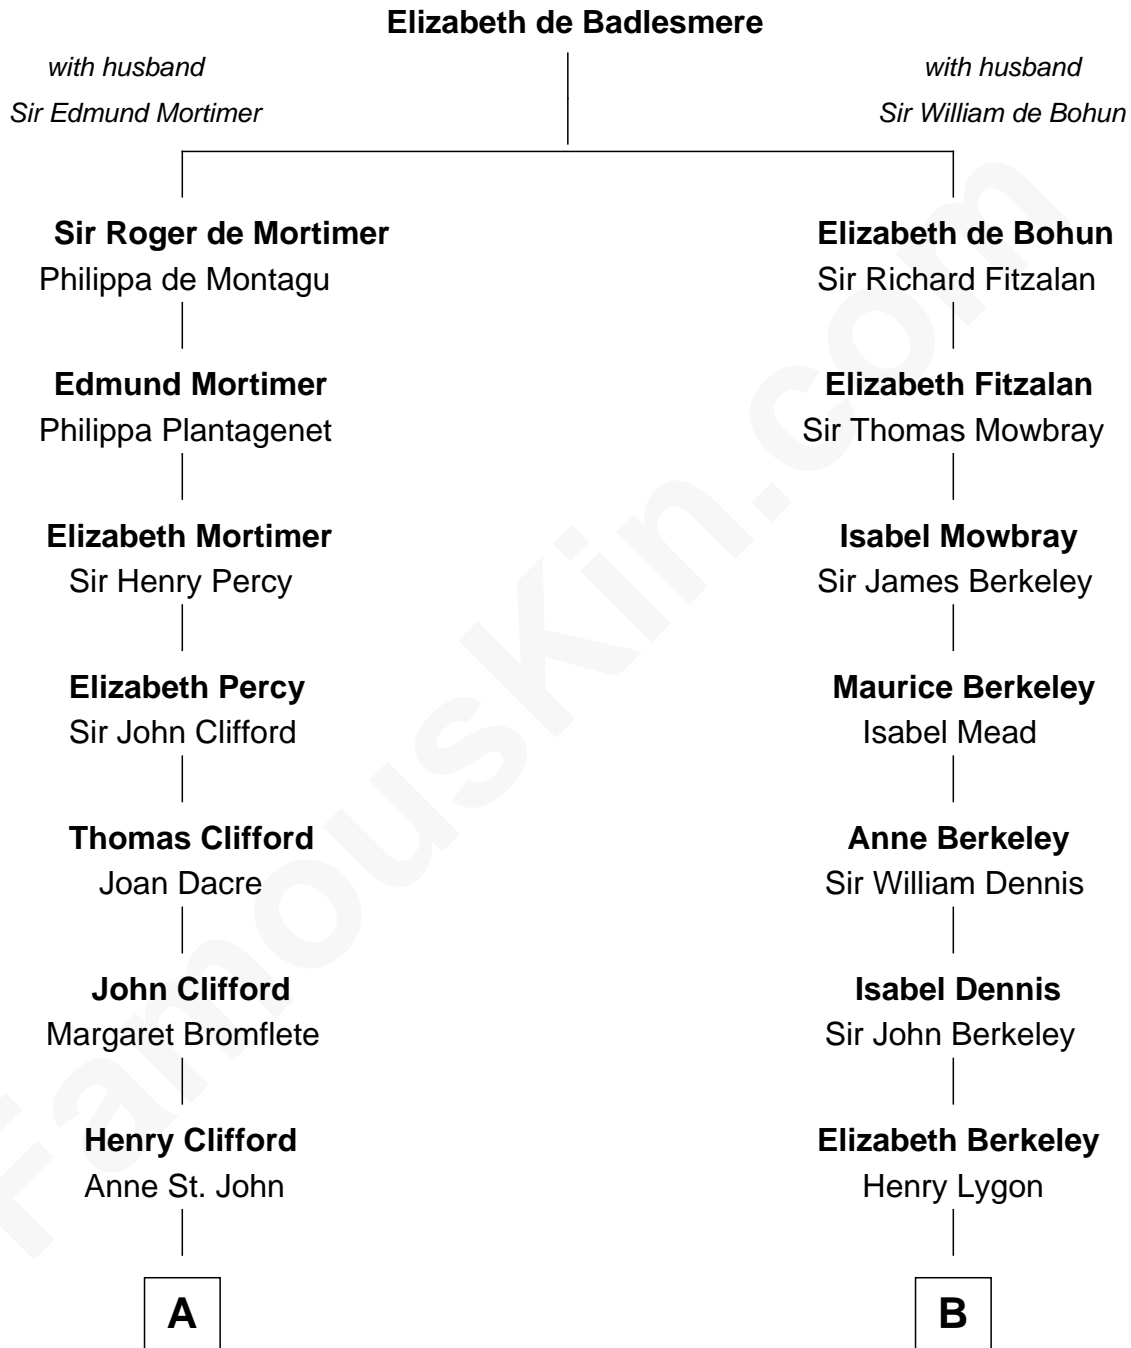

**FamousKin.com**  
**Relationship Chart of**  
**William Howard Taft**  
*27th U.S. President*

**19th cousin 1 time removed of**  
**James Taylor**  
*Singer-Songwriter*

**C**

**Peter Rawson Taft**

Sylvia Howard

**Alphonso Taft**

Louisa Maria Torrey

**William Howard Taft**

*27th U.S. President*

**D**

**Emily Roxanna Leonard**

Stanford Lyman Haynes

**Theodosia Haynes**

Alexander Taylor

**Dr. Isaac Montrose Taylor**

Gertrude Arline Woodard

**James Taylor**

*Singer-Songwriter*

FamousKin.com