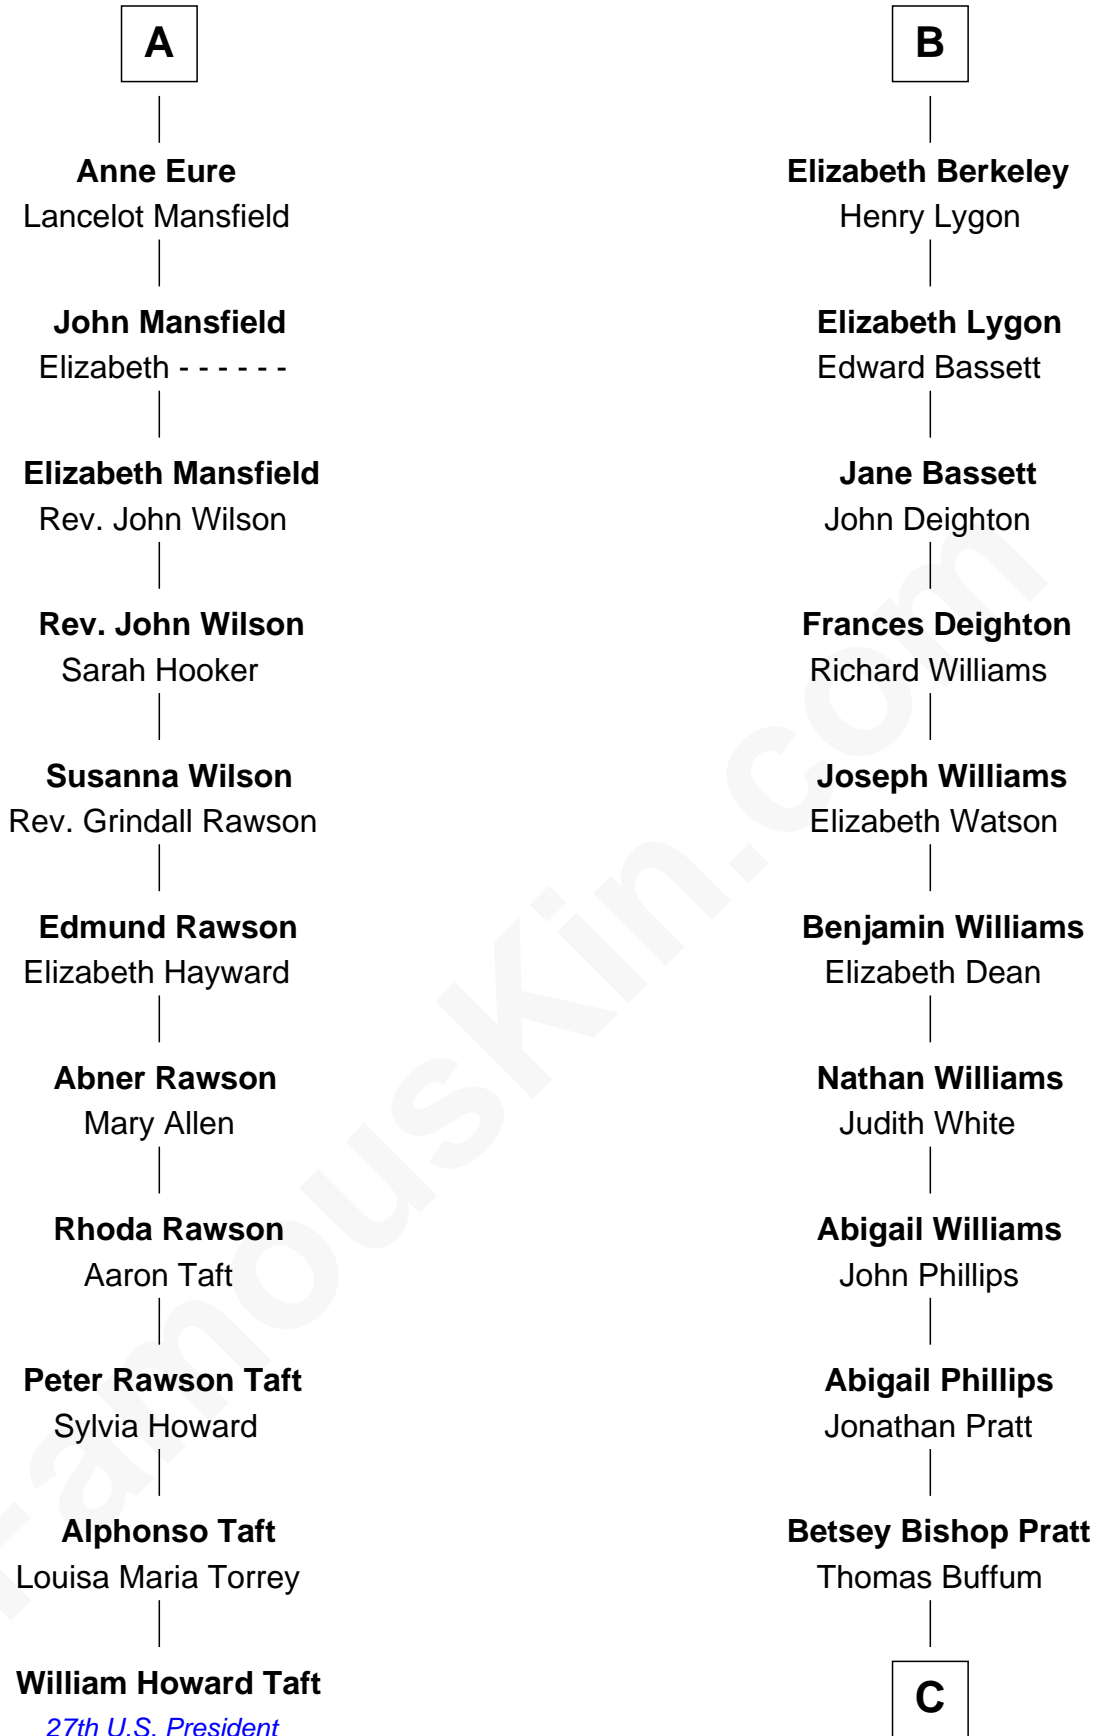

**FamousKin.com**  
**Relationship Chart of**  
**William Howard Taft**  
*27th U.S. President*

17th cousin 4 times removed of

**James Taylor**  
*Singer-Songwriter*

**Edmund Fitzalan**  
 Alice de Warenne

**C**

**Eliza Ann Buffum**  
Granville Hall Leonard

**Emily Roxanna Leonard**  
Stanford Lyman Haynes

**Theodosia Haynes**  
Alexander Taylor

**Dr. Isaac Montrose Taylor**  
Gertrude Arline Woodard

**James Taylor**  
*Singer-Songwriter*