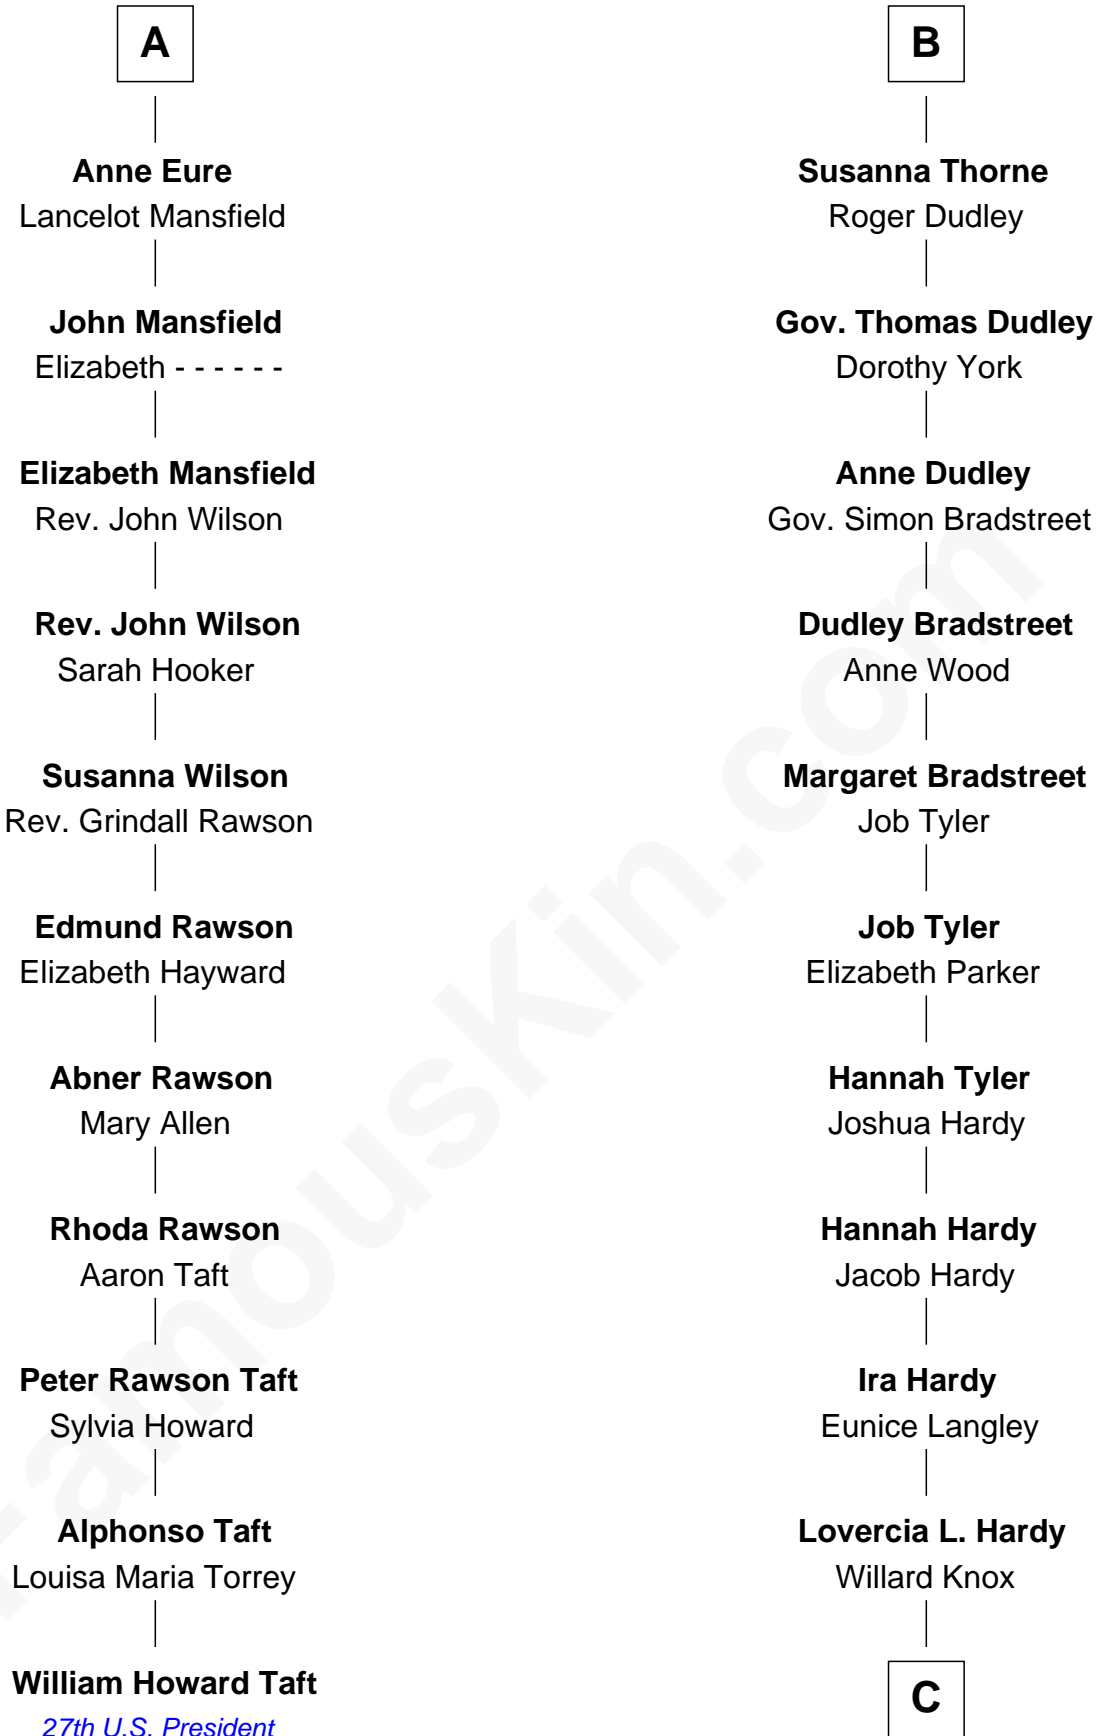

FamousKin.com
Relationship Chart of
William Howard Taft
27th U.S. President

17th cousin 3 times removed of

James Taylor
Singer-Songwriter

C

Fred Charles Knox
Ruth Elizabeth Collins

Ella Angelique Knox
Henry Herman Woodard

Gertrude Arline Woodard
Dr. Isaac Montrose Taylor

James Taylor
Singer-Songwriter

FamousKin.com