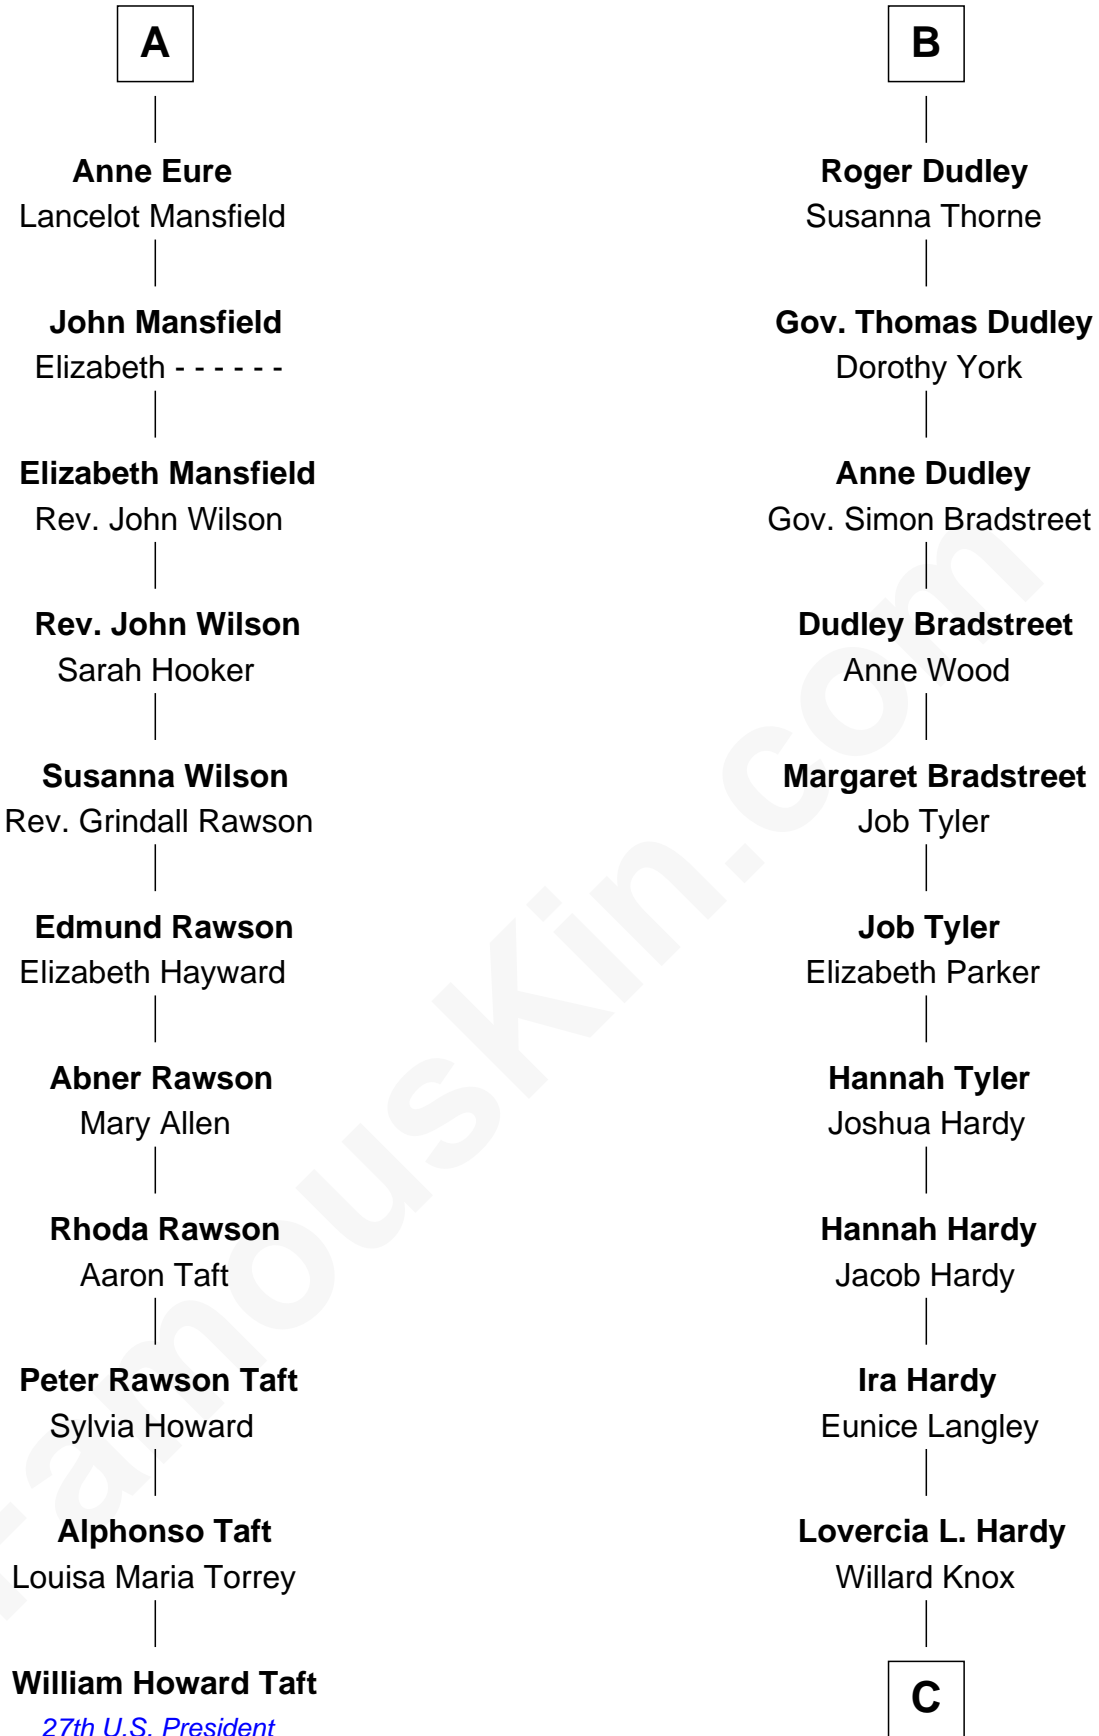

FamousKin.com
Relationship Chart of
William Howard Taft
27th U.S. President

17th cousin 3 times removed of

James Taylor
Singer-Songwriter

Sir Philip le Despencer
 Elizabeth - - - - -

Sir Philip le Despencer
 Elizabeth de Tibetot

Margery Despencer
 Sir Roger Wentworth

Agnes Wentworth
 Sir Robert Constable

Margaret Constable
 Sir William Eure

Sir Ralph Eure
 Muriel Hastings

Sir William Eure
 Elizabeth Willoughby

Sir Ralph Eure
 Margery Bowes

A

Alice le Despenser
 Sir John Sutton

Sir John Sutton
 Constance Blount

Sir John Sutton
 Elizabeth Berkeley

Sir Edmund Sutton
 Joyce Tiptoft

Sir Edward Sutton
 Cecily Willoughby

Sir John Sutton
 Cecily Grey

Sir Henry Dudley
 - - - - - Ashton

Probable

B

C

Fred Charles Knox
Ruth Elizabeth Collins

Ella Angelique Knox
Henry Herman Woodard

Gertrude Arline Woodard
Dr. Isaac Montrose Taylor

James Taylor
Singer-Songwriter