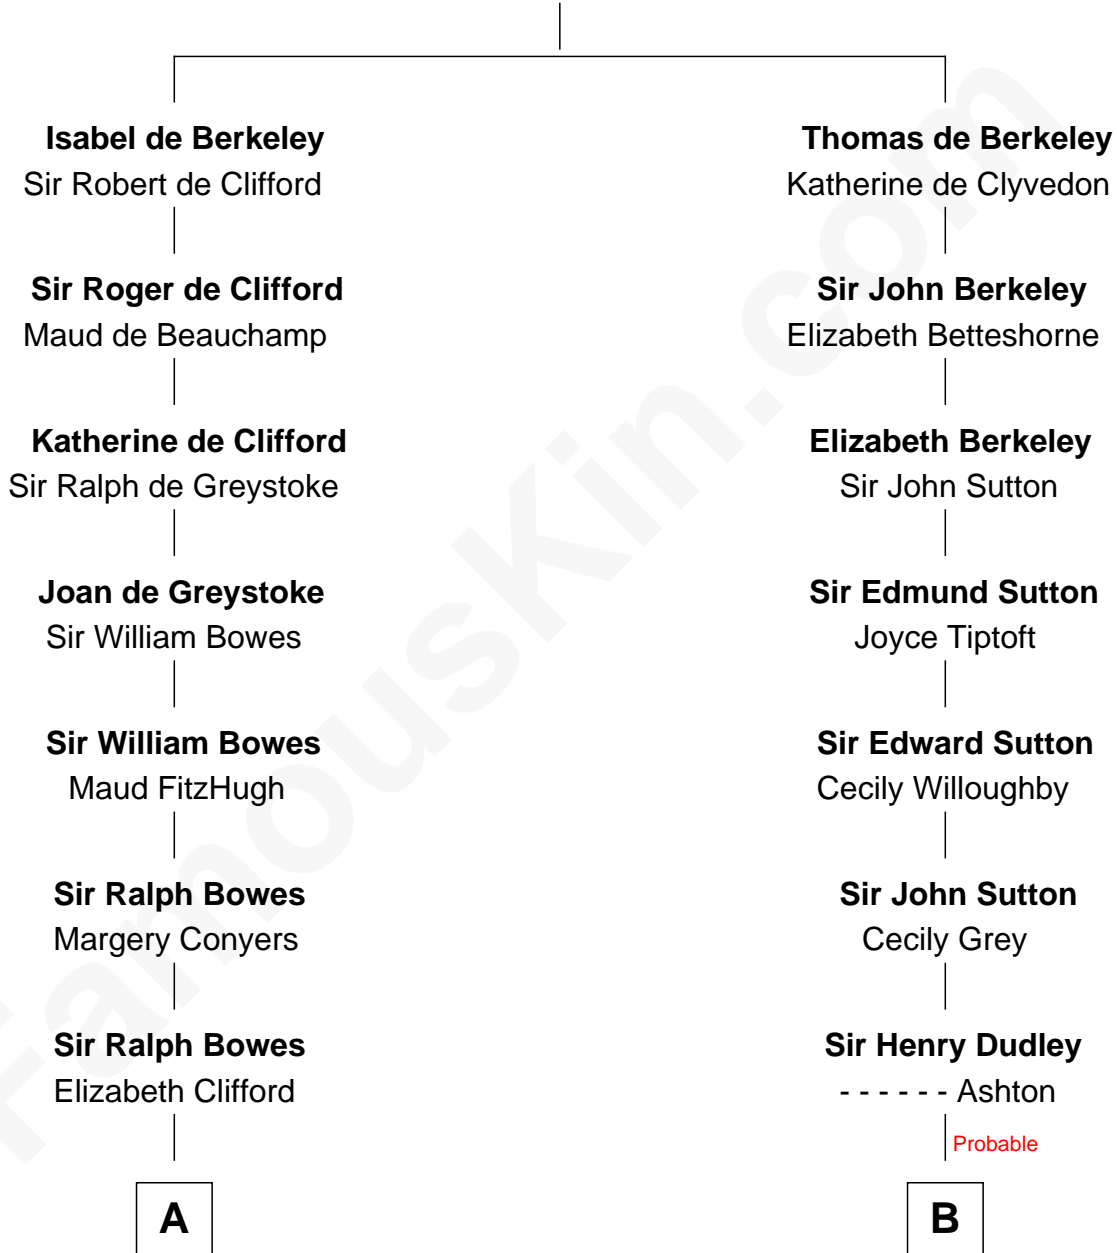

FamousKin.com
Relationship Chart of
William Howard Taft
27th U.S. President

18th cousin 2 times removed of

James Taylor
Singer-Songwriter

Sir Maurice de Berkeley
 Eve la Zouche

C

Alphonso Taft
Louisa Maria Torrey

William Howard Taft
27th U.S. President

D

Fred Charles Knox
Ruth Elizabeth Collins

Ella Angelique Knox
Henry Herman Woodard

Gertrude Arline Woodard
Dr. Isaac Montrose Taylor

James Taylor
Singer-Songwriter

FamousKin.com