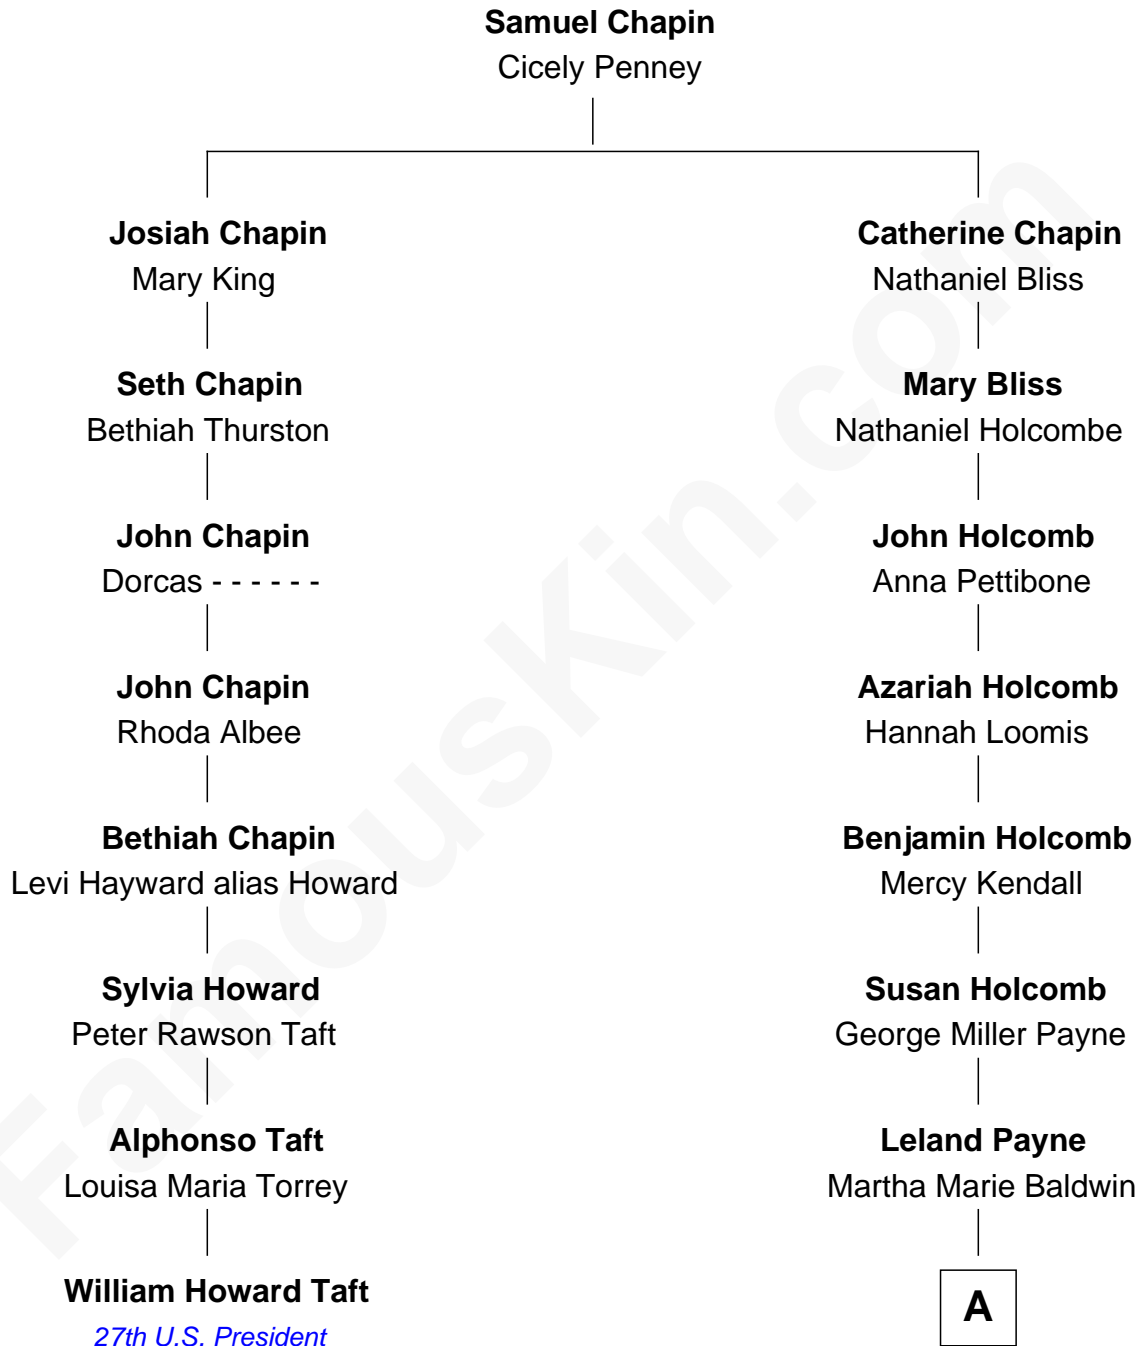

FamousKin.com
Relationship Chart of
William Howard Taft
27th U.S. President

7th cousin 3 times removed of
Dan Quayle
44th U.S. Vice-President

A

Eva Baldwin Payne
Dr. Lyman Edward Ott

Martha M. Ott
Eugene Collins Pulliam

Martha Corinne Pulliam
James Cline Quayle

Dan Quayle
44th U.S. Vice-President

FamousKin.com