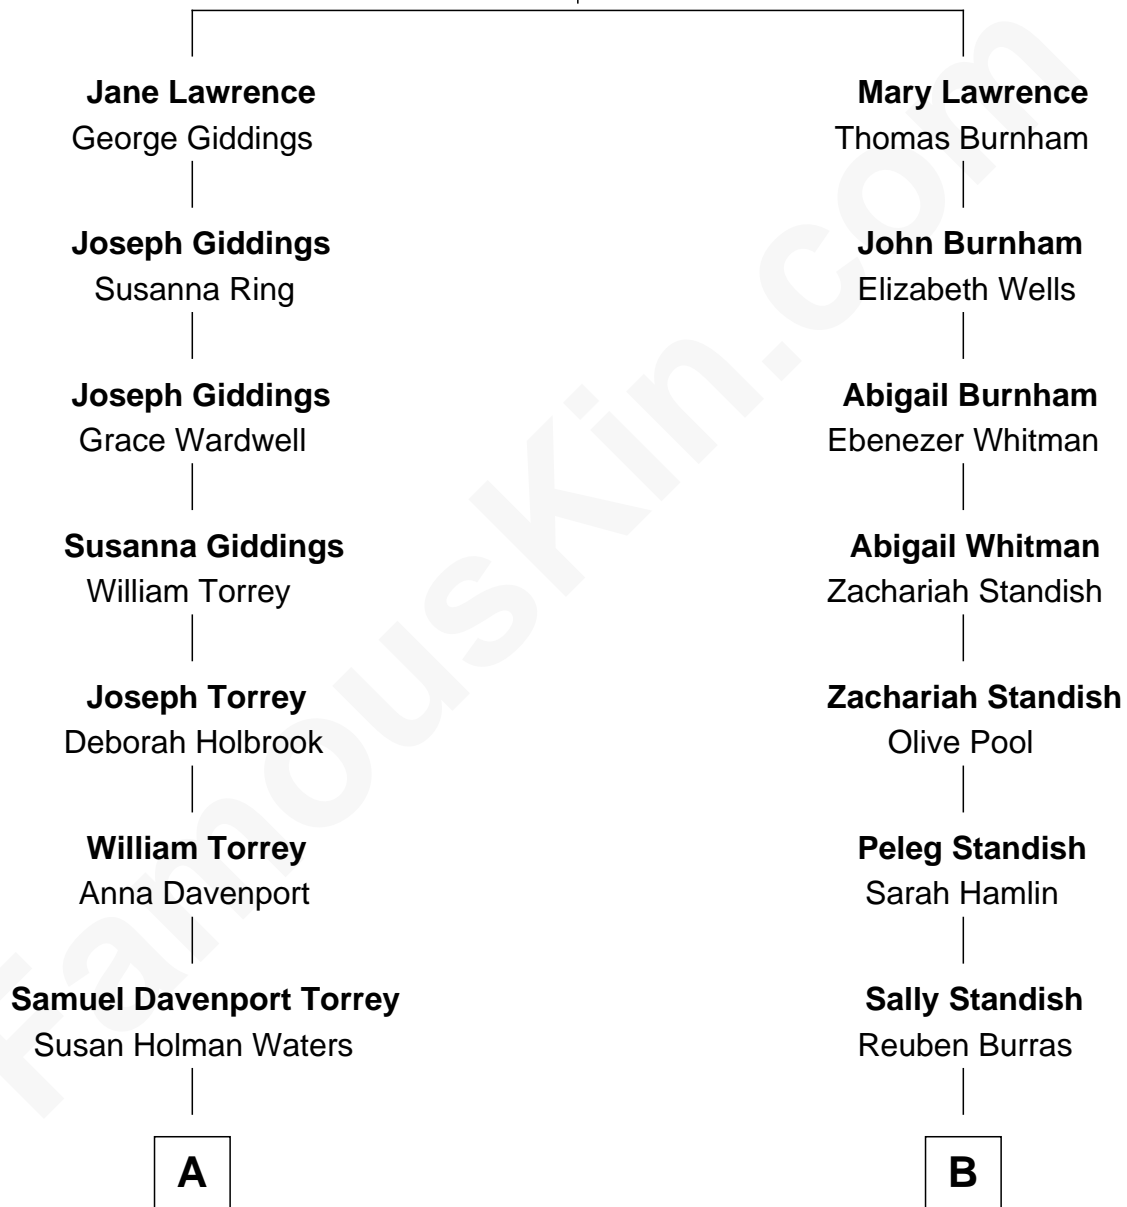

FamousKin.com
Relationship Chart of
William Howard Taft
27th U.S. President

8th cousin 3 times removed of
Dan Quayle
44th U.S. Vice-President

Thomas Lawrence
 Joanna Antrobus

A

Louisa Maria Torrey

Alphonso Taft

William Howard Taft

27th U.S. President

B

Oscar Burras

Annette Hakes

Delia Burras

William Orran Cline

Marie Pauline Cline

Robert Harwood Quayle

James Cline Quayle

Martha Corinne Pulliam

Dan Quayle

44th U.S. Vice-President