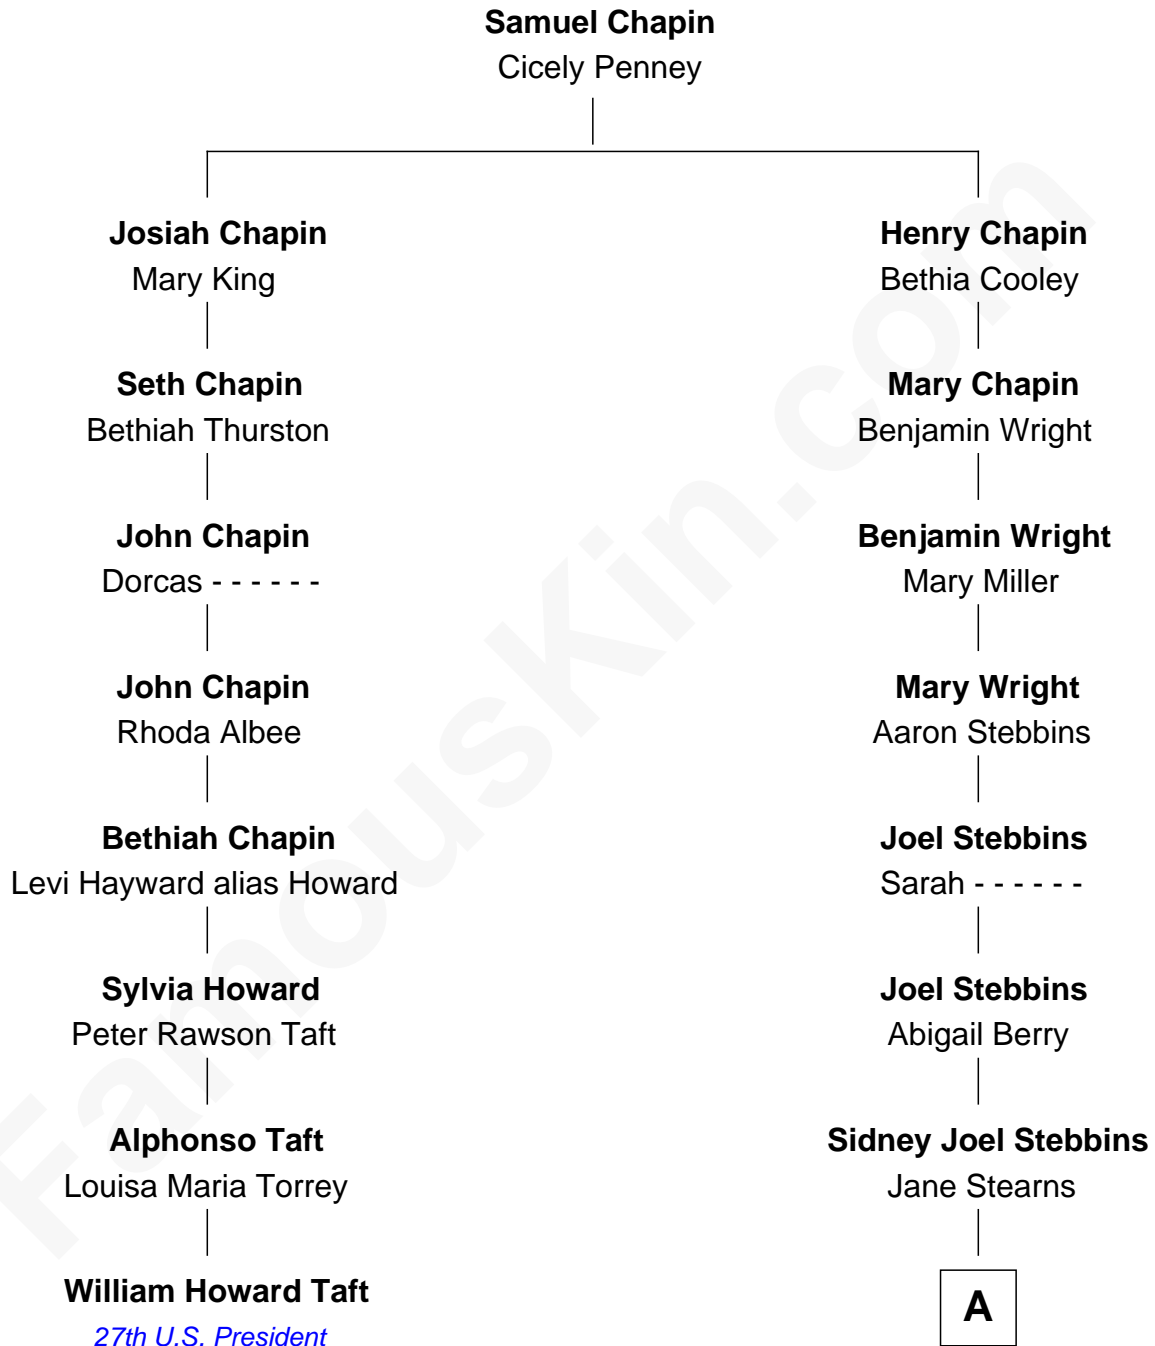

**FamousKin.com**  
**Relationship Chart of**  
**William Howard Taft**  
*27th U.S. President*

**7th cousin 2 times removed of**  
**Spencer Tracy**  
*Movie Actor*

**A**

**Abigail G. Stebbins**  
Edward Sands Brown

**Caroline B. Brown**  
John Edward Tracy

**Spencer Tracy**  
*Movie Actor*

FamousKin.com