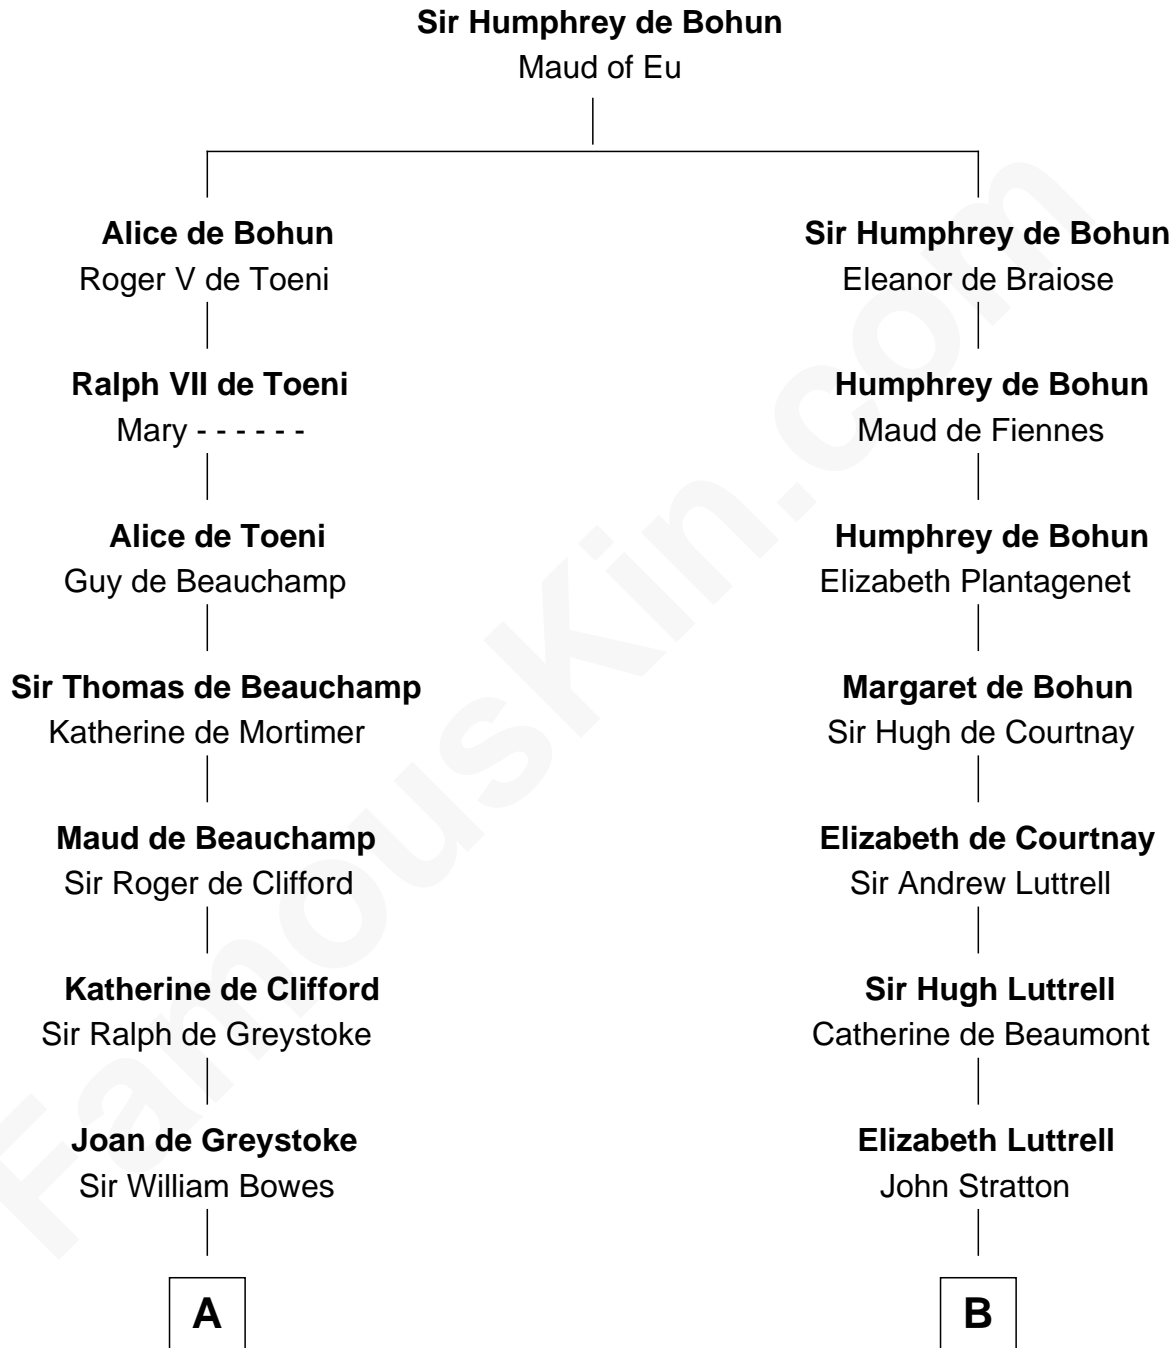

FamousKin.com
Relationship Chart of
William Howard Taft
27th U.S. President

16th cousin 5 times removed of

Carter Braxton
Signer of the Declaration of Independence

C

Abner Rawson

Mary Allen

Rhoda Rawson

Aaron Taft

Peter Rawson Taft

Sylvia Howard

Alphonso Taft

Louisa Maria Torrey

William Howard Taft

27th U.S. President

FamousKin.com