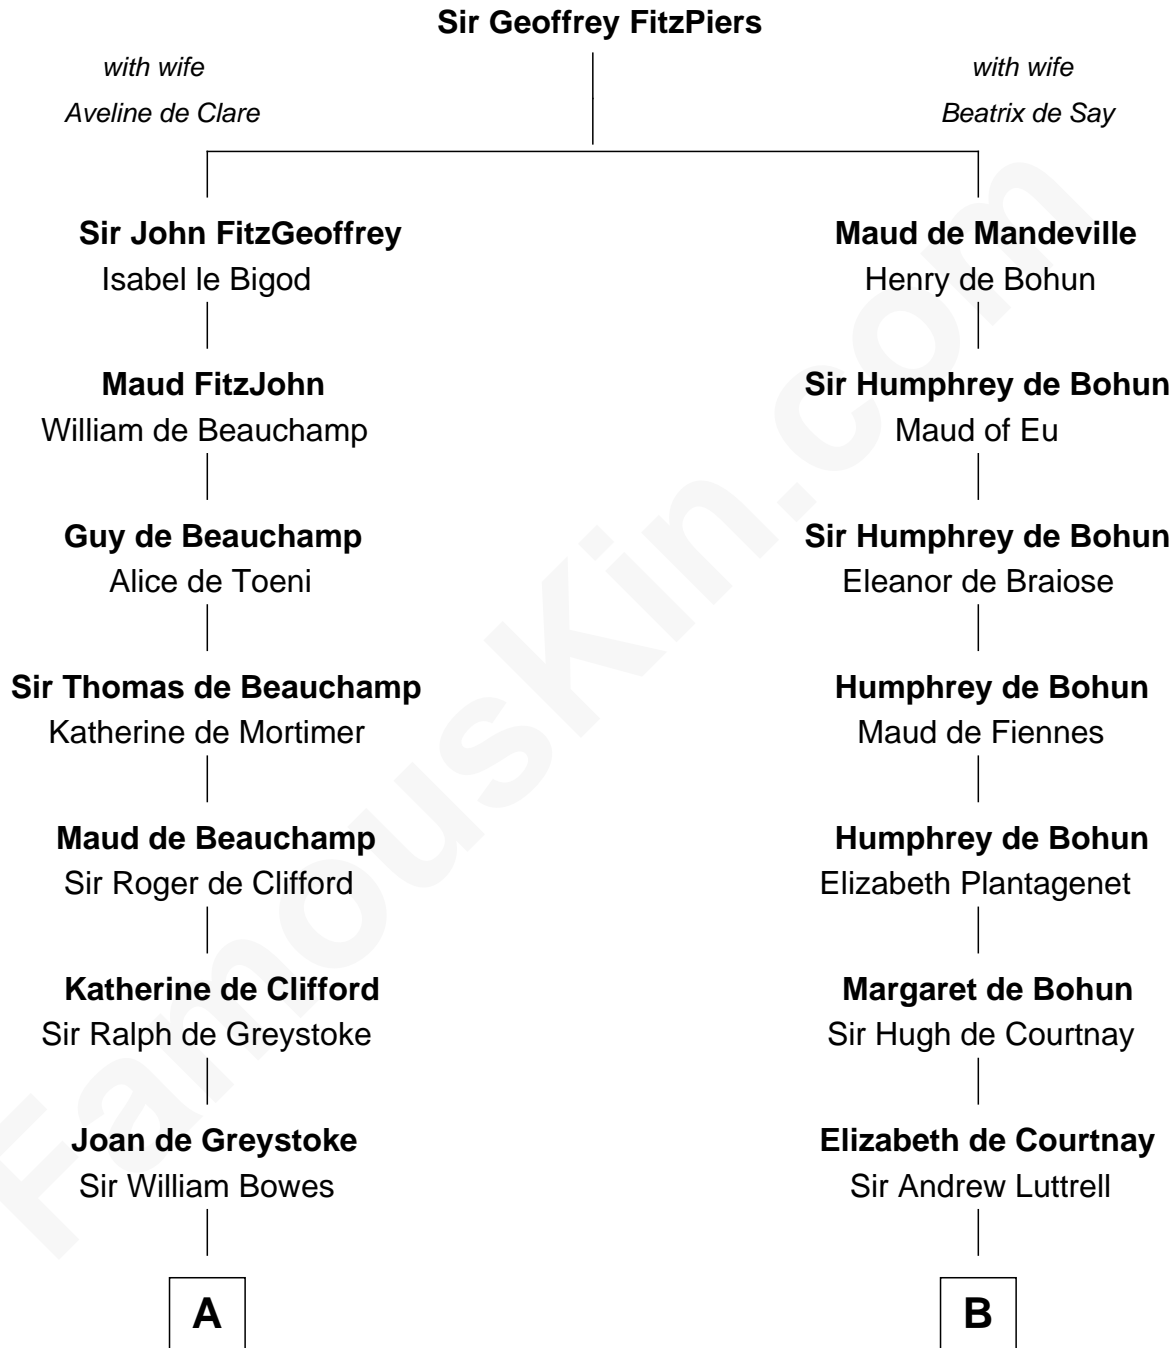

FamousKin.com
Relationship Chart of
William Howard Taft
27th U.S. President

18th cousin 3 times removed of

Carter Braxton
Signer of the Declaration of Independence

C

Abner Rawson

Mary Allen

Rhoda Rawson

Aaron Taft

Peter Rawson Taft

Sylvia Howard

Alphonso Taft

Louisa Maria Torrey

William Howard Taft

27th U.S. President

D

Mary Carter

George Braxton

Carter Braxton

Signer of Declaration of Independence

FamousKin.com