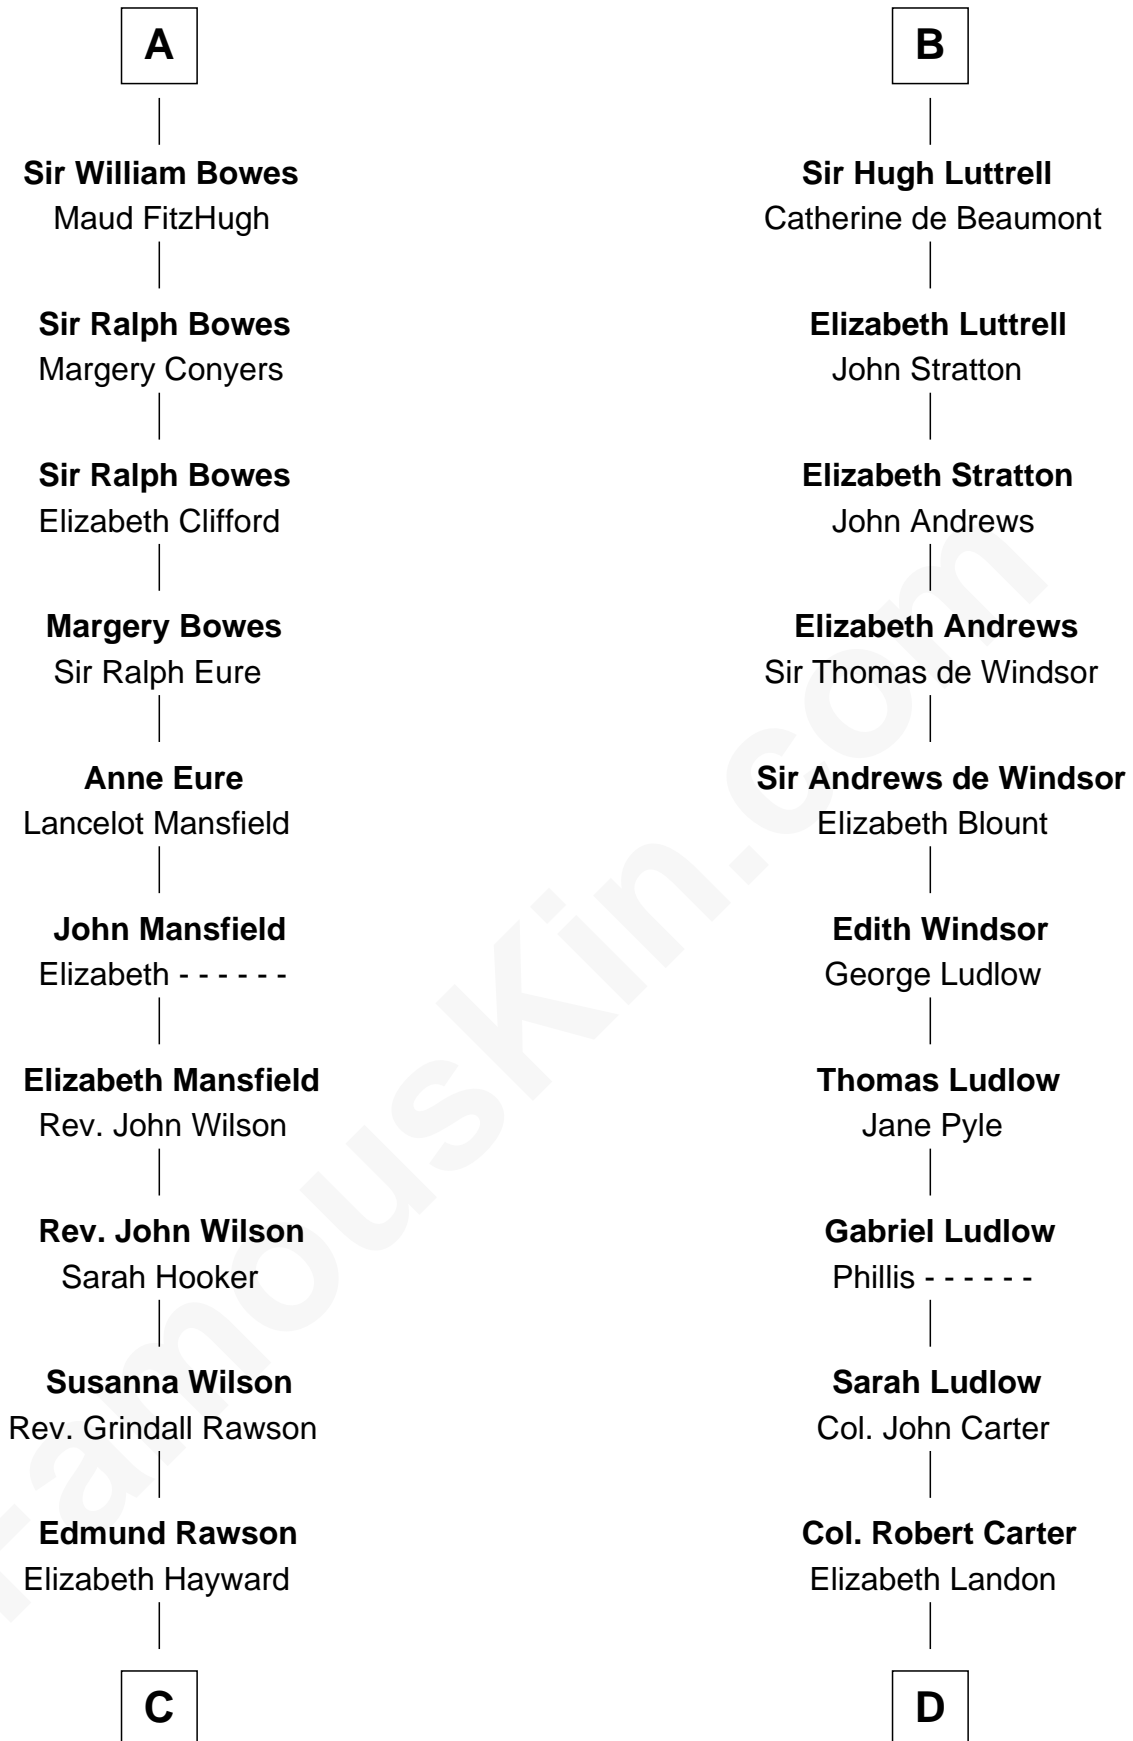

FamousKin.com
Relationship Chart of
William Howard Taft
27th U.S. President

18th cousin 3 times removed of

Carter Braxton
Signer of the Declaration of Independence

C

Abner Rawson

Mary Allen

Rhoda Rawson

Aaron Taft

Peter Rawson Taft

Sylvia Howard

Alphonso Taft

Louisa Maria Torrey

William Howard Taft

27th U.S. President

D

Mary Carter

George Braxton

Carter Braxton

Signer of Declaration of Independence

FamousKin.com