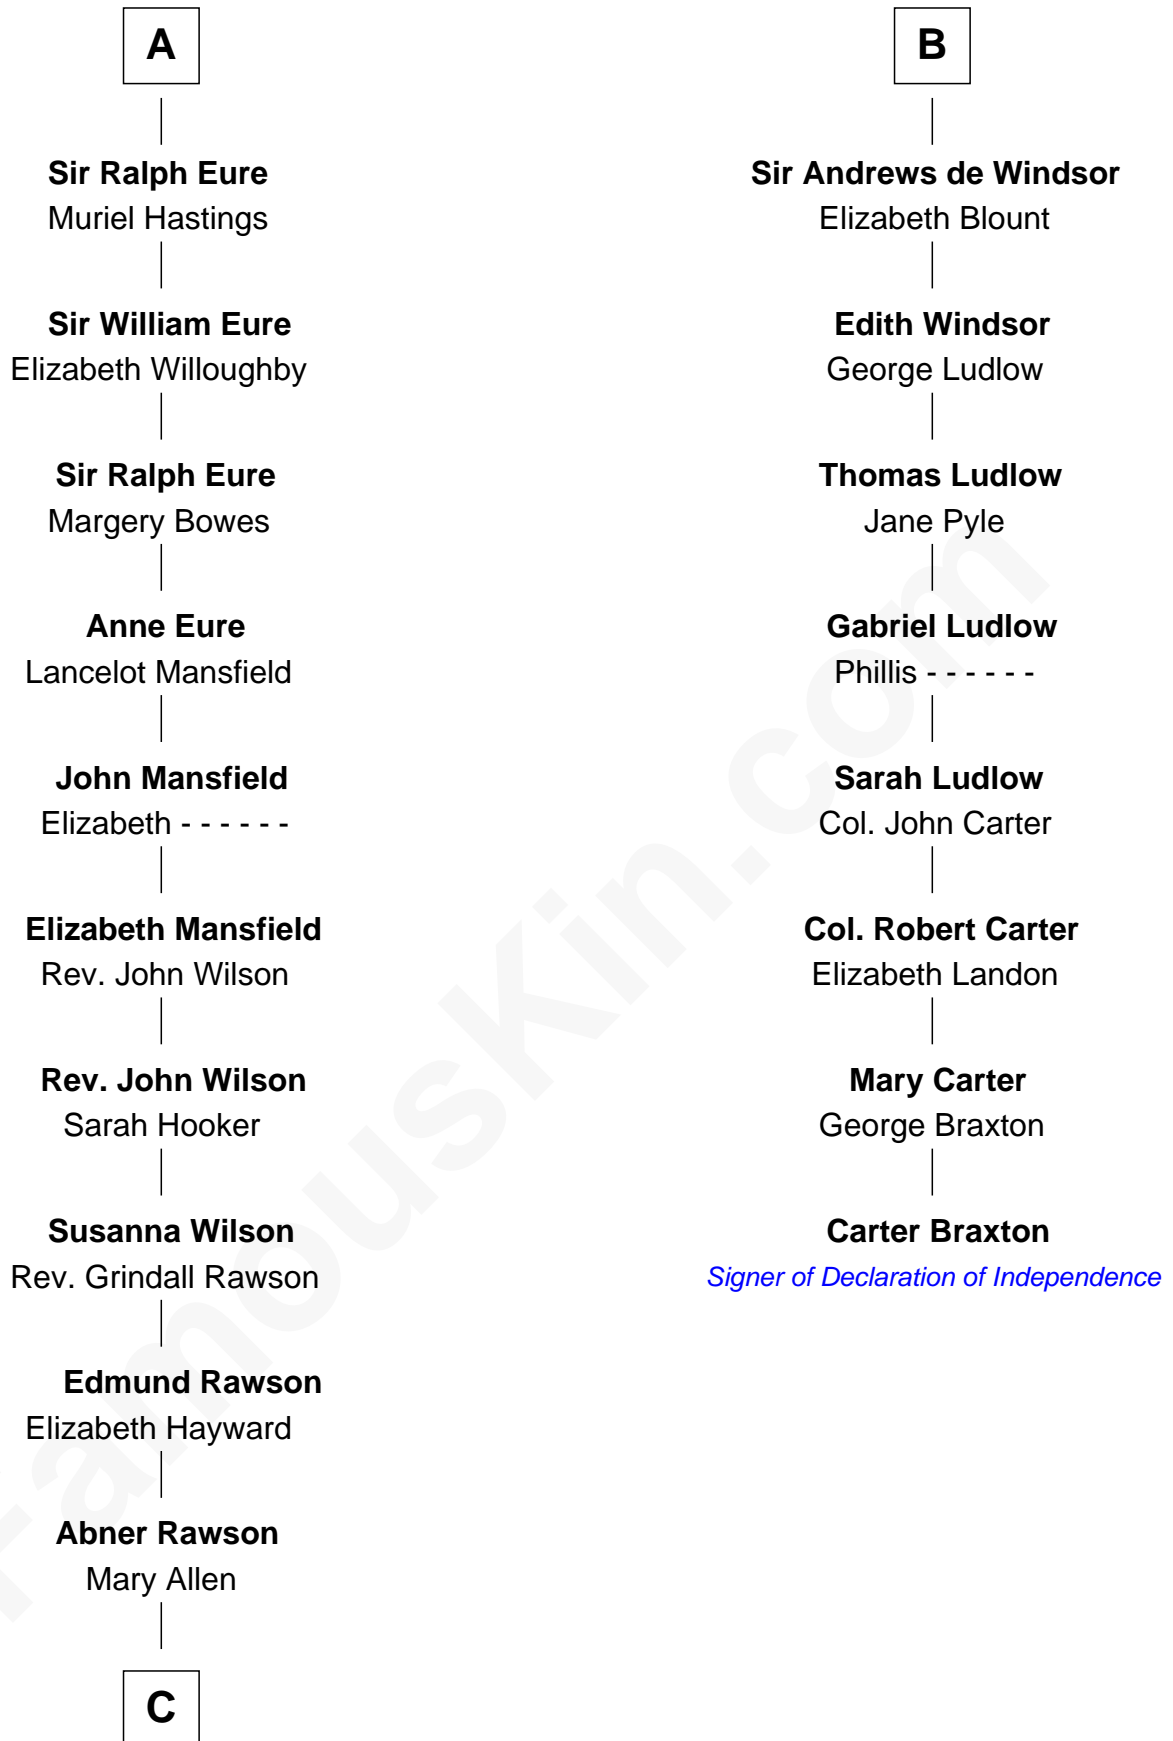

**FamousKin.com**  
**Relationship Chart of**  
**William Howard Taft**  
*27th U.S. President*

**14th cousin 6 times removed of**

**Carter Braxton**  
*Signer of the Declaration of Independence*

**C**

—  
**Rhoda Rawson**

Aaron Taft

—  
**Peter Rawson Taft**

Sylvia Howard

—  
**Alphonso Taft**

Louisa Maria Torrey

—  
**William Howard Taft**

*27th U.S. President*

FamousKin.com