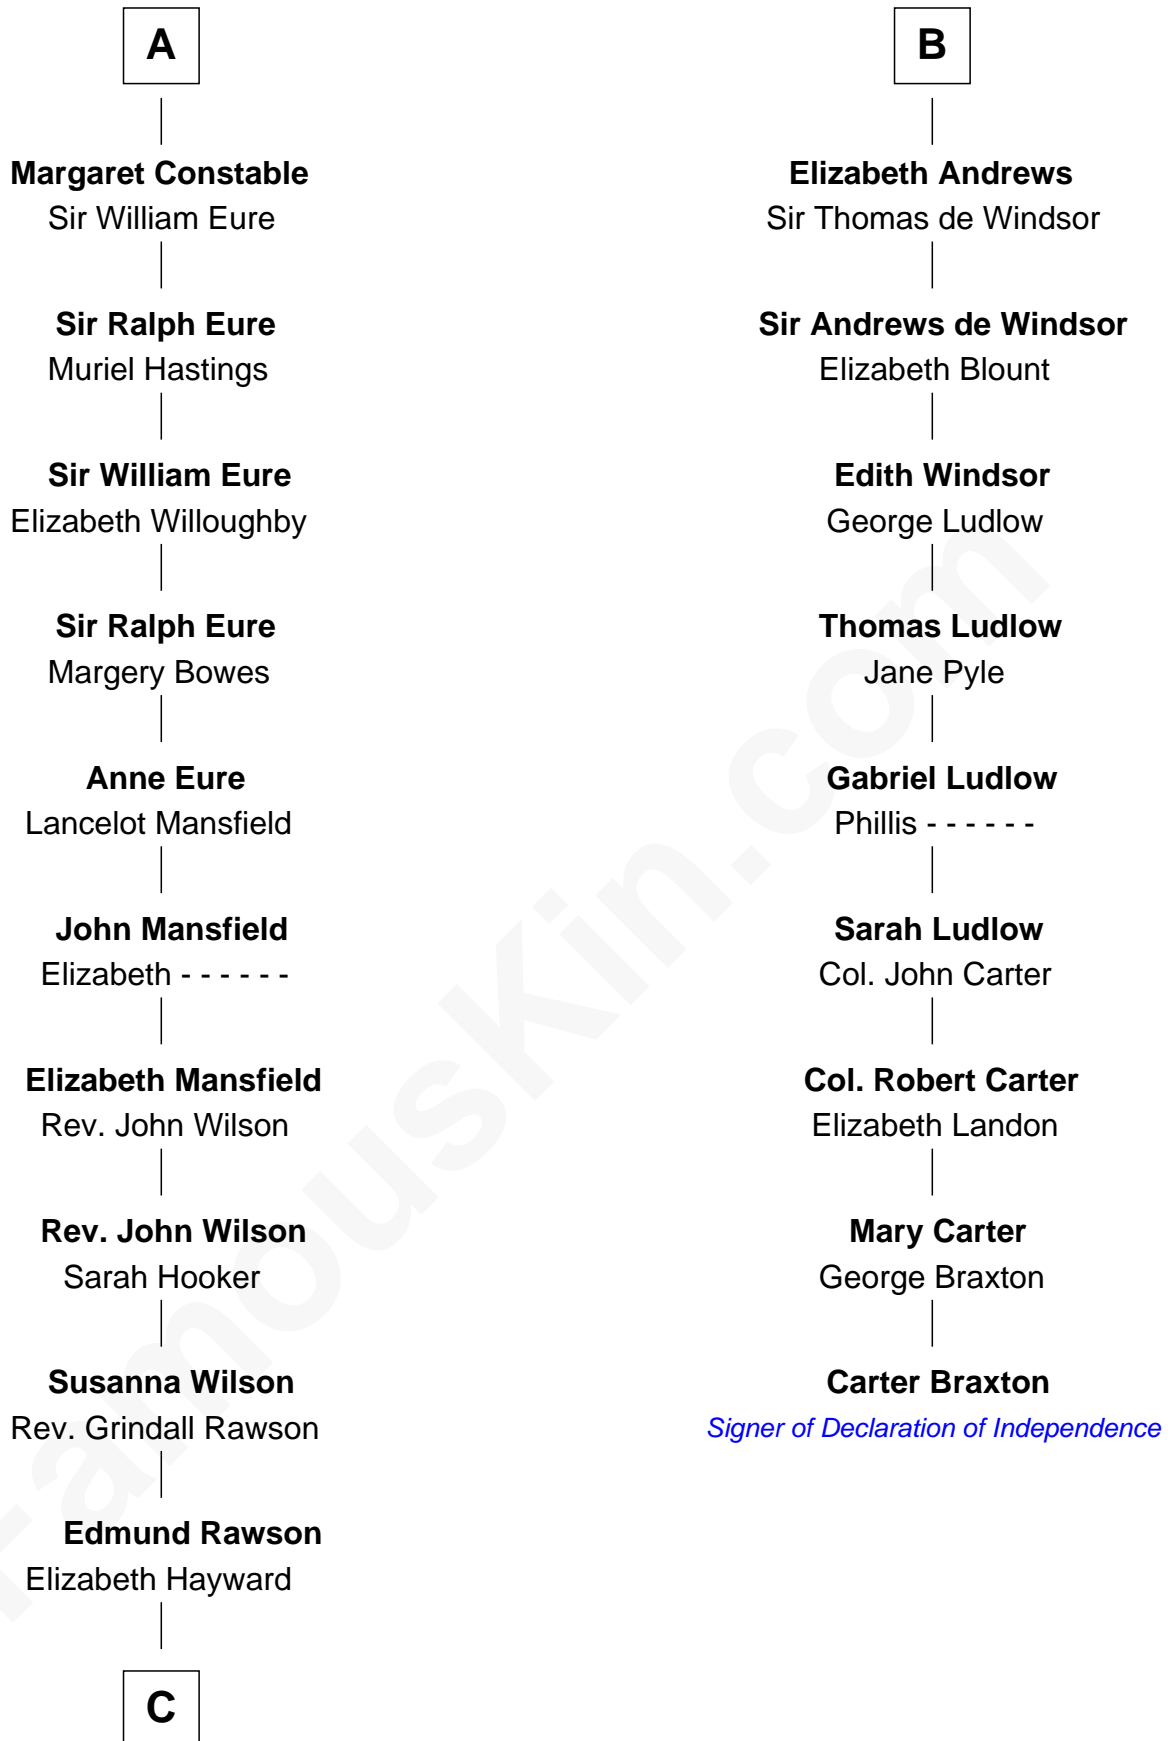

**FamousKin.com**  
**Relationship Chart of**  
**William Howard Taft**  
*27th U.S. President*

15th cousin 6 times removed of

**Carter Braxton**  
*Signer of the Declaration of Independence*

**C**

Abner Rawson

Mary Allen

Rhoda Rawson

Aaron Taft

Peter Rawson Taft

Sylvia Howard

Alphonso Taft

Louisa Maria Torrey

William Howard Taft

*27th U.S. President*

FamousKin.com