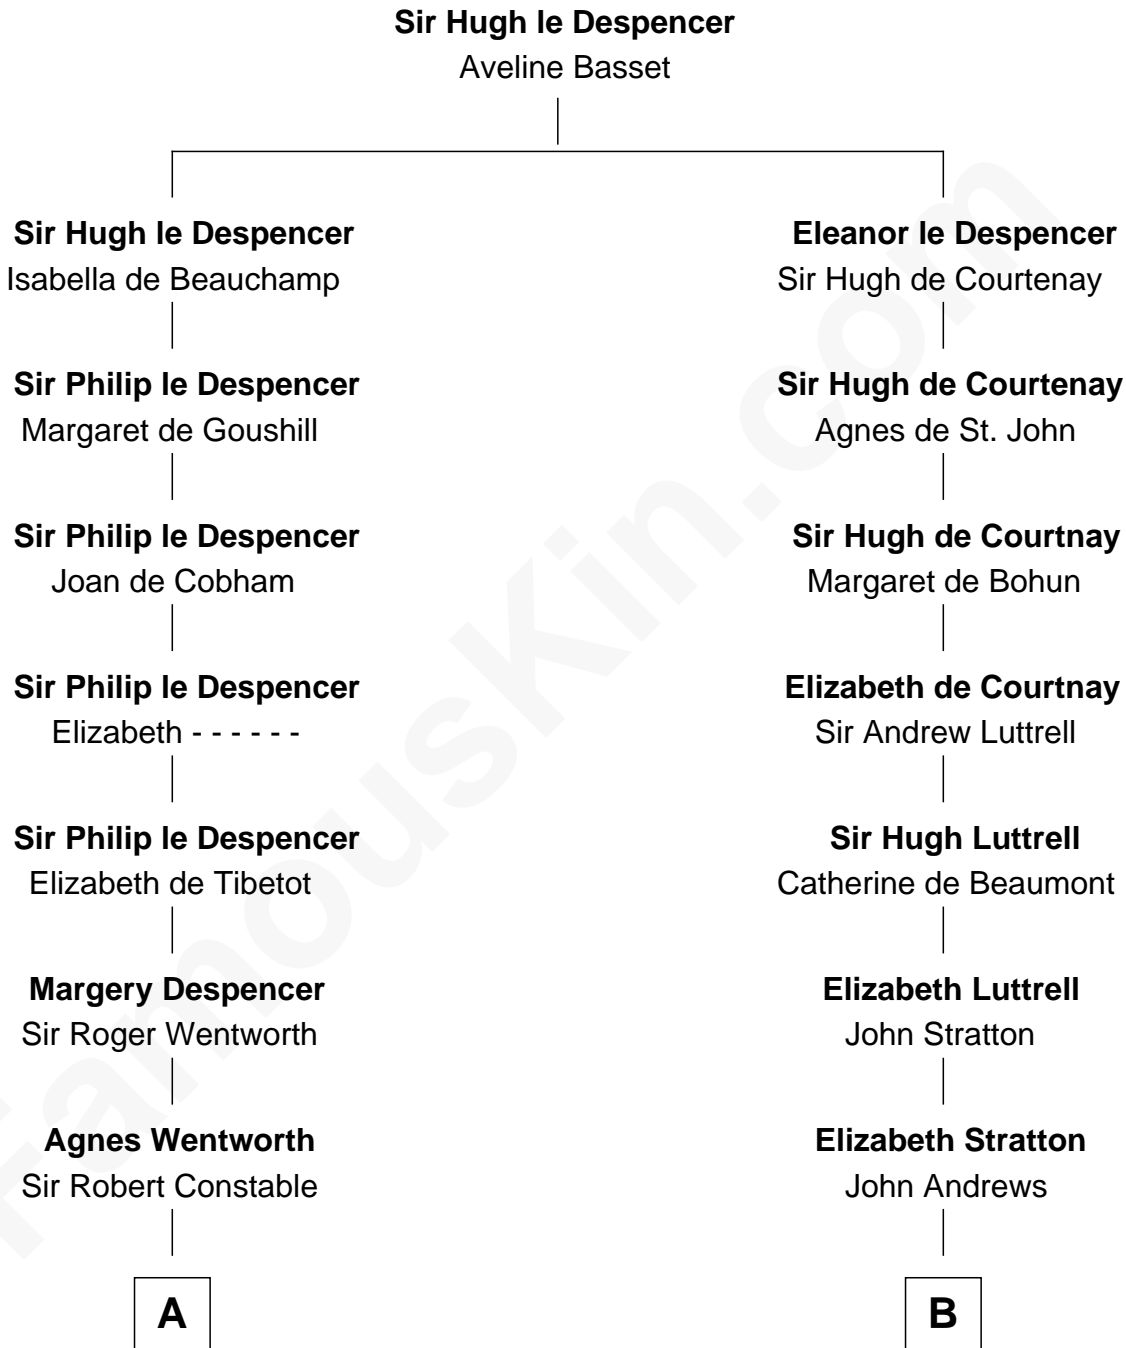

**FamousKin.com**  
**Relationship Chart of**  
**William Howard Taft**  
*27th U.S. President*

15th cousin 6 times removed of

**Carter Braxton**  
*Signer of the Declaration of Independence*

**C**

Abner Rawson

Mary Allen

Rhoda Rawson

Aaron Taft

Peter Rawson Taft

Sylvia Howard

Alphonso Taft

Louisa Maria Torrey

William Howard Taft

*27th U.S. President*

FamousKin.com