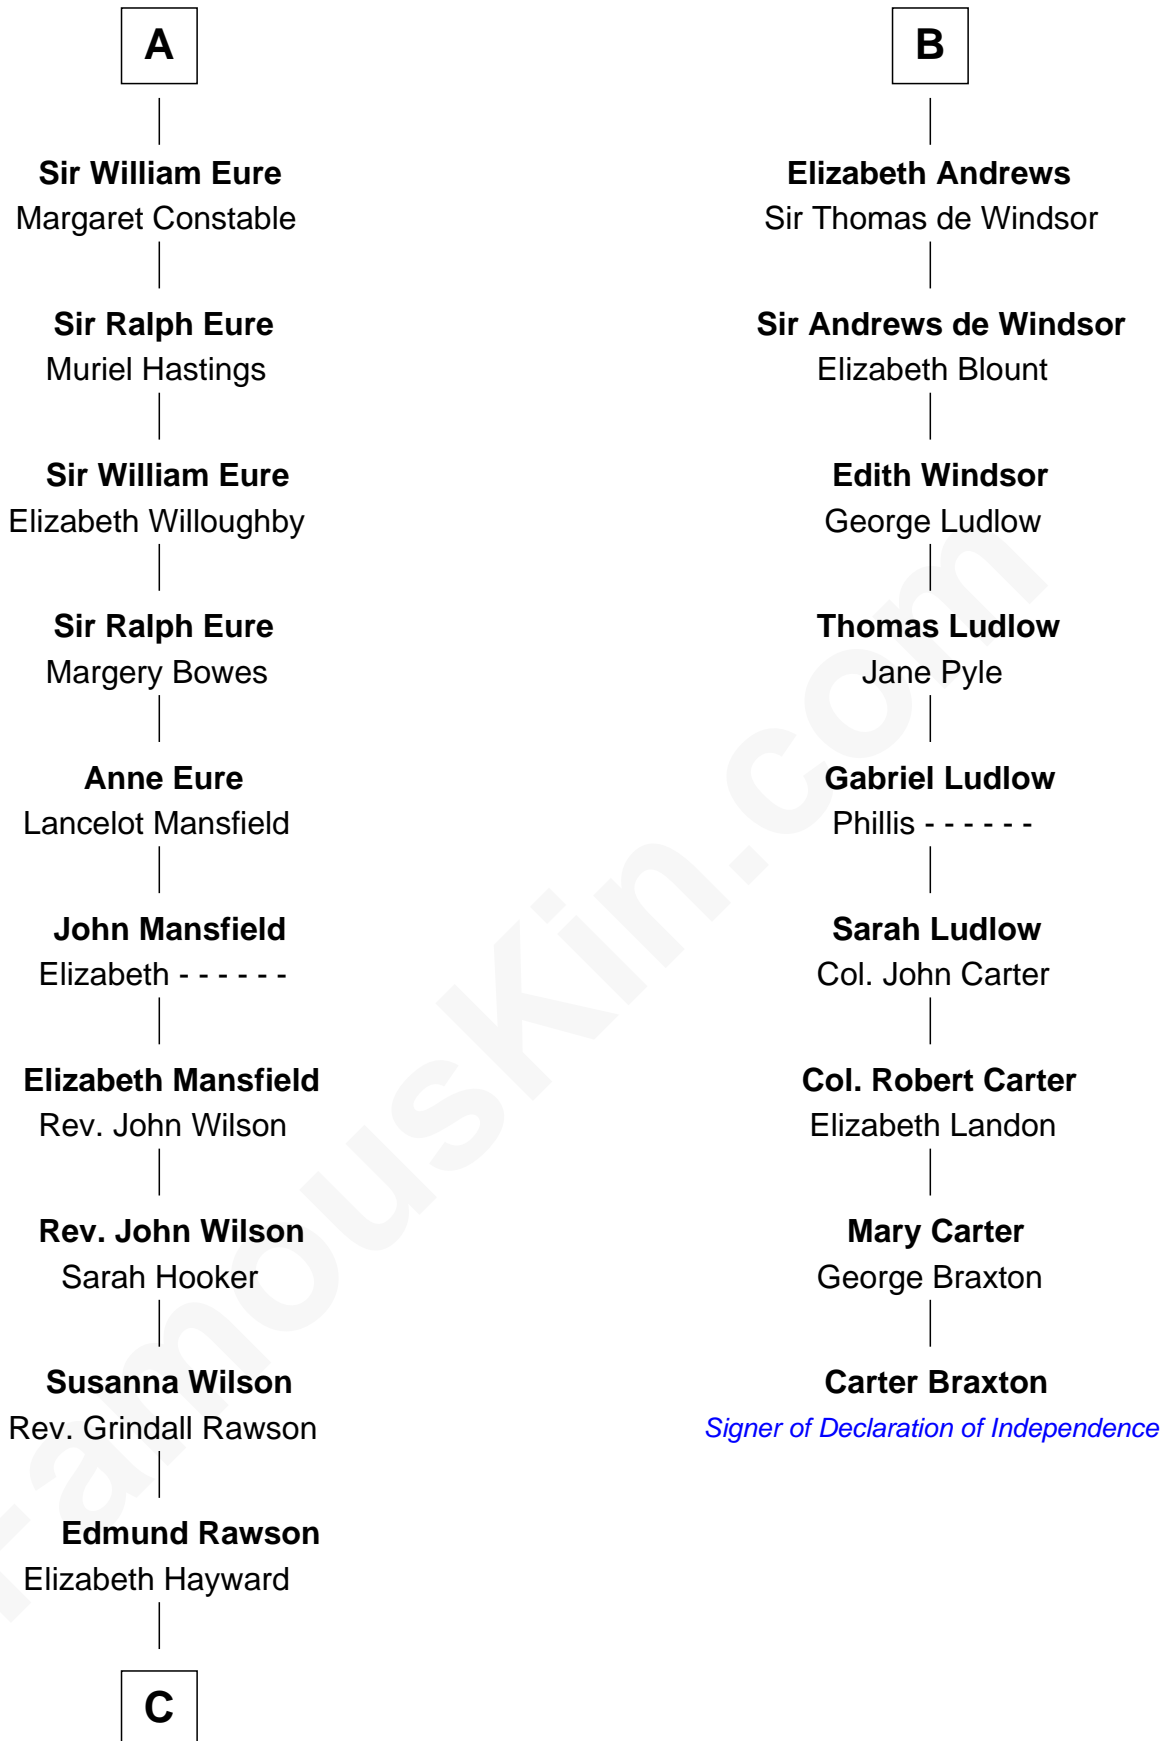

**FamousKin.com**  
**Relationship Chart of**  
**William Howard Taft**  
*27th U.S. President*

15th cousin 6 times removed of

**Carter Braxton**  
*Signer of the Declaration of Independence*

**Sir Humphrey de Bohun**  
 Eleanor de Braiose

**Elizabeth Ferrers**  
 Sir John de Greystoke

**Eleanor Greystoke**  
 Sir Ralph Eure

**A**

**Humphrey de Bohun**  
 Maud de Fiennes

**Humphrey de Bohun**  
 Elizabeth Plantagenet

**Margaret de Bohun**  
 Sir Hugh de Courtnay

**Elizabeth de Courtnay**  
 Sir Andrew Luttrell

**Sir Hugh Luttrell**  
 Catherine de Beaumont

**Elizabeth Luttrell**  
 John Stratton

**Elizabeth Stratton**  
 John Andrews

**B**

**C**

Abner Rawson

Mary Allen