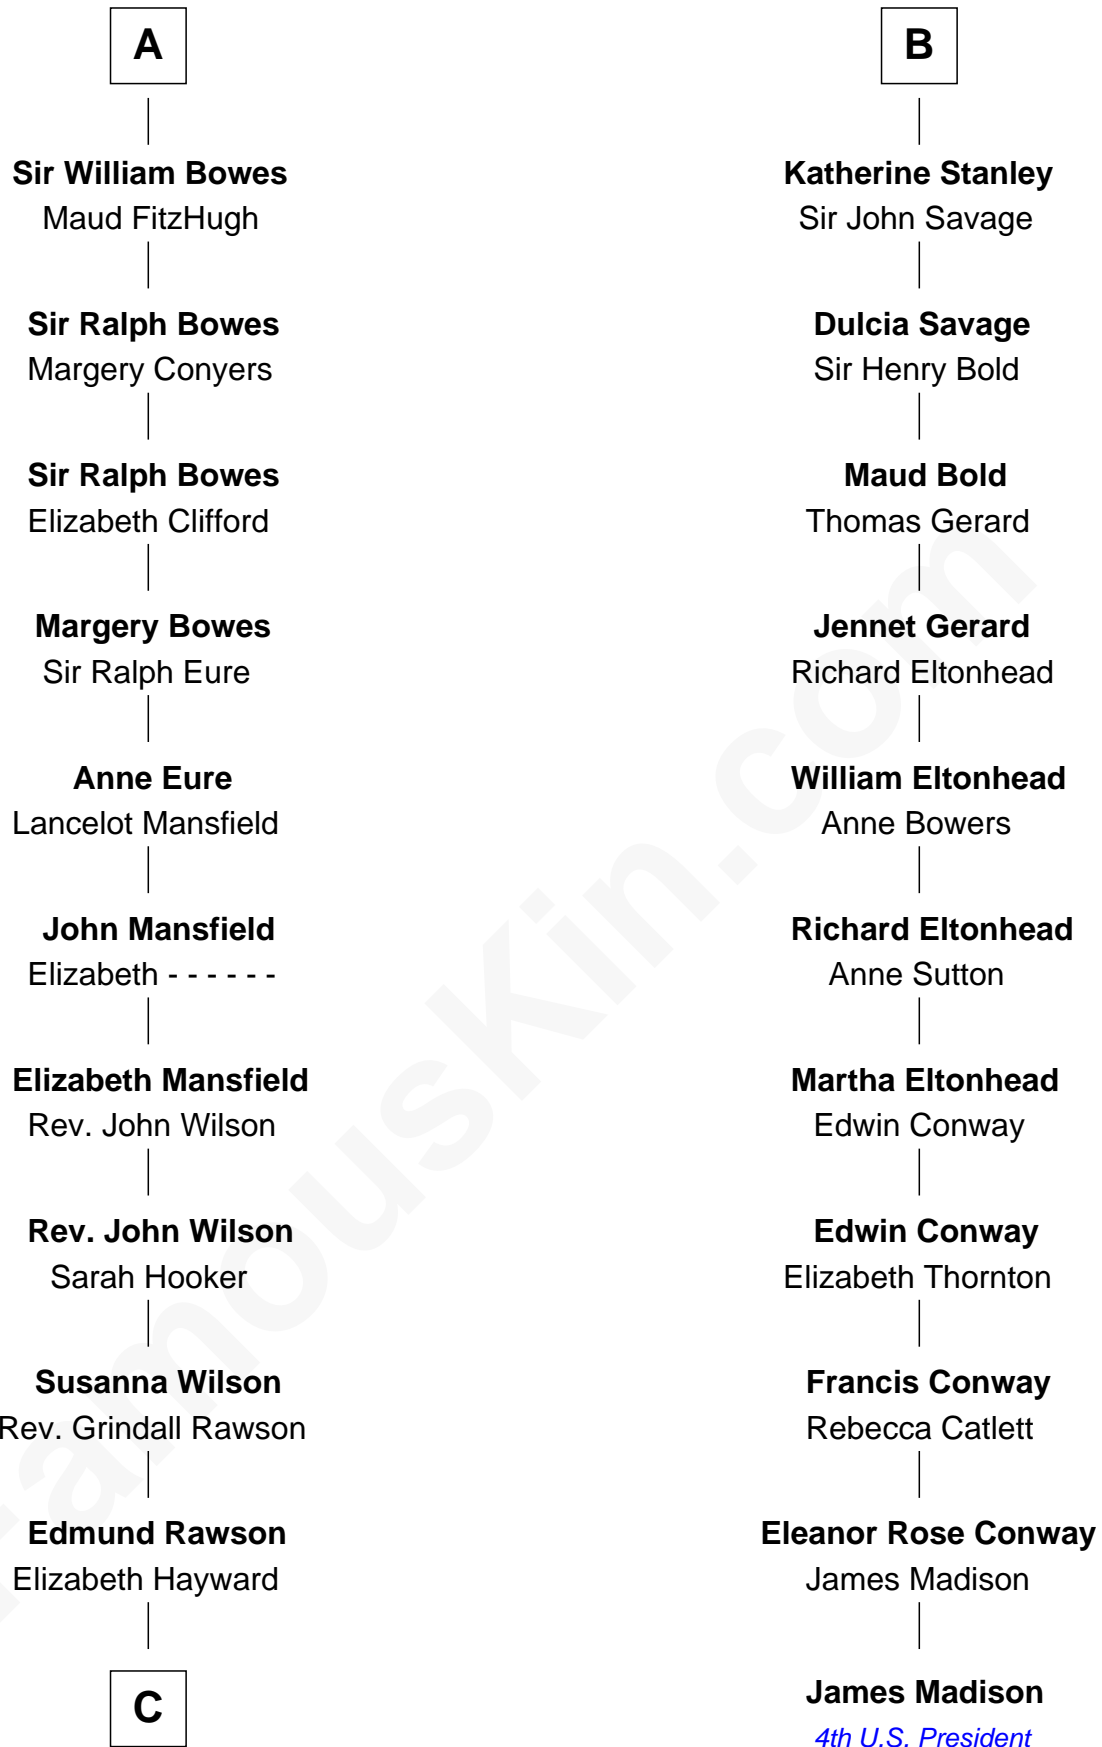

**FamousKin.com**  
**Relationship Chart of**  
**William Howard Taft**  
*27th U.S. President*

17th cousin 4 times removed of  
**James Madison**  
*4th U.S. President*

**Sir Humphrey de Bohun**  
Maud of Eu

**C**

Abner Rawson

Mary Allen

Rhoda Rawson

Aaron Taft

Peter Rawson Taft

Sylvia Howard

Alphonso Taft

Louisa Maria Torrey

William Howard Taft

*27th U.S. President*

FamousKin.com