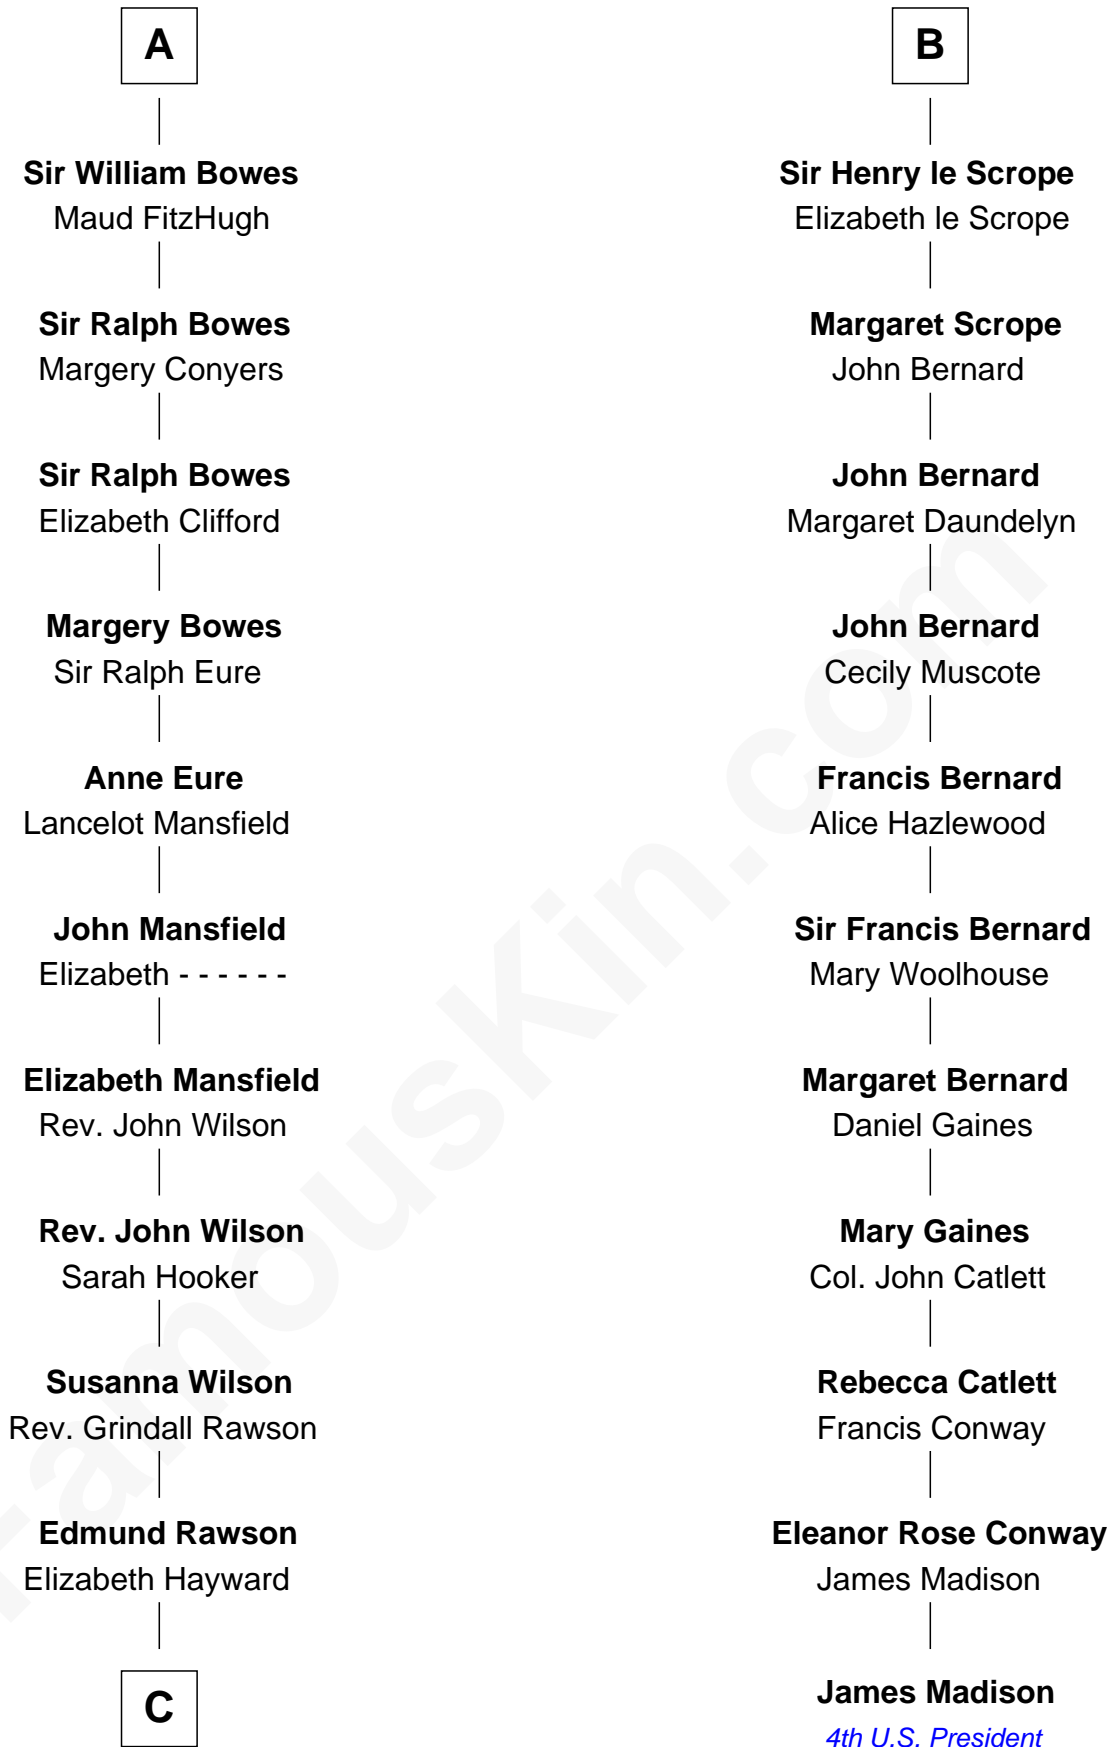

**FamousKin.com**  
**Relationship Chart of**  
**William Howard Taft**  
*27th U.S. President*

**17th cousin 4 times removed of**  
**James Madison**  
*4th U.S. President*

**C**

Abner Rawson

Mary Allen

Rhoda Rawson

Aaron Taft

Peter Rawson Taft

Sylvia Howard

Alphonso Taft

Louisa Maria Torrey

William Howard Taft

*27th U.S. President*

FamousKin.com