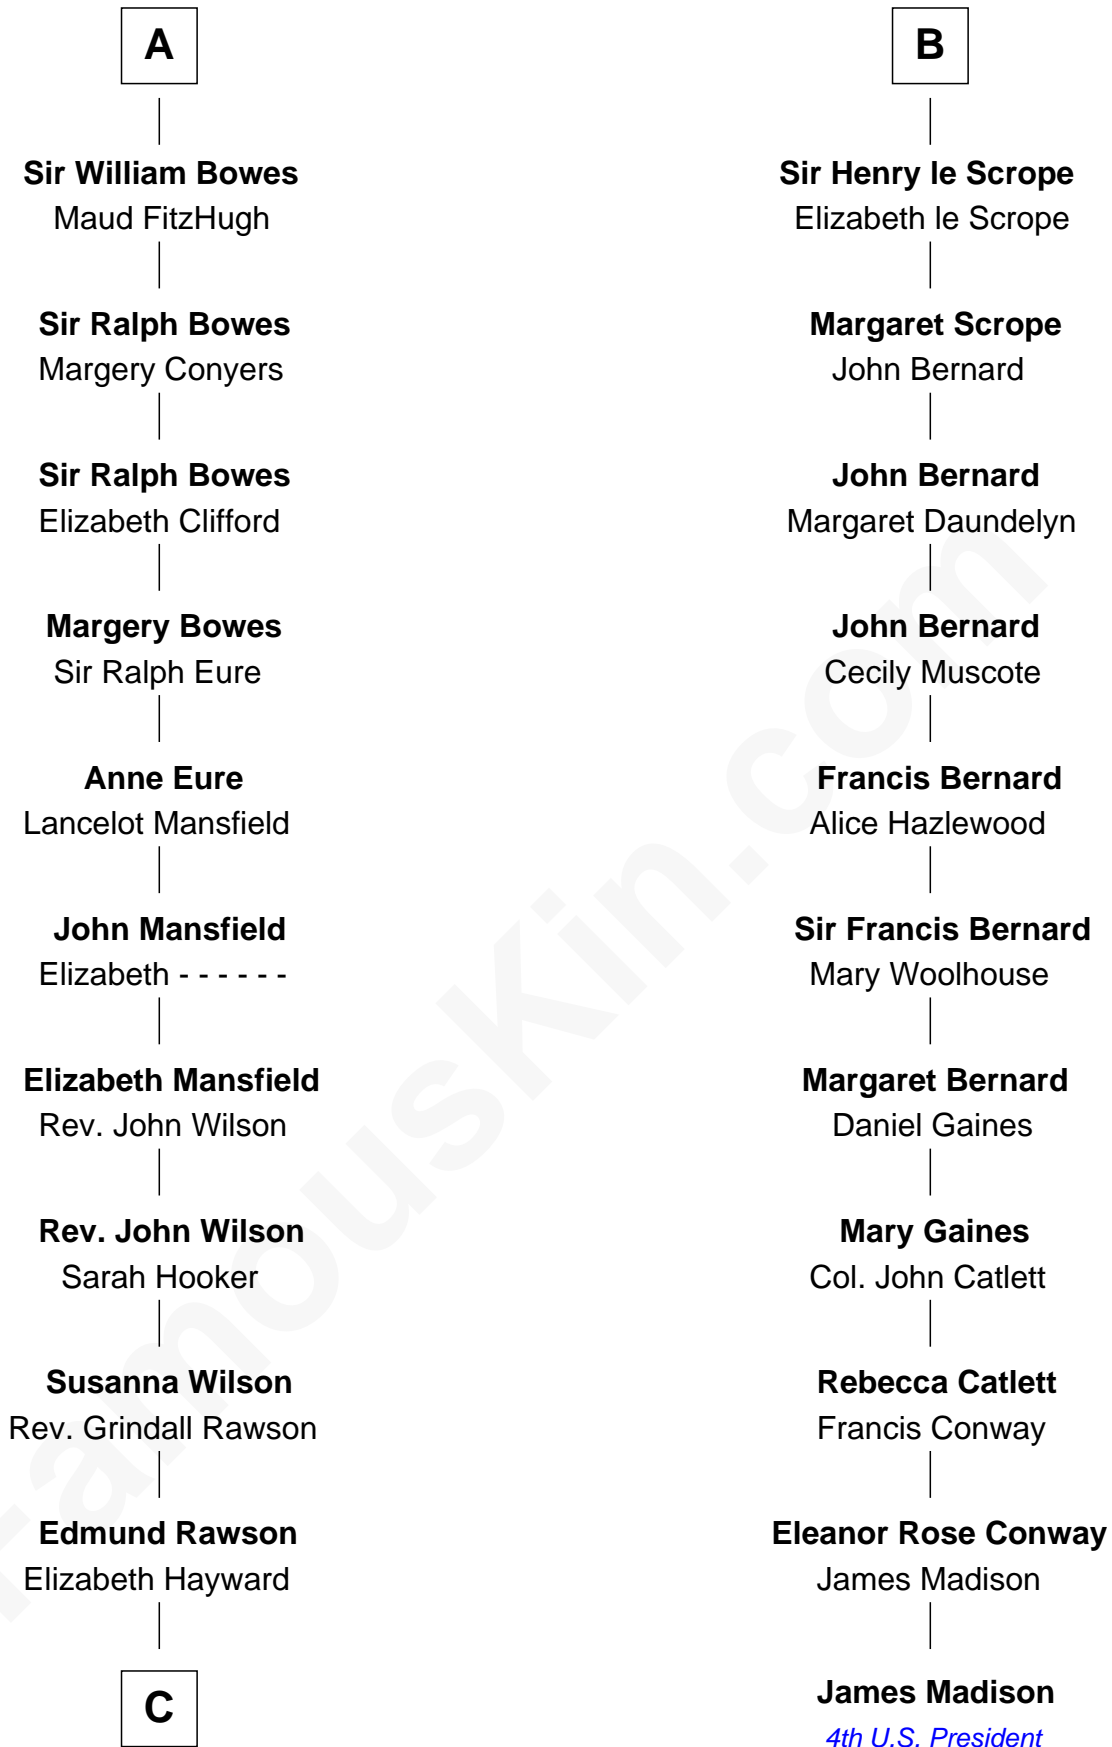

FamousKin.com
Relationship Chart of
William Howard Taft
27th U.S. President

17th cousin 4 times removed of
James Madison
4th U.S. President

C

Abner Rawson

Mary Allen

Rhoda Rawson

Aaron Taft

Peter Rawson Taft

Sylvia Howard

Alphonso Taft

Louisa Maria Torrey

William Howard Taft

27th U.S. President

FamousKin.com