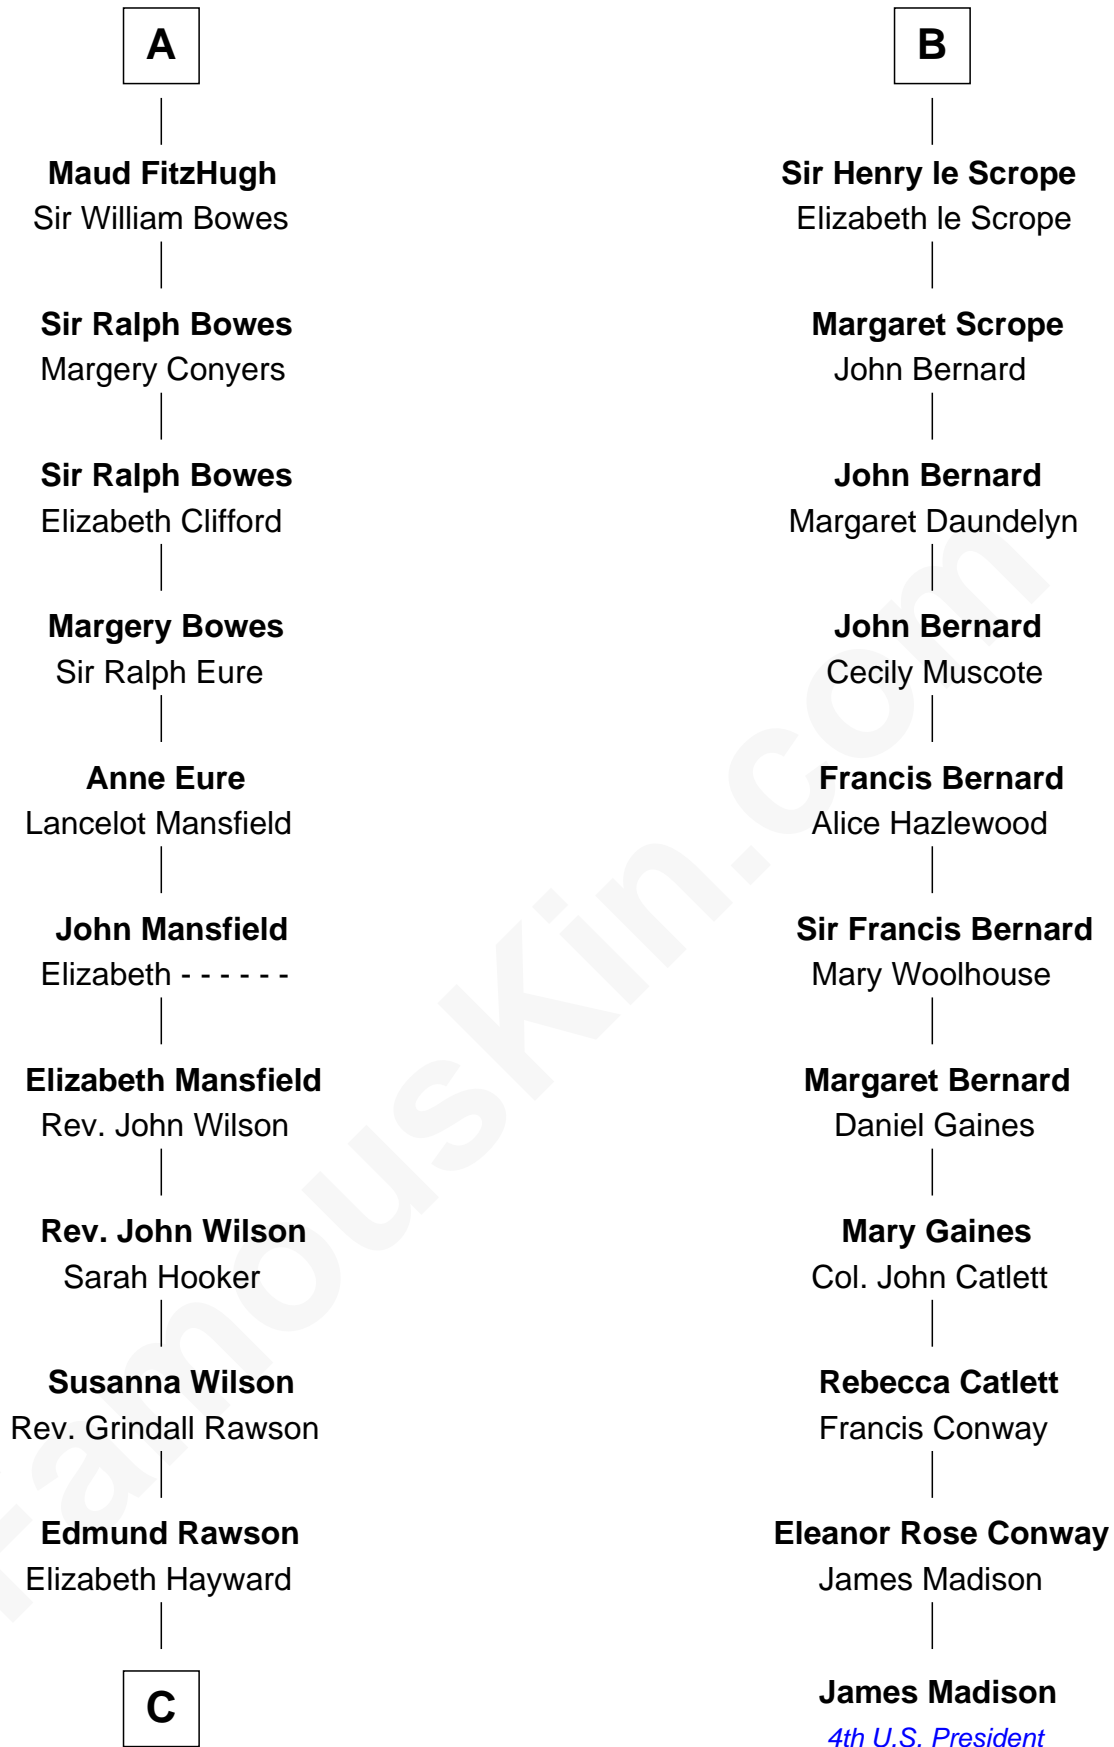

FamousKin.com
Relationship Chart of
William Howard Taft
27th U.S. President

17th cousin 4 times removed of
James Madison
4th U.S. President

Sir Roger de Somery
 Nichole d'Aubenev

C

Abner Rawson

Mary Allen

Rhoda Rawson

Aaron Taft

Peter Rawson Taft

Sylvia Howard

Alphonso Taft

Louisa Maria Torrey

William Howard Taft

27th U.S. President

FamousKin.com