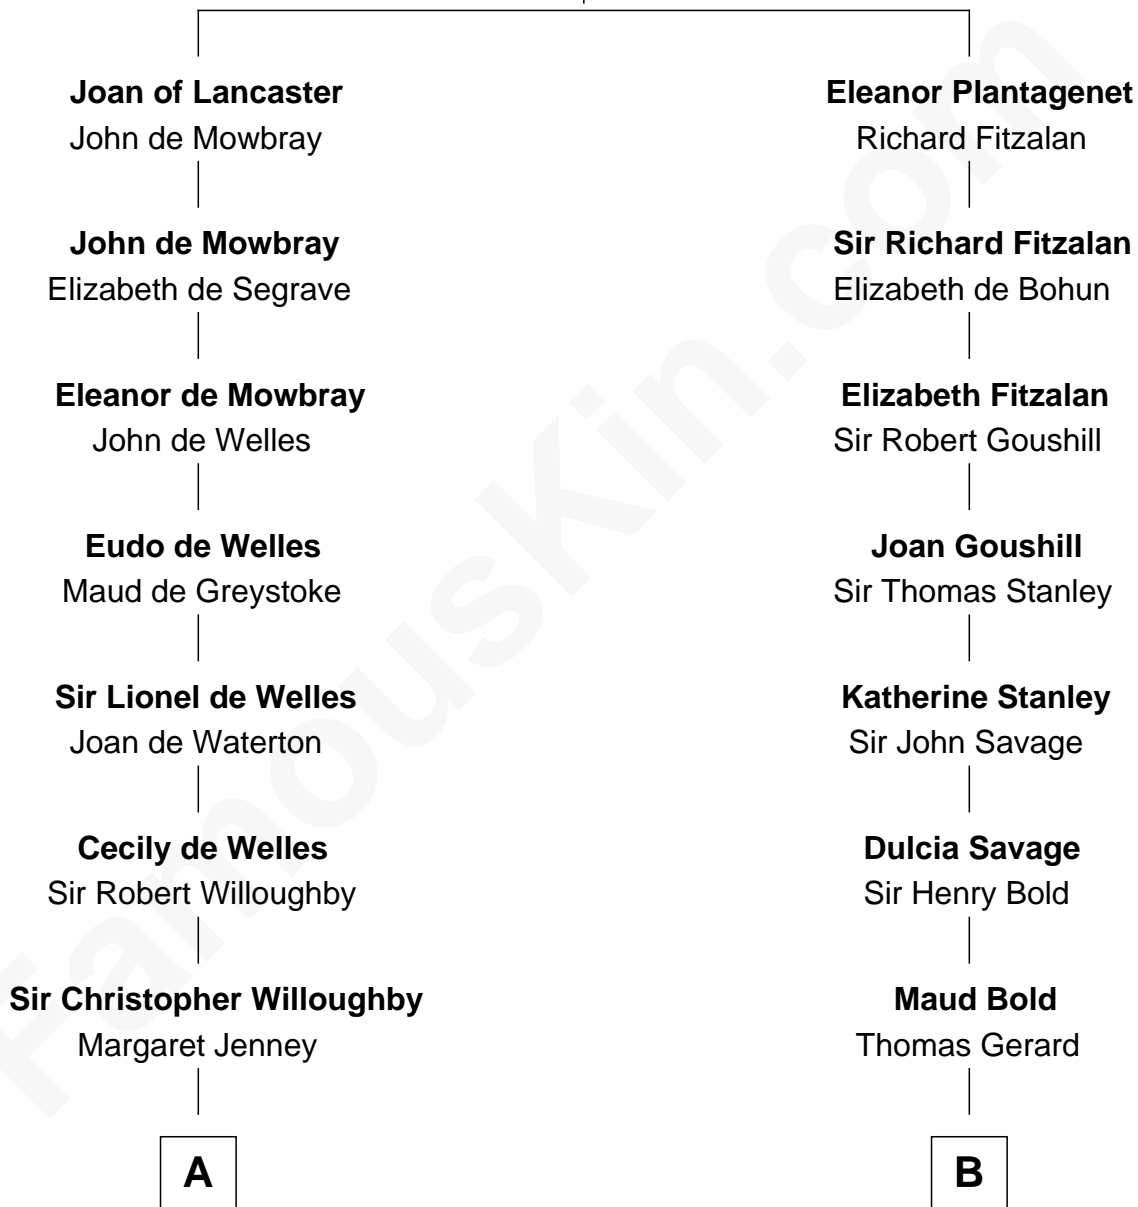

FamousKin.com
Relationship Chart of
William Howard Taft
27th U.S. President

14th cousin 5 times removed of
James Madison
4th U.S. President

Henry Plantagenet
Maud de Chaworth

C

—
Peter Rawson Taft

Sylvia Howard

—
Alphonso Taft

Louisa Maria Torrey

—
William Howard Taft

27th U.S. President

FamousKin.com