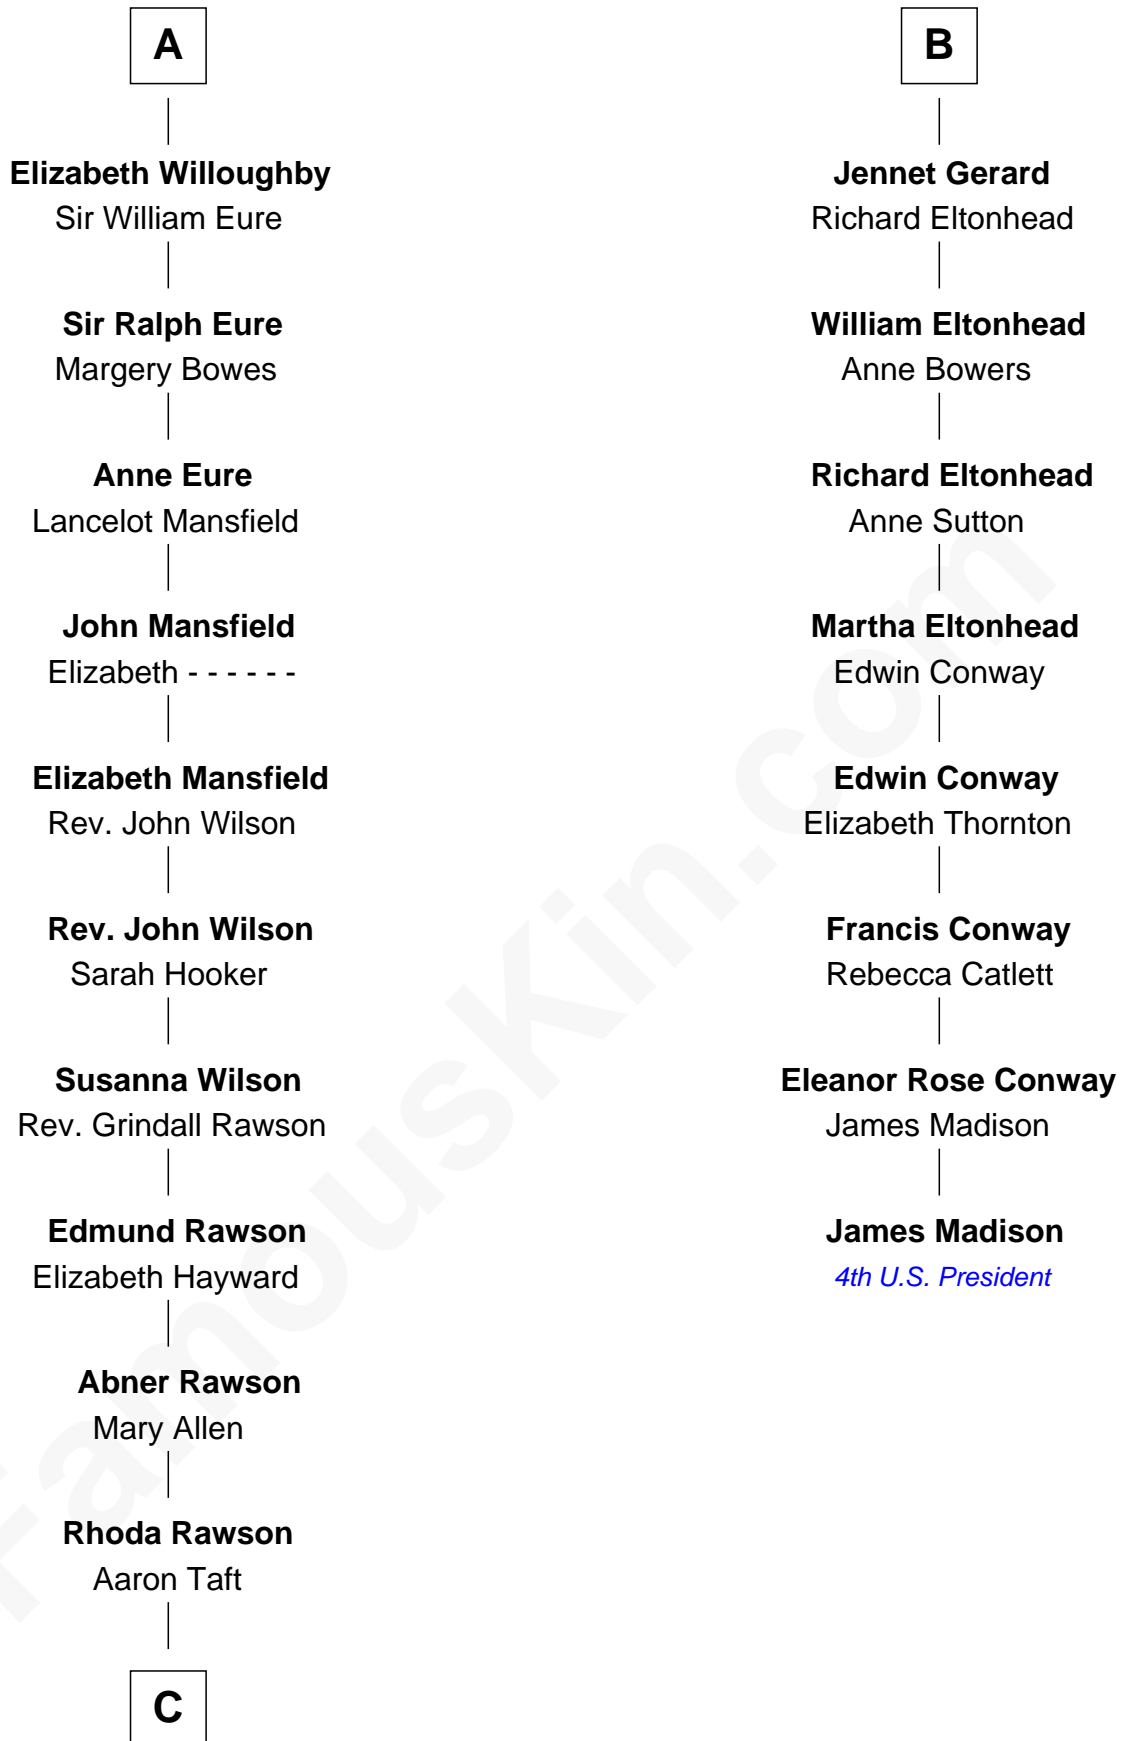

FamousKin.com
Relationship Chart of
William Howard Taft
27th U.S. President

14th cousin 5 times removed of
James Madison
4th U.S. President

Henry Plantagenet
Maud de Chaworth

C

—
Peter Rawson Taft

Sylvia Howard

—
Alphonso Taft

Louisa Maria Torrey

—
William Howard Taft

27th U.S. President

FamousKin.com