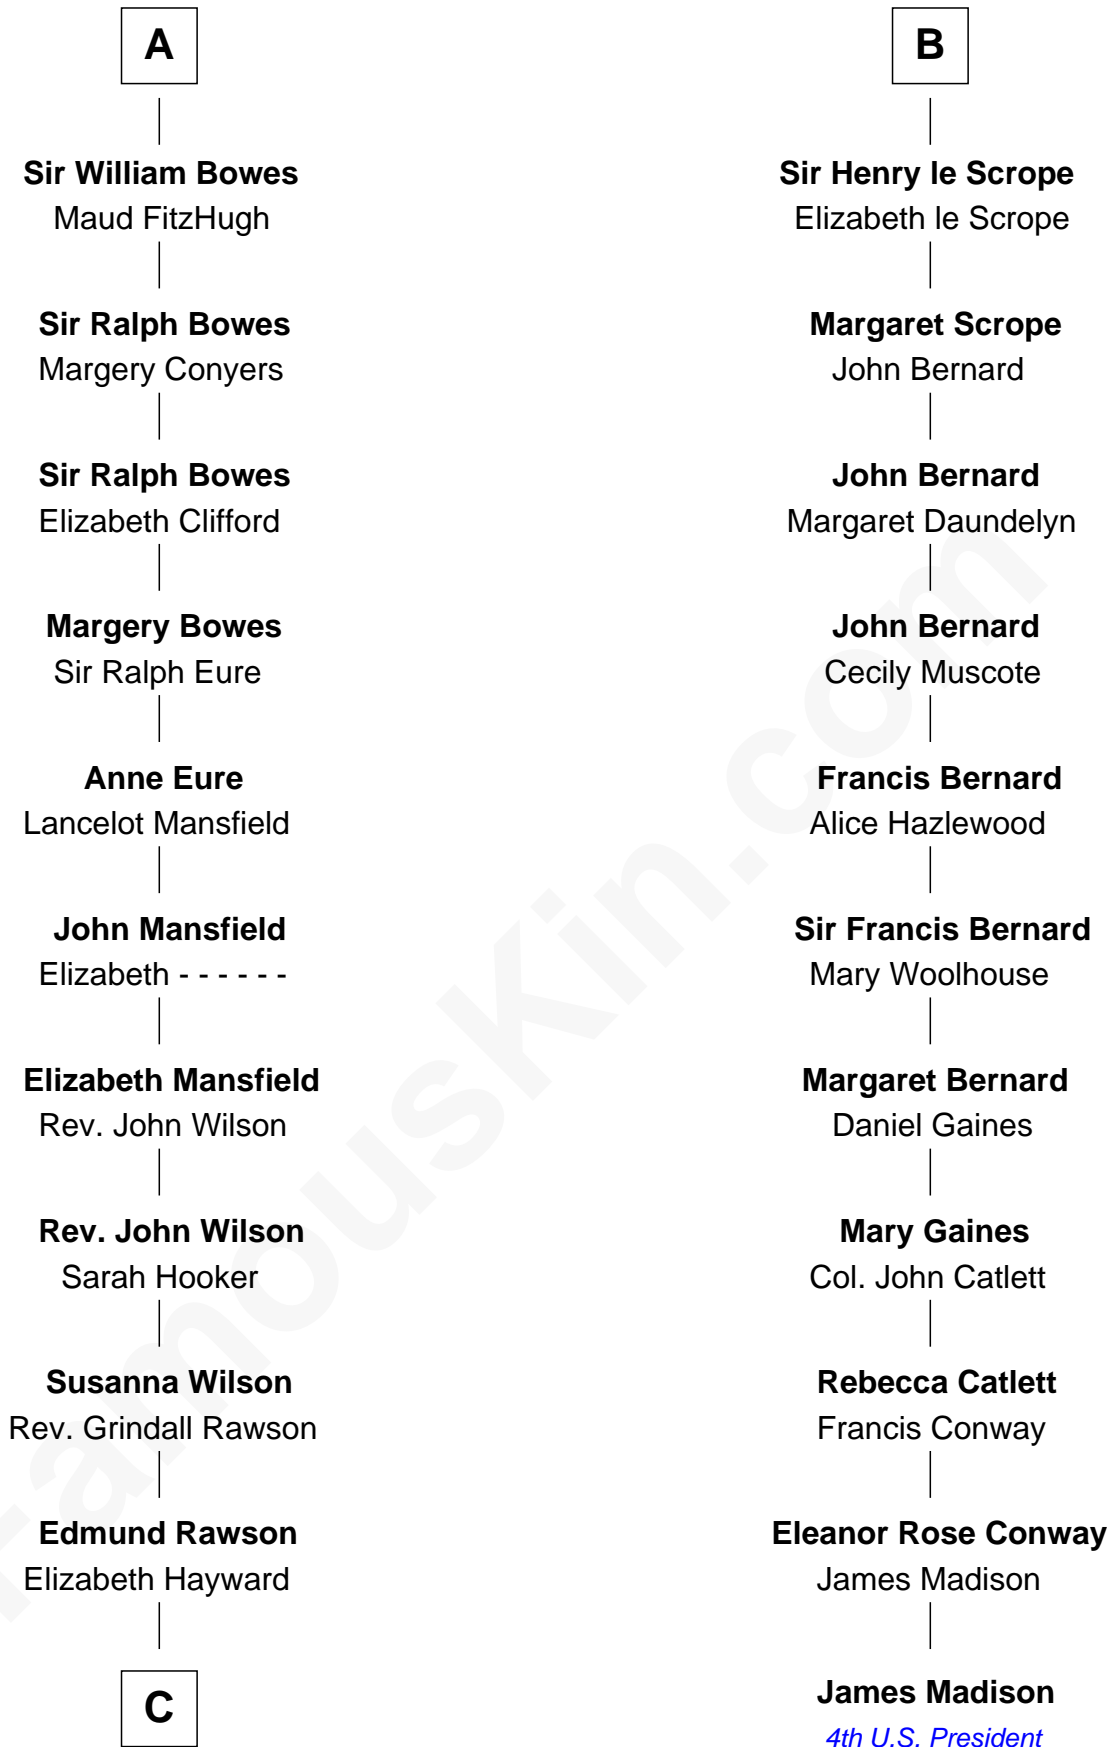

FamousKin.com
Relationship Chart of
William Howard Taft
27th U.S. President

17th cousin 4 times removed of

James Madison
4th U.S. President

C

Abner Rawson

Mary Allen

Rhoda Rawson

Aaron Taft

Peter Rawson Taft

Sylvia Howard

Alphonso Taft

Louisa Maria Torrey

William Howard Taft

27th U.S. President

FamousKin.com