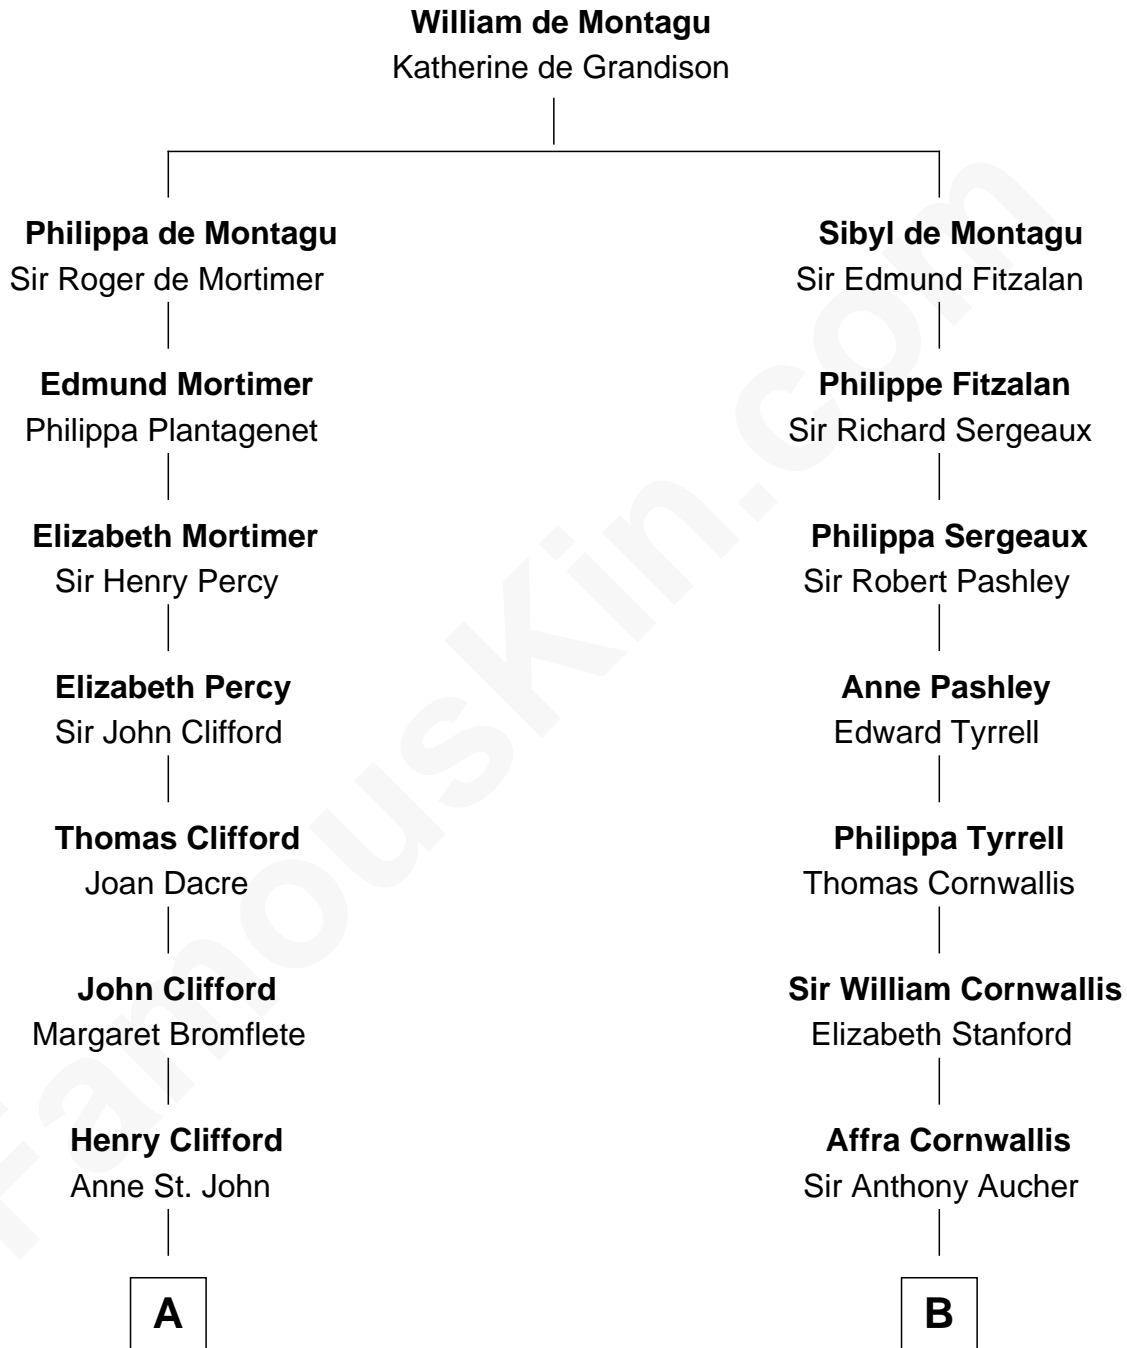

FamousKin.com
Relationship Chart of
William Howard Taft
27th U.S. President

15th cousin 4 times removed of
James Madison
4th U.S. President

C

—
Peter Rawson Taft

Sylvia Howard

—
Alphonso Taft

Louisa Maria Torrey

—
William Howard Taft

27th U.S. President

FamousKin.com