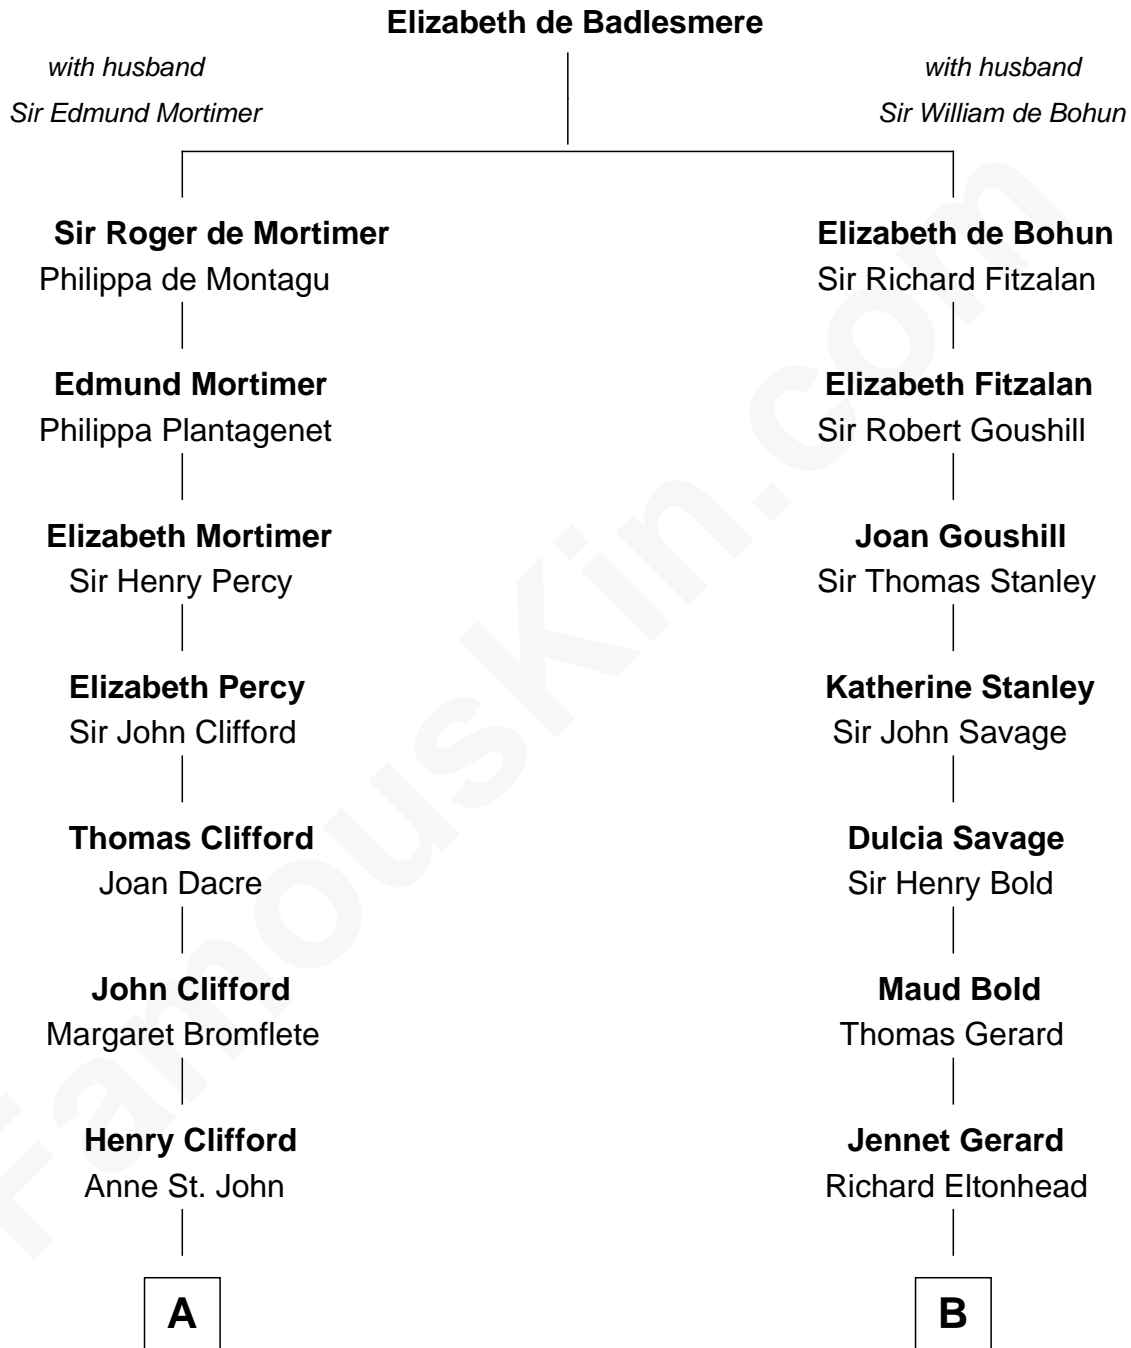

**FamousKin.com**  
**Relationship Chart of**  
**William Howard Taft**  
*27th U.S. President*

**13th cousin 6 times removed of**  
**James Madison**  
*4th U.S. President*

**C**

—  
**Peter Rawson Taft**

Sylvia Howard

—  
**Alphonso Taft**

Louisa Maria Torrey

—  
**William Howard Taft**

*27th U.S. President*

FamousKin.com