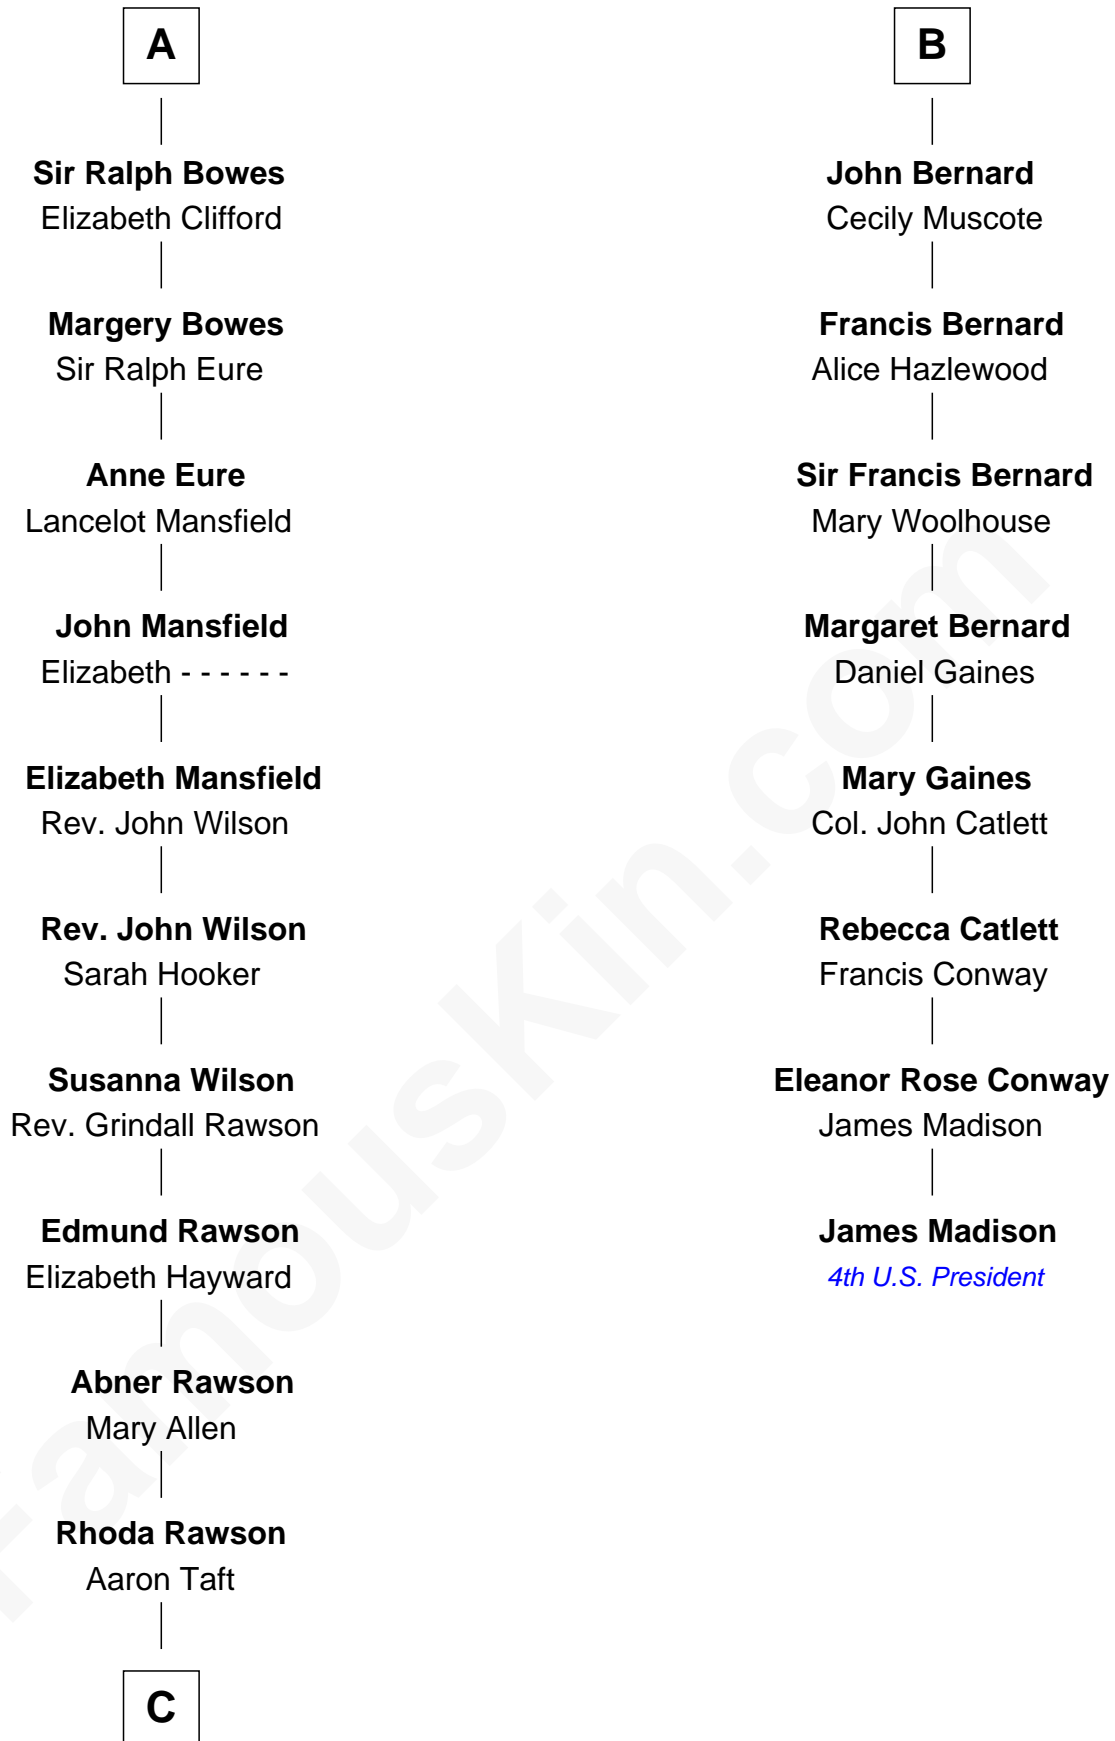

FamousKin.com
Relationship Chart of
William Howard Taft
27th U.S. President

14th cousin 5 times removed of
James Madison
4th U.S. President

C

—
Peter Rawson Taft

Sylvia Howard

—
Alphonso Taft

Louisa Maria Torrey

—
William Howard Taft

27th U.S. President

FamousKin.com