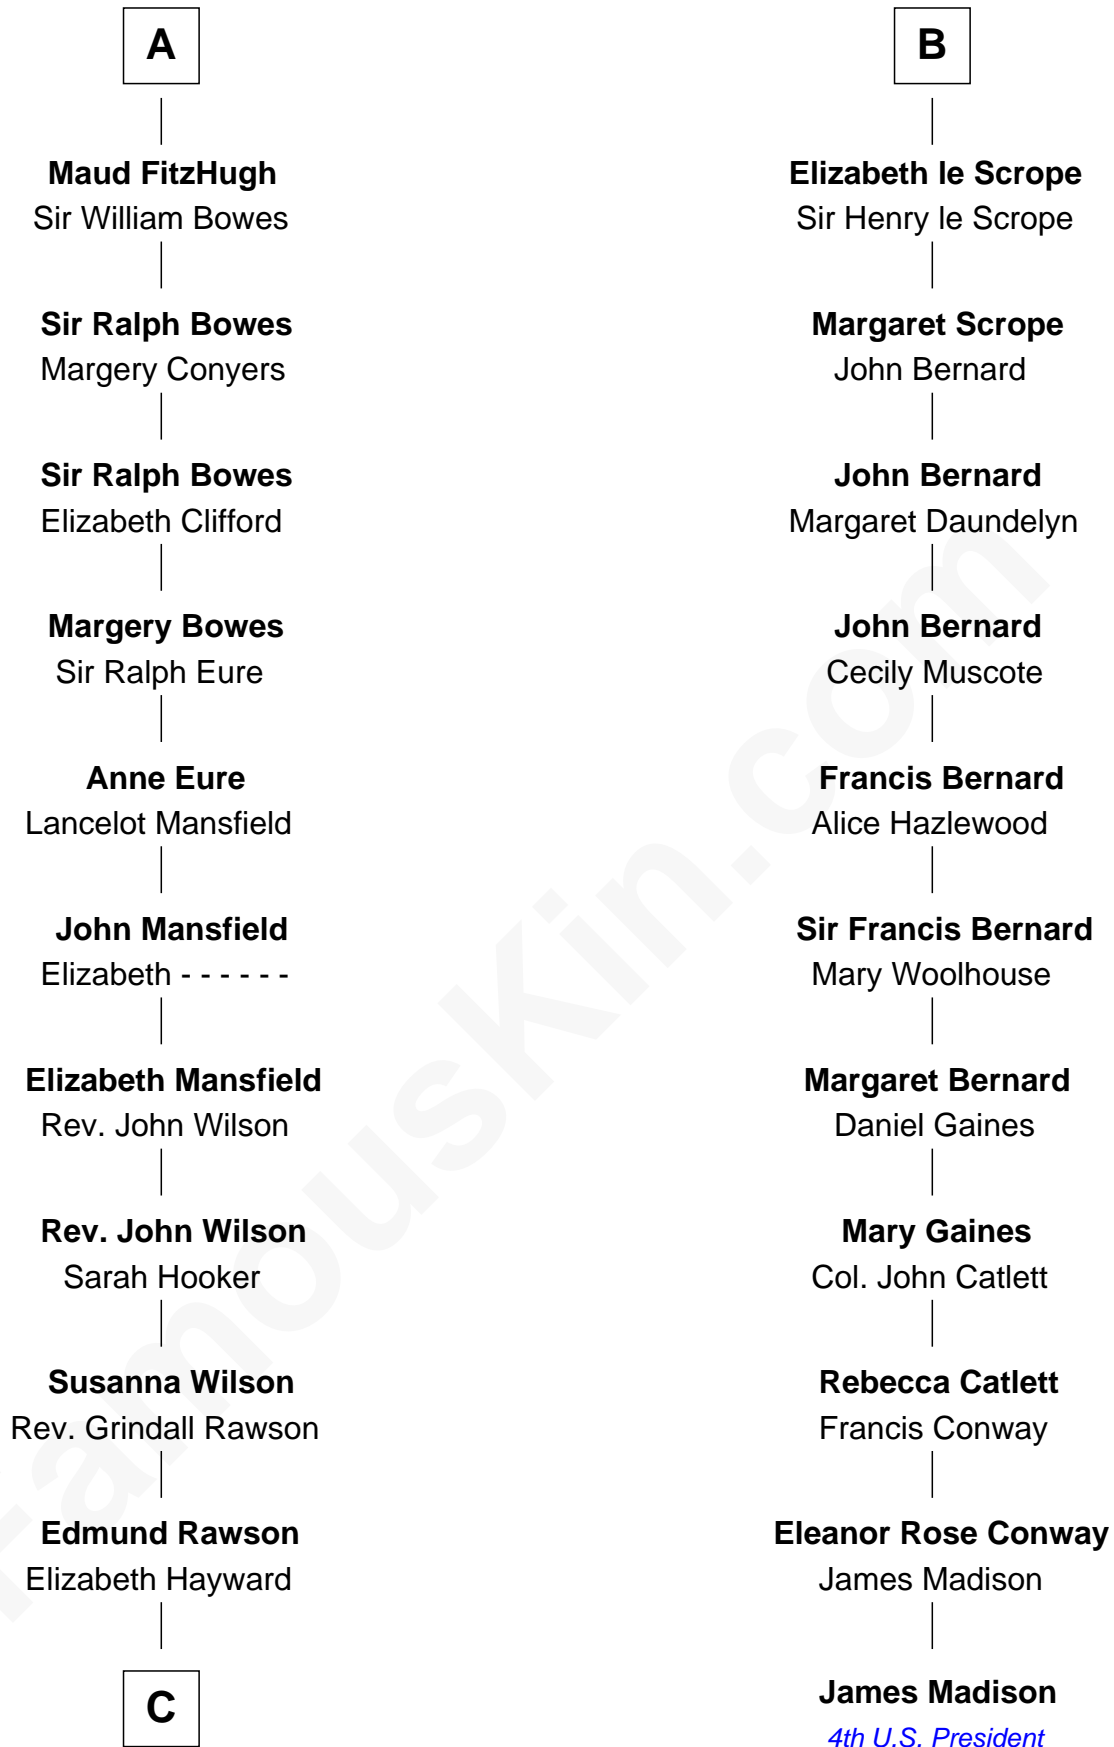

FamousKin.com
Relationship Chart of
William Howard Taft
27th U.S. President

17th cousin 4 times removed of
James Madison
4th U.S. President

C

Abner Rawson

Mary Allen

Rhoda Rawson

Aaron Taft

Peter Rawson Taft

Sylvia Howard

Alphonso Taft

Louisa Maria Torrey

William Howard Taft

27th U.S. President

FamousKin.com