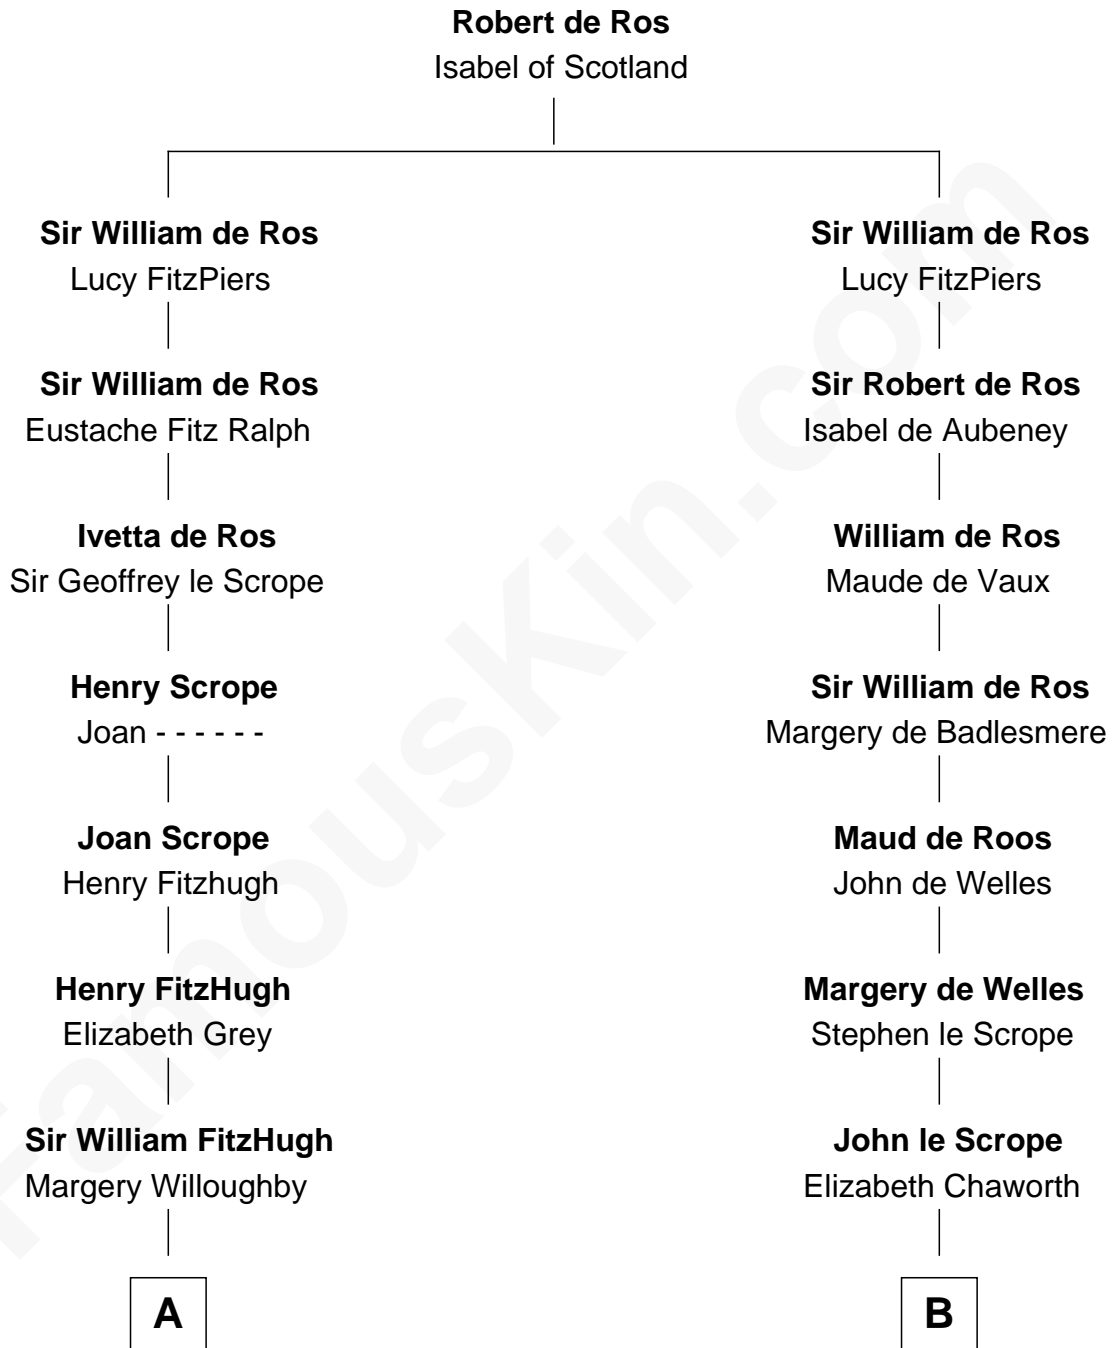

FamousKin.com
Relationship Chart of
William Howard Taft
27th U.S. President

17th cousin 4 times removed of
James Madison
4th U.S. President

C

Abner Rawson

Mary Allen

Rhoda Rawson

Aaron Taft

Peter Rawson Taft

Sylvia Howard

Alphonso Taft

Louisa Maria Torrey

William Howard Taft

27th U.S. President

FamousKin.com