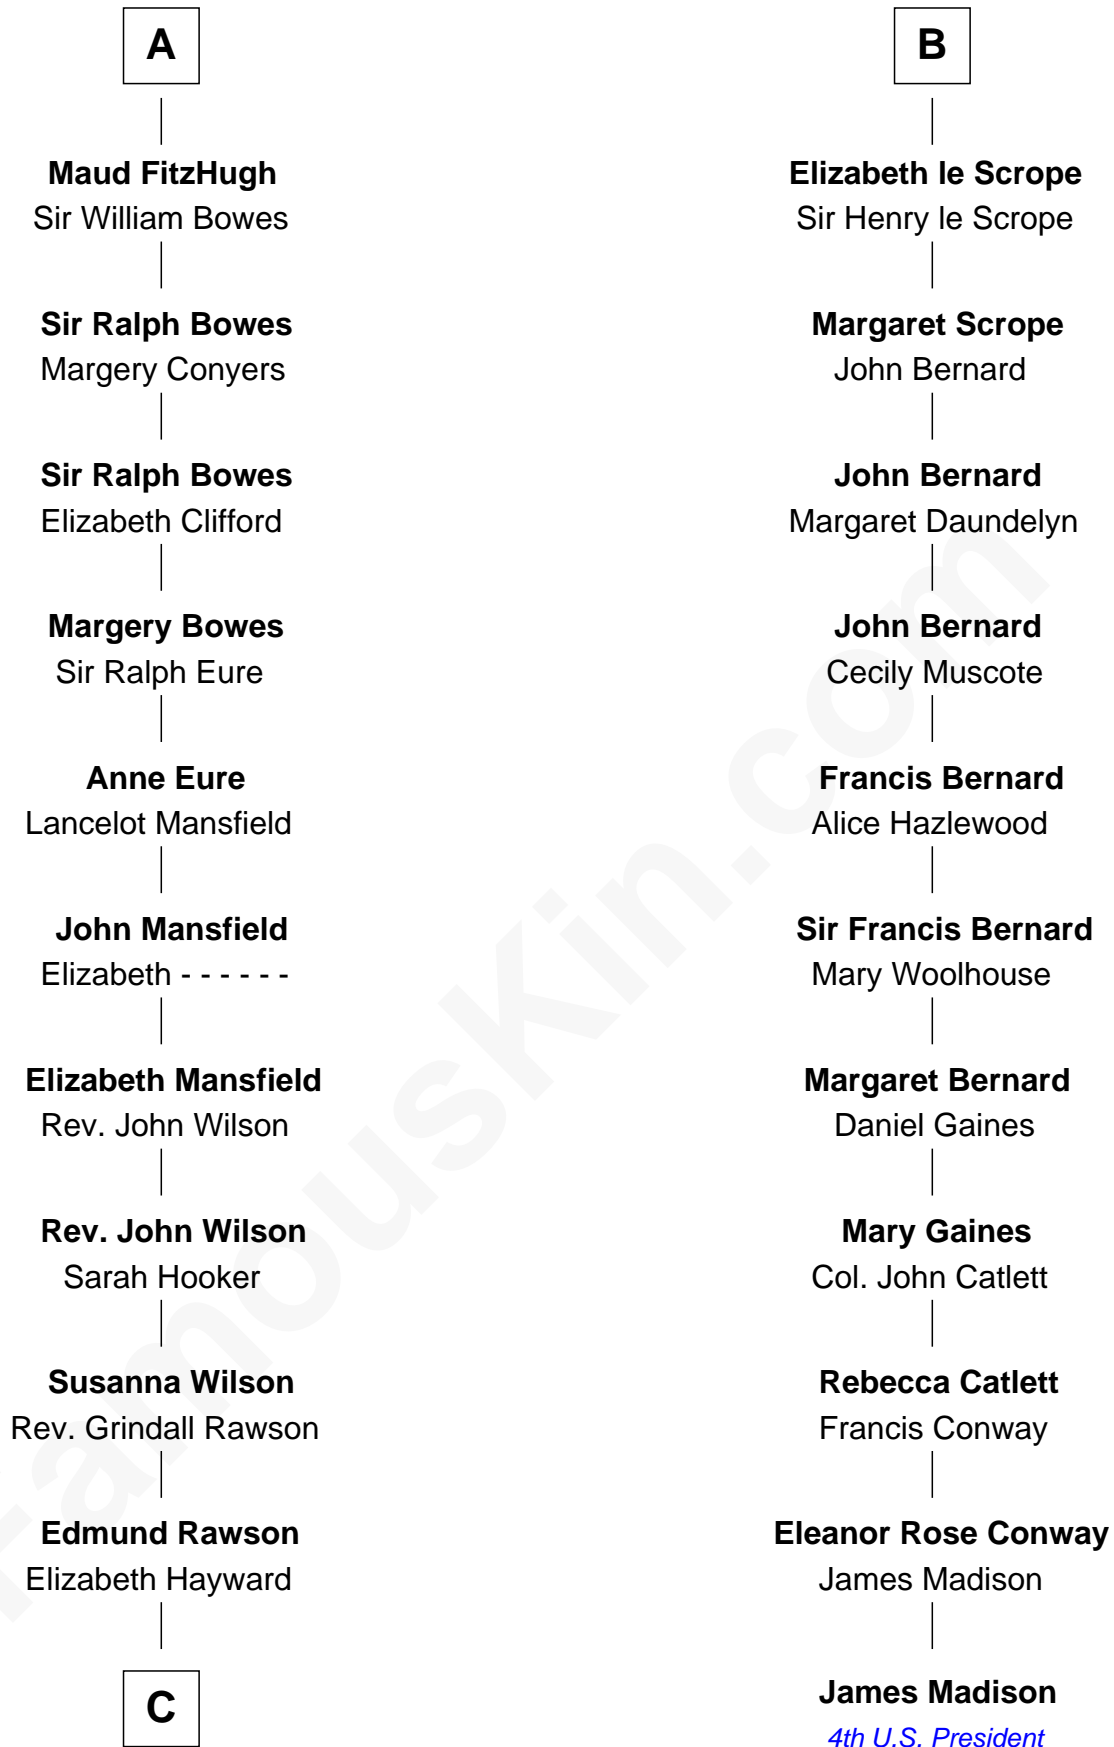

**FamousKin.com**  
**Relationship Chart of**  
**William Howard Taft**  
*27th U.S. President*

**17th cousin 4 times removed of**  
**James Madison**  
*4th U.S. President*

**Reginald FitzPiers**

**C**

Abner Rawson

Mary Allen

Rhoda Rawson

Aaron Taft

Peter Rawson Taft

Sylvia Howard

Alphonso Taft

Louisa Maria Torrey

William Howard Taft

*27th U.S. President*

FamousKin.com