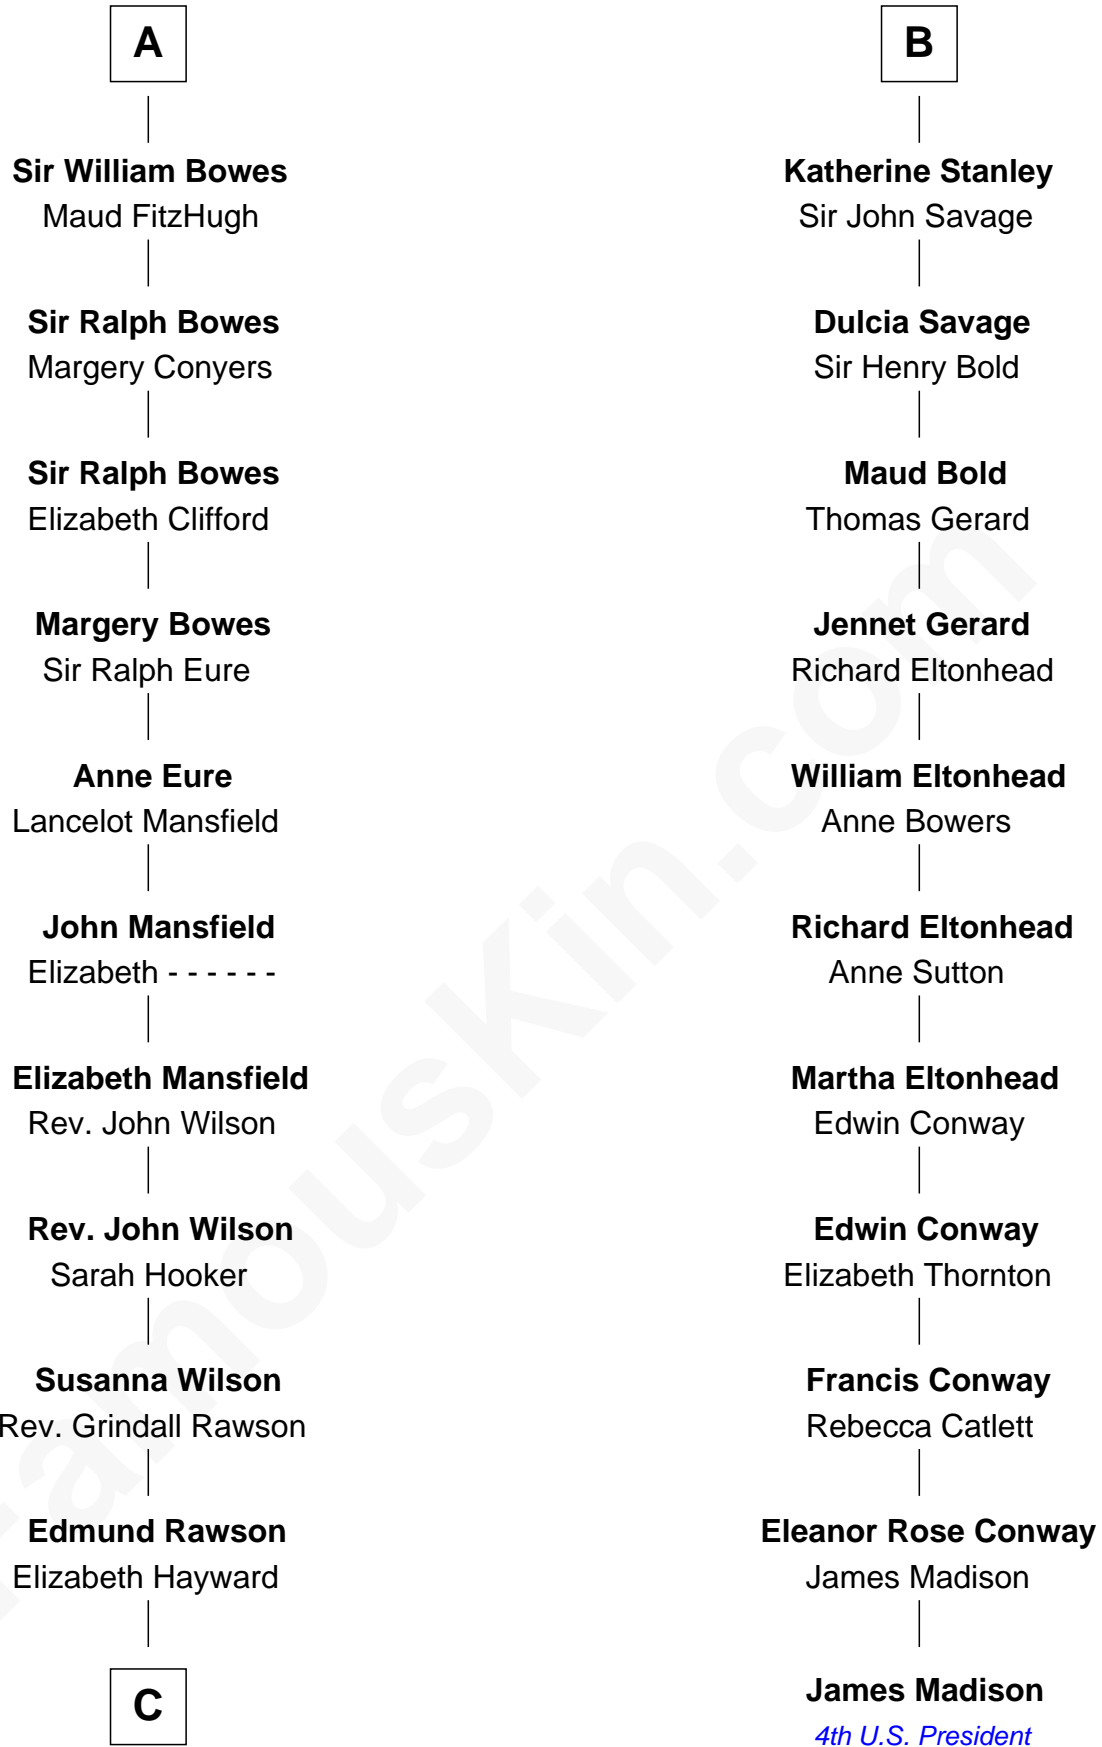

FamousKin.com
Relationship Chart of
William Howard Taft
27th U.S. President

17th cousin 4 times removed of
James Madison
4th U.S. President

C

Abner Rawson

Mary Allen

Rhoda Rawson

Aaron Taft

Peter Rawson Taft

Sylvia Howard

Alphonso Taft

Louisa Maria Torrey

William Howard Taft

27th U.S. President

FamousKin.com