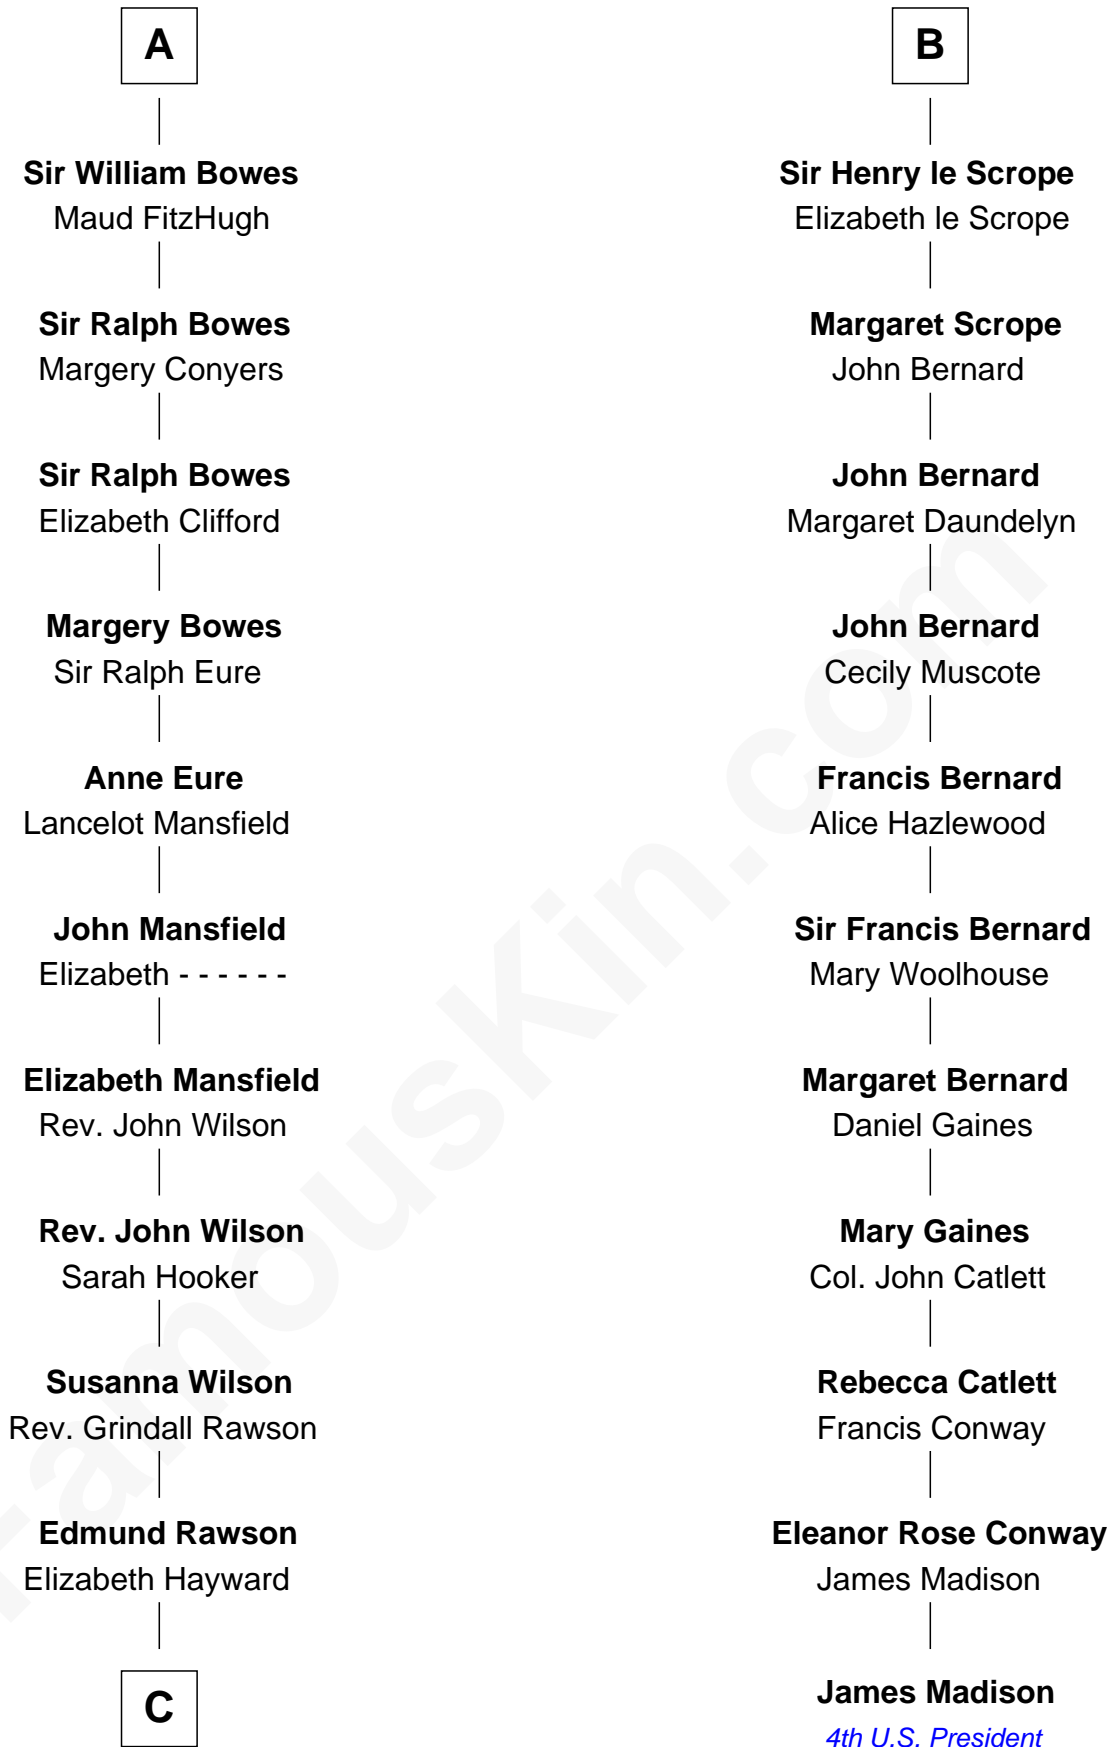

FamousKin.com
Relationship Chart of
William Howard Taft
27th U.S. President

17th cousin 4 times removed of
James Madison
4th U.S. President

Sir William Longespee
 Ela of Salisbury

C

Abner Rawson

Mary Allen

Rhoda Rawson

Aaron Taft

Peter Rawson Taft

Sylvia Howard

Alphonso Taft

Louisa Maria Torrey

William Howard Taft

27th U.S. President