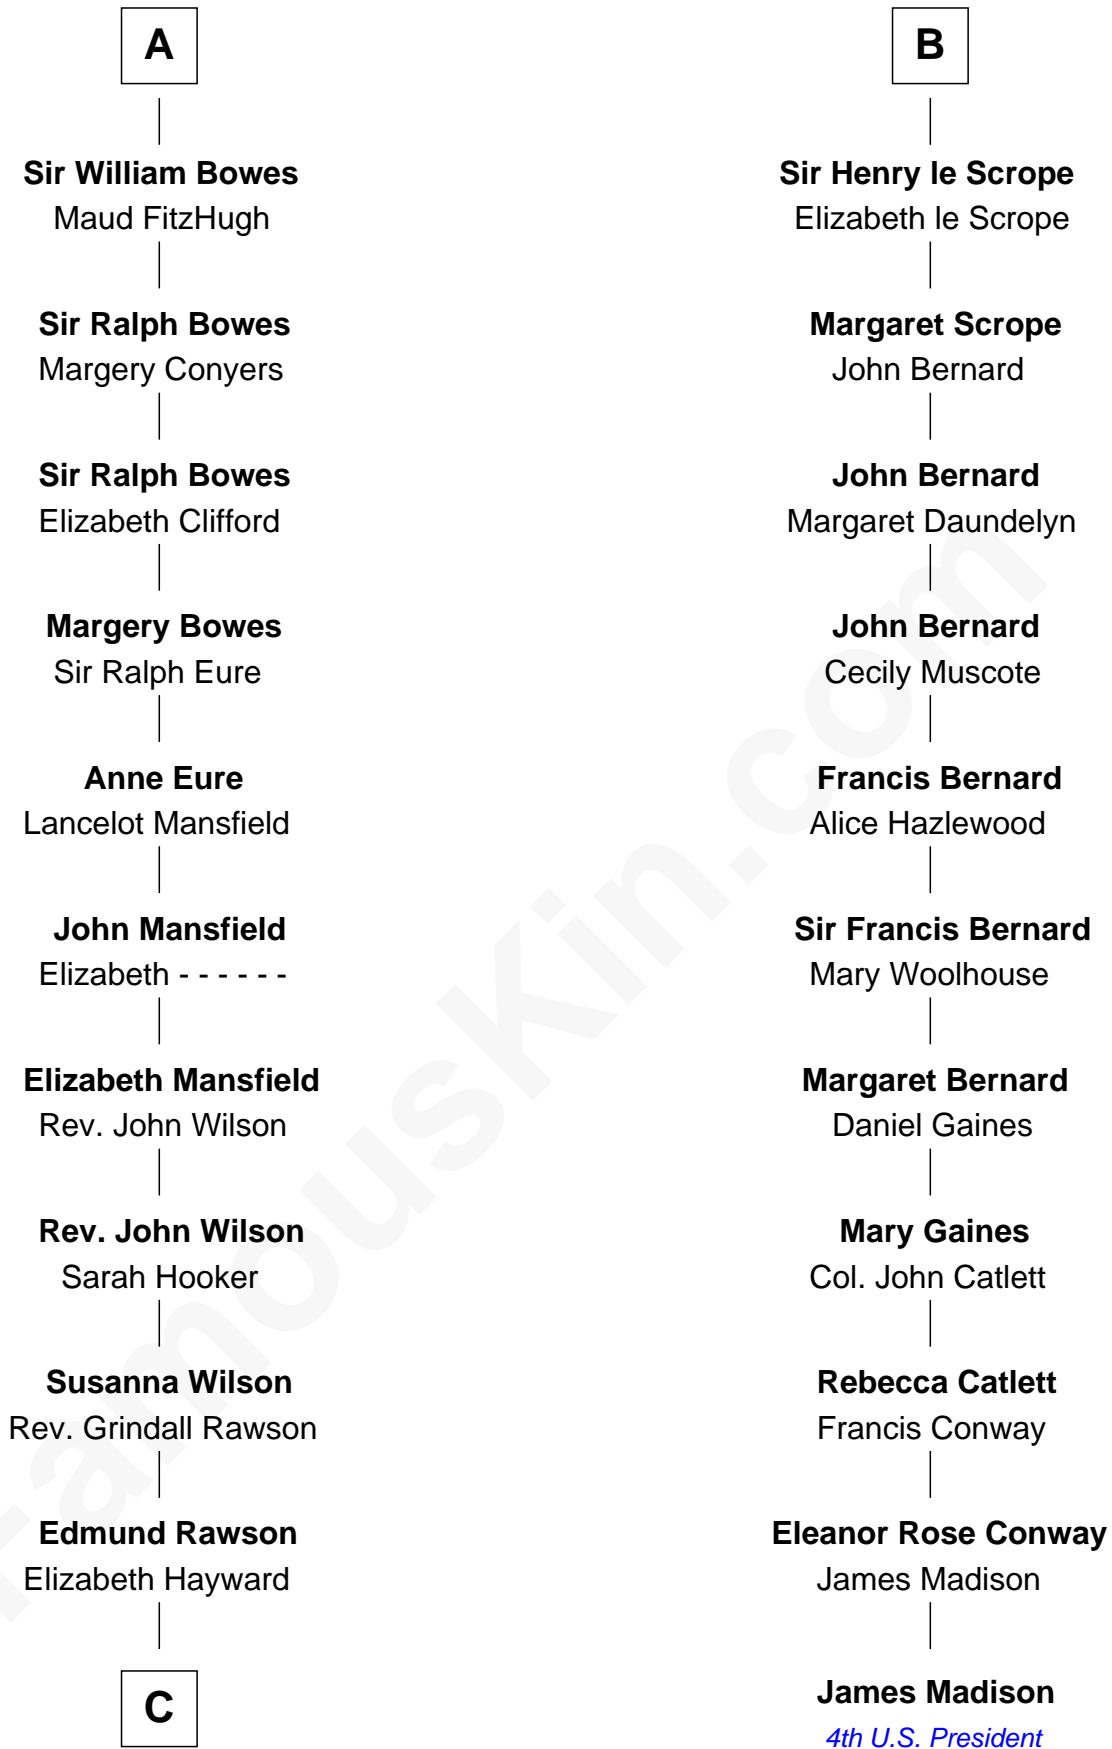

FamousKin.com
Relationship Chart of
William Howard Taft
27th U.S. President

17th cousin 4 times removed of
James Madison
4th U.S. President

Ralph de Mainwaring
 Amice de Chester

Bertrade de Mainwaring

Henry de Audley

Ela Longespee

Sir Hugh I de Audley

Iseult de Mortimer

Alice de Audley

Sir Ralph de Neville

Sir John de Neville

Maude de Percy

Sir Ralph Neville

Margaret de Stafford

Margaret de Neville

Sir Richard Scrope

B

C

Abner Rawson

Mary Allen

Rhoda Rawson

Aaron Taft

Peter Rawson Taft

Sylvia Howard

Alphonso Taft

Louisa Maria Torrey

William Howard Taft

27th U.S. President

FamousKin.com