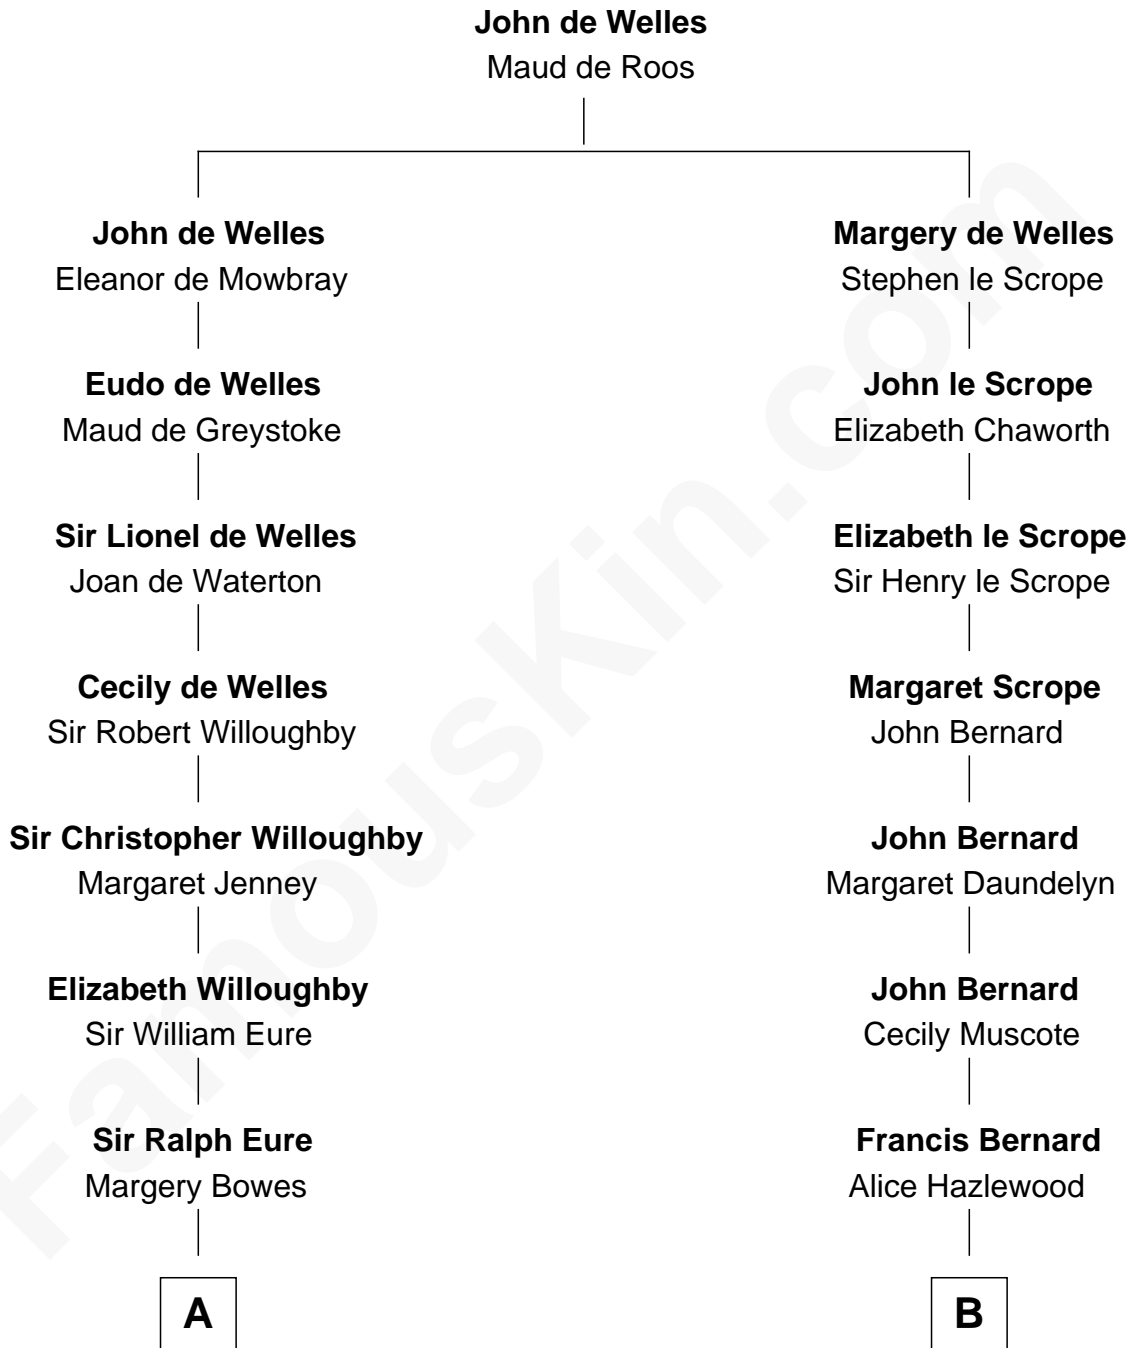

FamousKin.com
Relationship Chart of
William Howard Taft
27th U.S. President

12th cousin 5 times removed of
James Madison
4th U.S. President

A

Anne Eure
Lancelot Mansfield

John Mansfield
Elizabeth - - - - -

Elizabeth Mansfield
Rev. John Wilson

Rev. John Wilson
Sarah Hooker

Susanna Wilson
Rev. Grindall Rawson

Edmund Rawson
Elizabeth Hayward

Abner Rawson
Mary Allen

Rhoda Rawson
Aaron Taft

Peter Rawson Taft
Sylvia Howard

Alphonso Taft
Louisa Maria Torrey

William Howard Taft
27th U.S. President

B

Sir Francis Bernard
Mary Woolhouse

Margaret Bernard
Daniel Gaines

Mary Gaines
Col. John Catlett

Rebecca Catlett
Francis Conway

Eleanor Rose Conway
James Madison