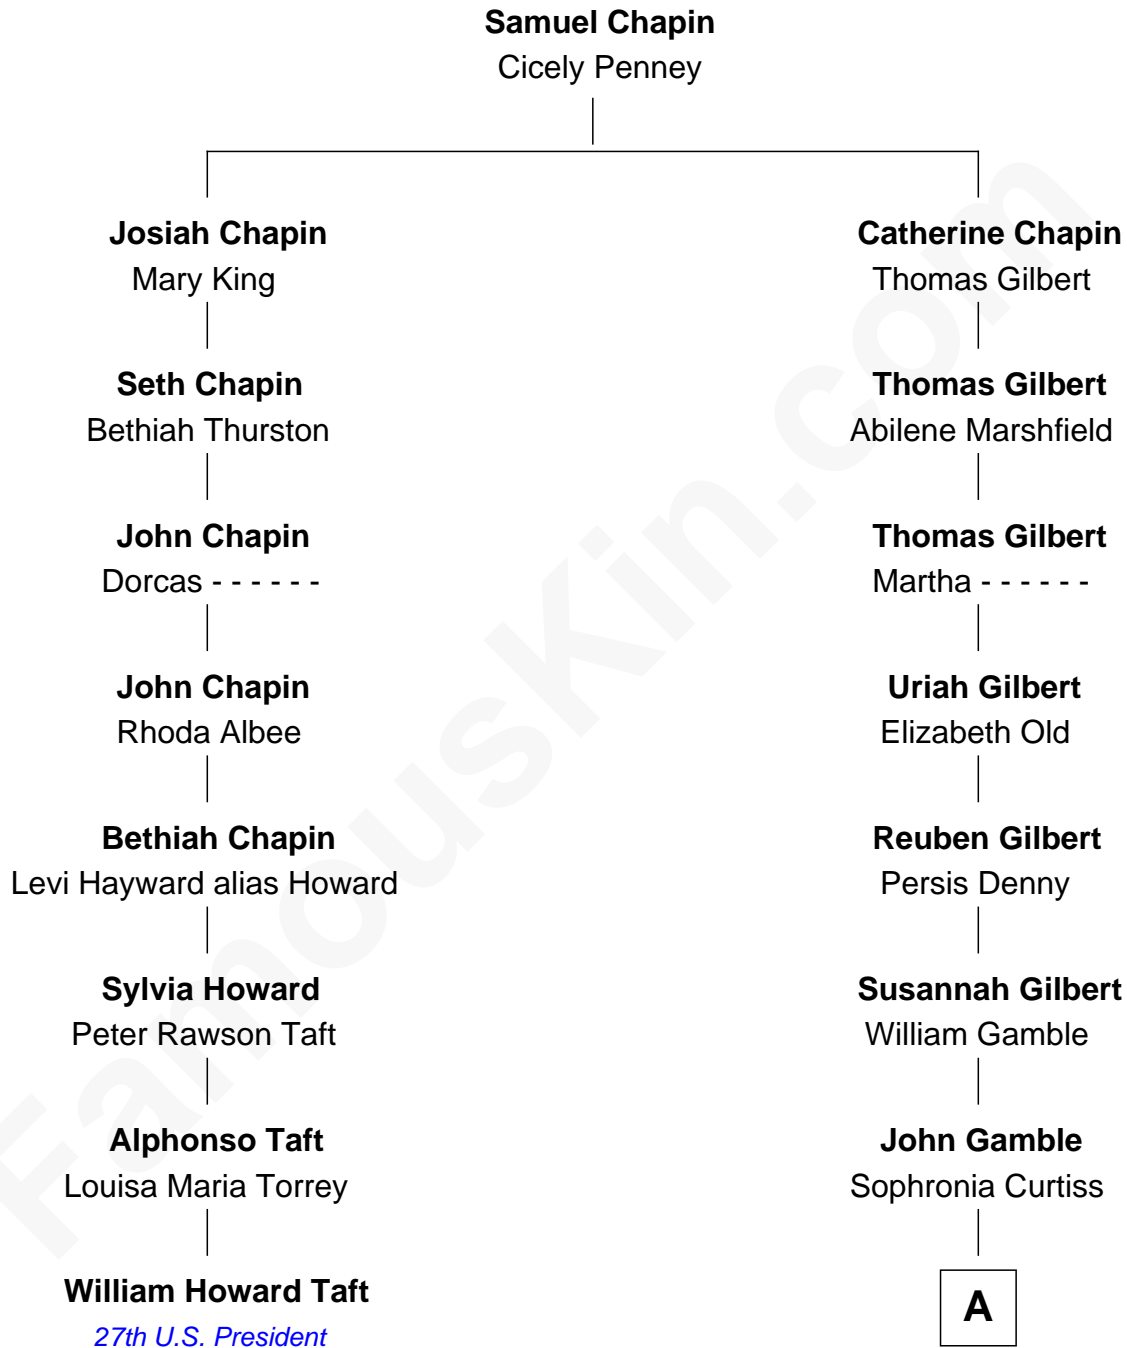

FamousKin.com Relationship Chart of

William Howard Taft

27th U.S. President

7th cousin 4 times removed of

Viggo Mortensen

Movie Actor

A

John Wesley Gamble

Mary Annis Munson

John Munson Gamble

Blanche Ethelwyn Chapman

Mary Annis Gamble

Dr. Walter Sidney Atkinson

Grace Gamble Atkinson

Viggo Peter Mortensen

Viggo Mortensen