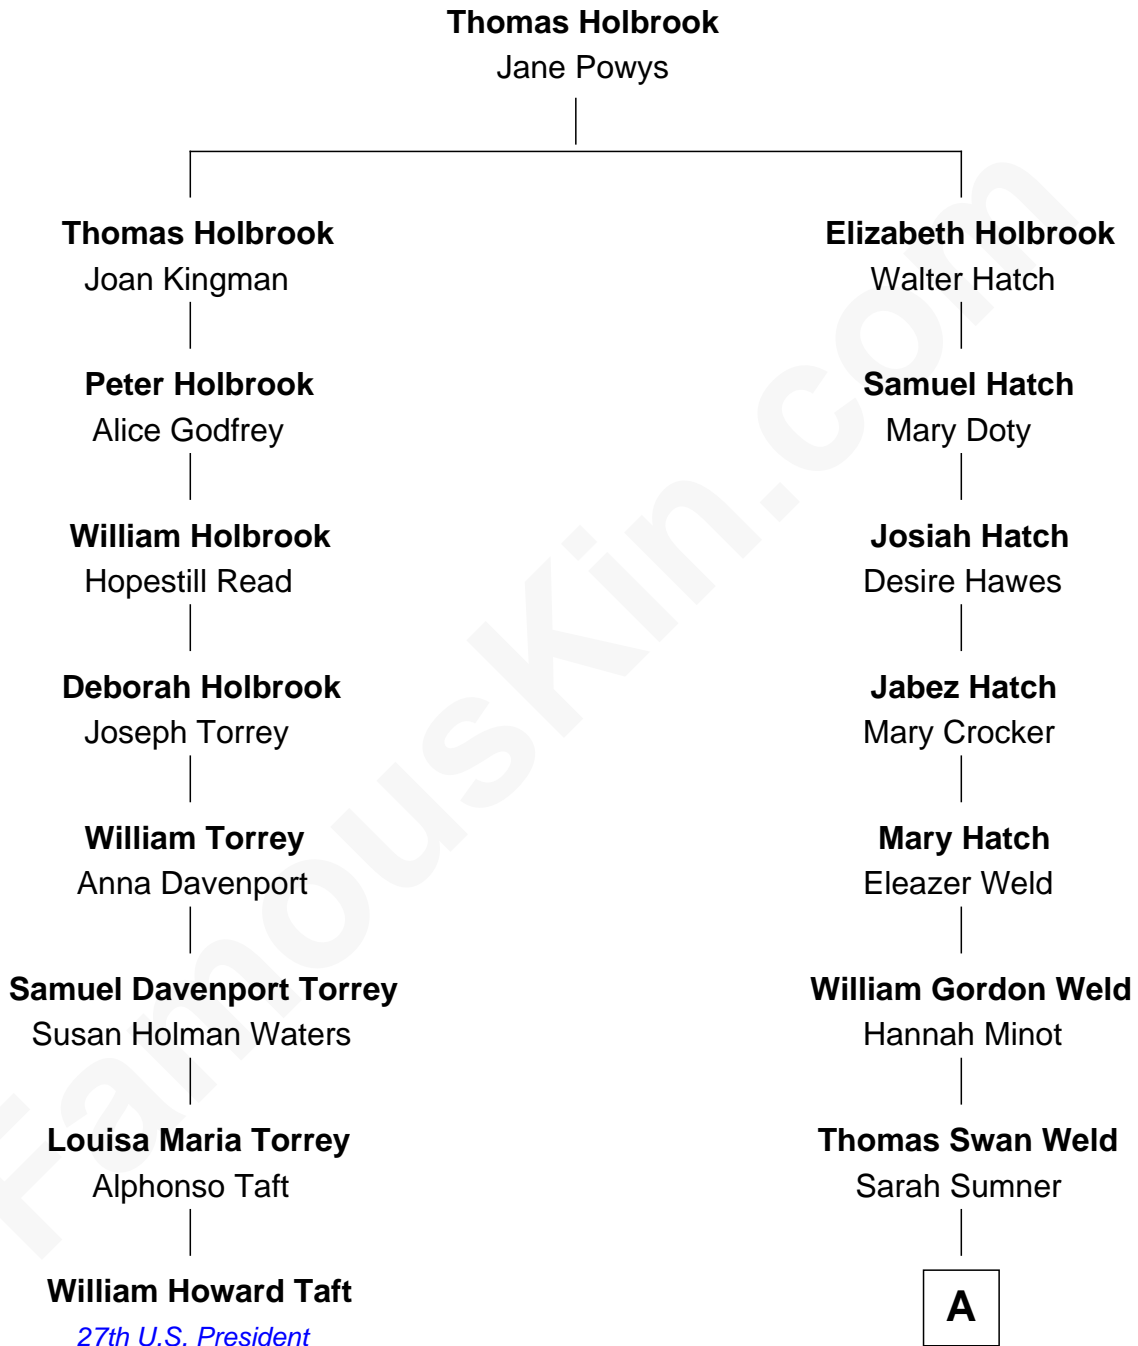

FamousKin.com
Relationship Chart of
William Howard Taft
27th U.S. President

7th cousin 3 times removed of
Bill Weld
68th Governor of Massachusetts

A

Dr. Francis Minot Weld
Fanny Elizabeth Bartholomew

Francis Minot Weld
Margaret Low White

David Weld
Mary Blake Nichols

Bill Weld
68th Governor of Massachusetts