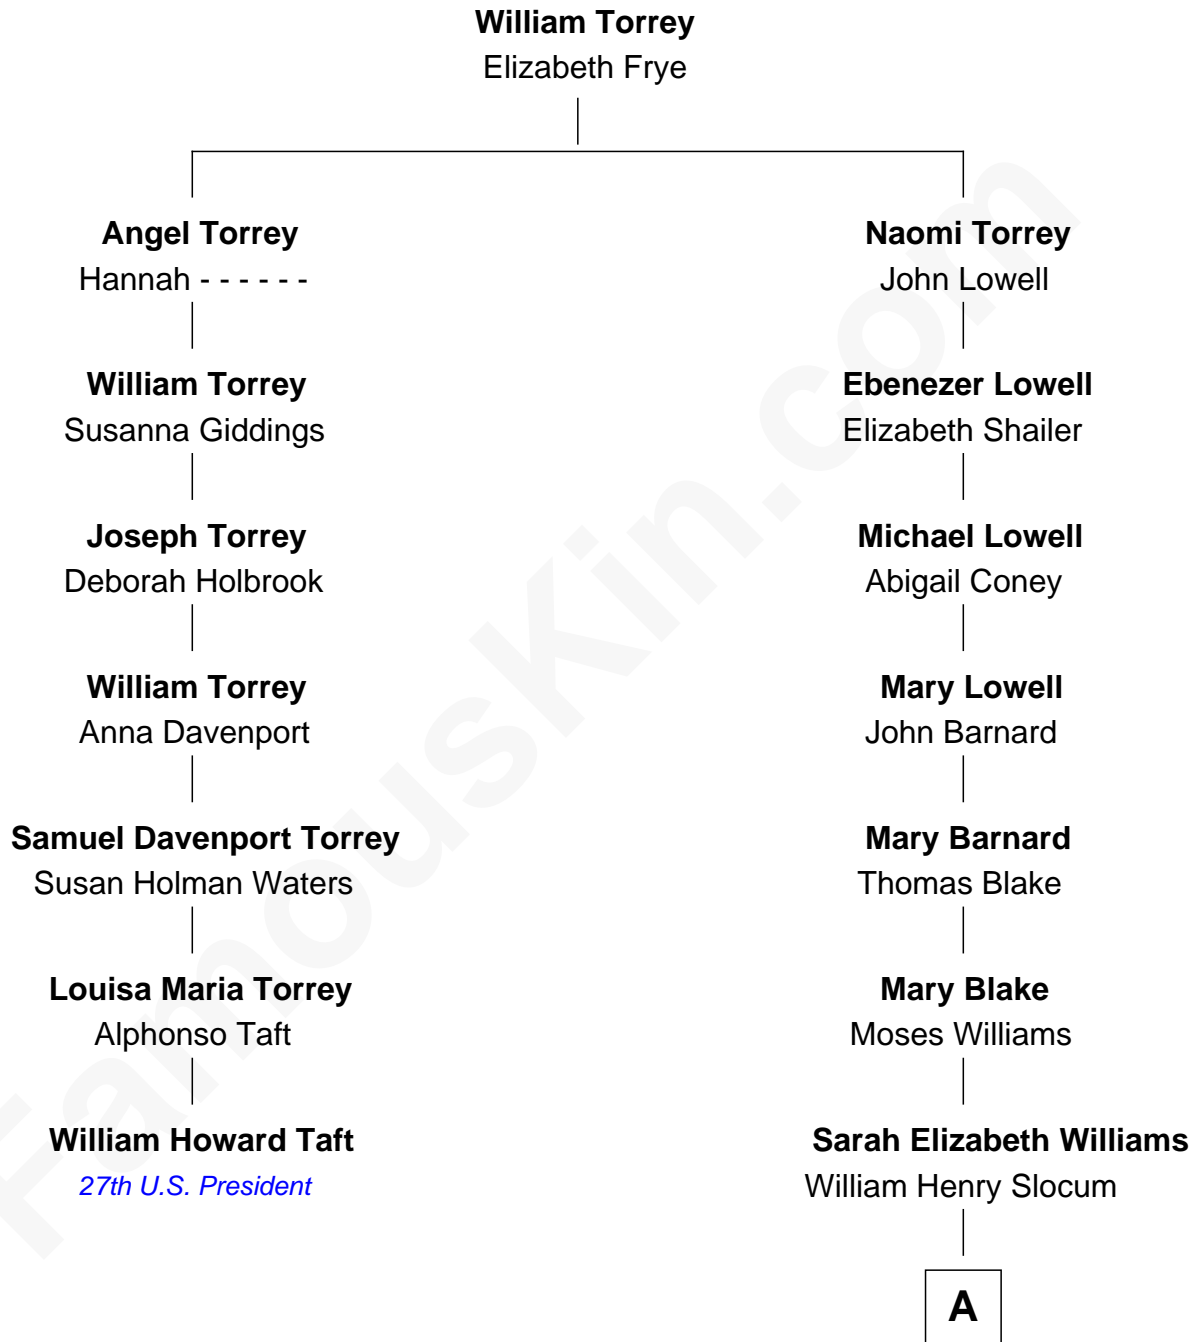

FamousKin.com
Relationship Chart of
William Howard Taft
27th U.S. President

6th cousin 4 times removed of
Bill Weld
68th Governor of Massachusetts

A

—
Mary Blake Slocum
John White Treadwell Nichols

—
John Treadwell Nichols
Cornelia DuBois Floyd

—
Mary Blake Nichols
David Weld

—
Bill Weld
68th Governor of Massachusetts