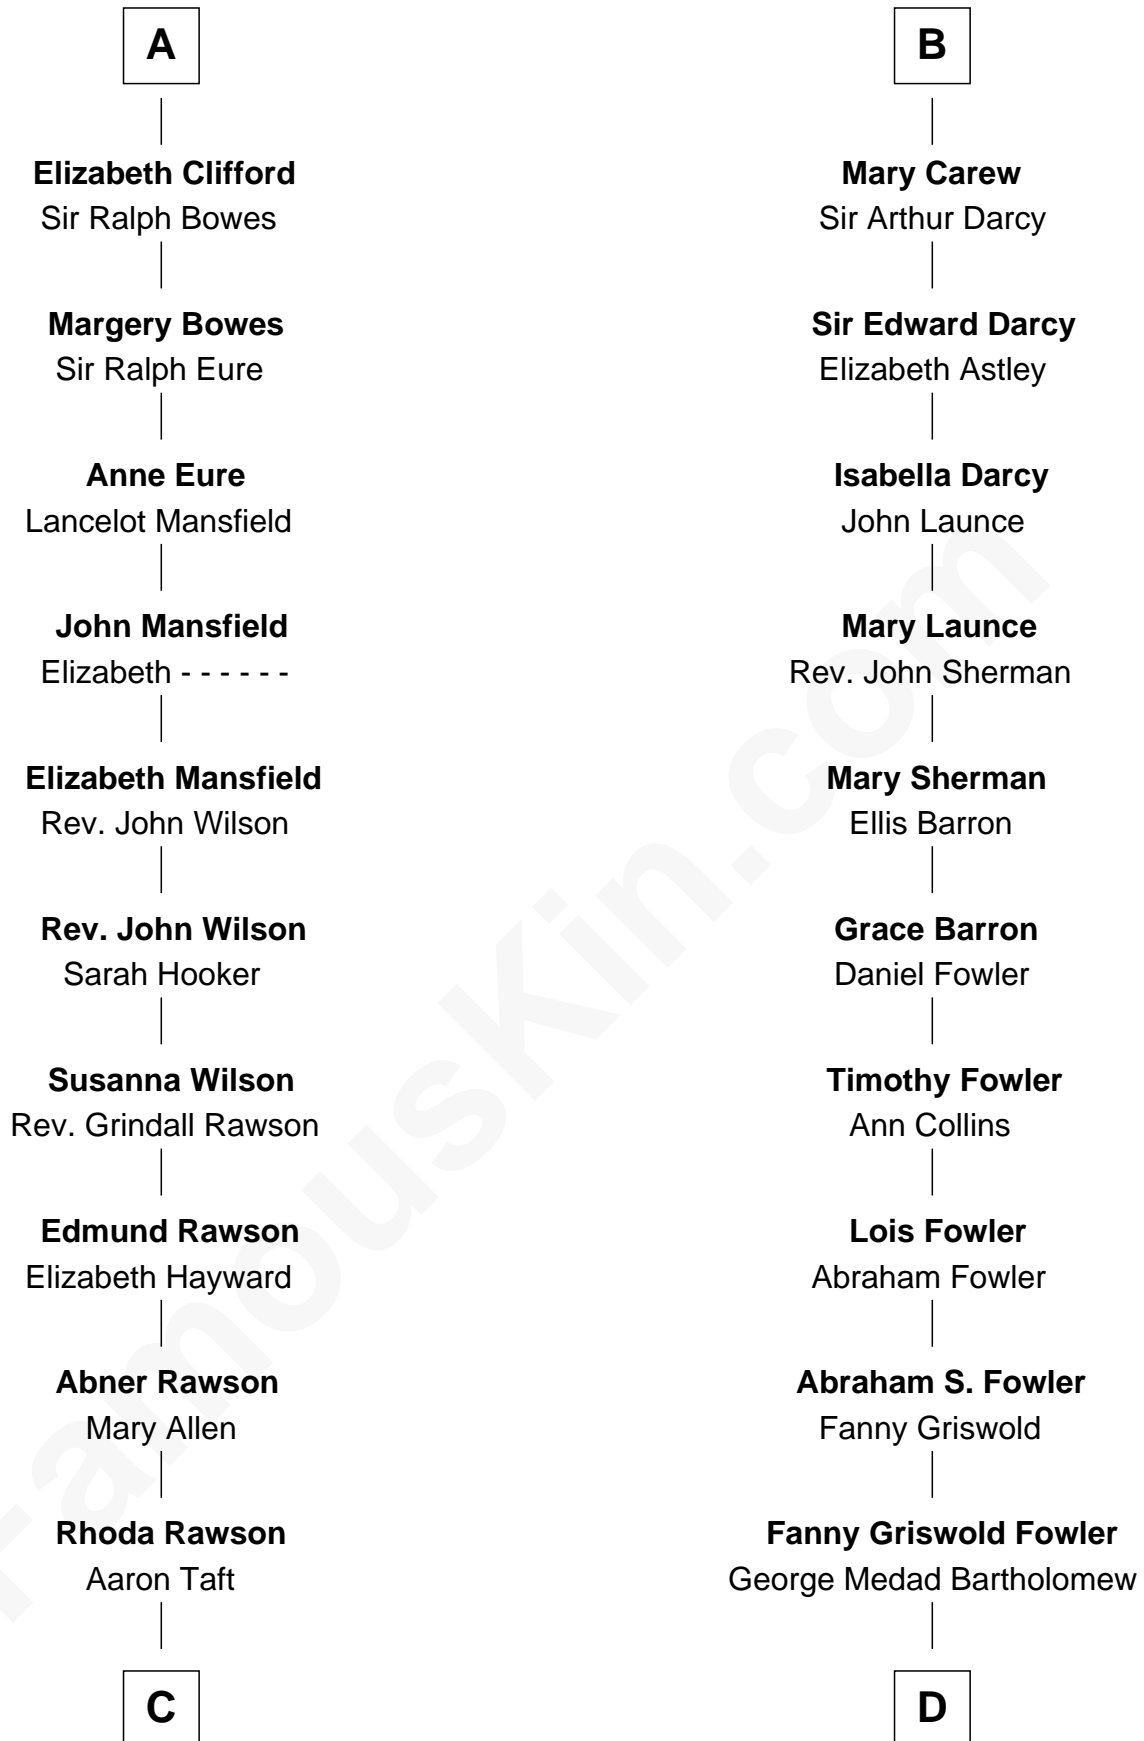

FamousKin.com
Relationship Chart of
William Howard Taft
27th U.S. President

19th cousin 1 time removed of
Bill Weld
68th Governor of Massachusetts

C

Peter Rawson Taft

Sylvia Howard

Alphonso Taft

Louisa Maria Torrey

William Howard Taft

27th U.S. President

D

Fanny Elizabeth Bartholomew

Dr. Francis Minot Weld

Francis Minot Weld

Margaret Low White

David Weld

Mary Blake Nichols

Bill Weld

68th Governor of Massachusetts