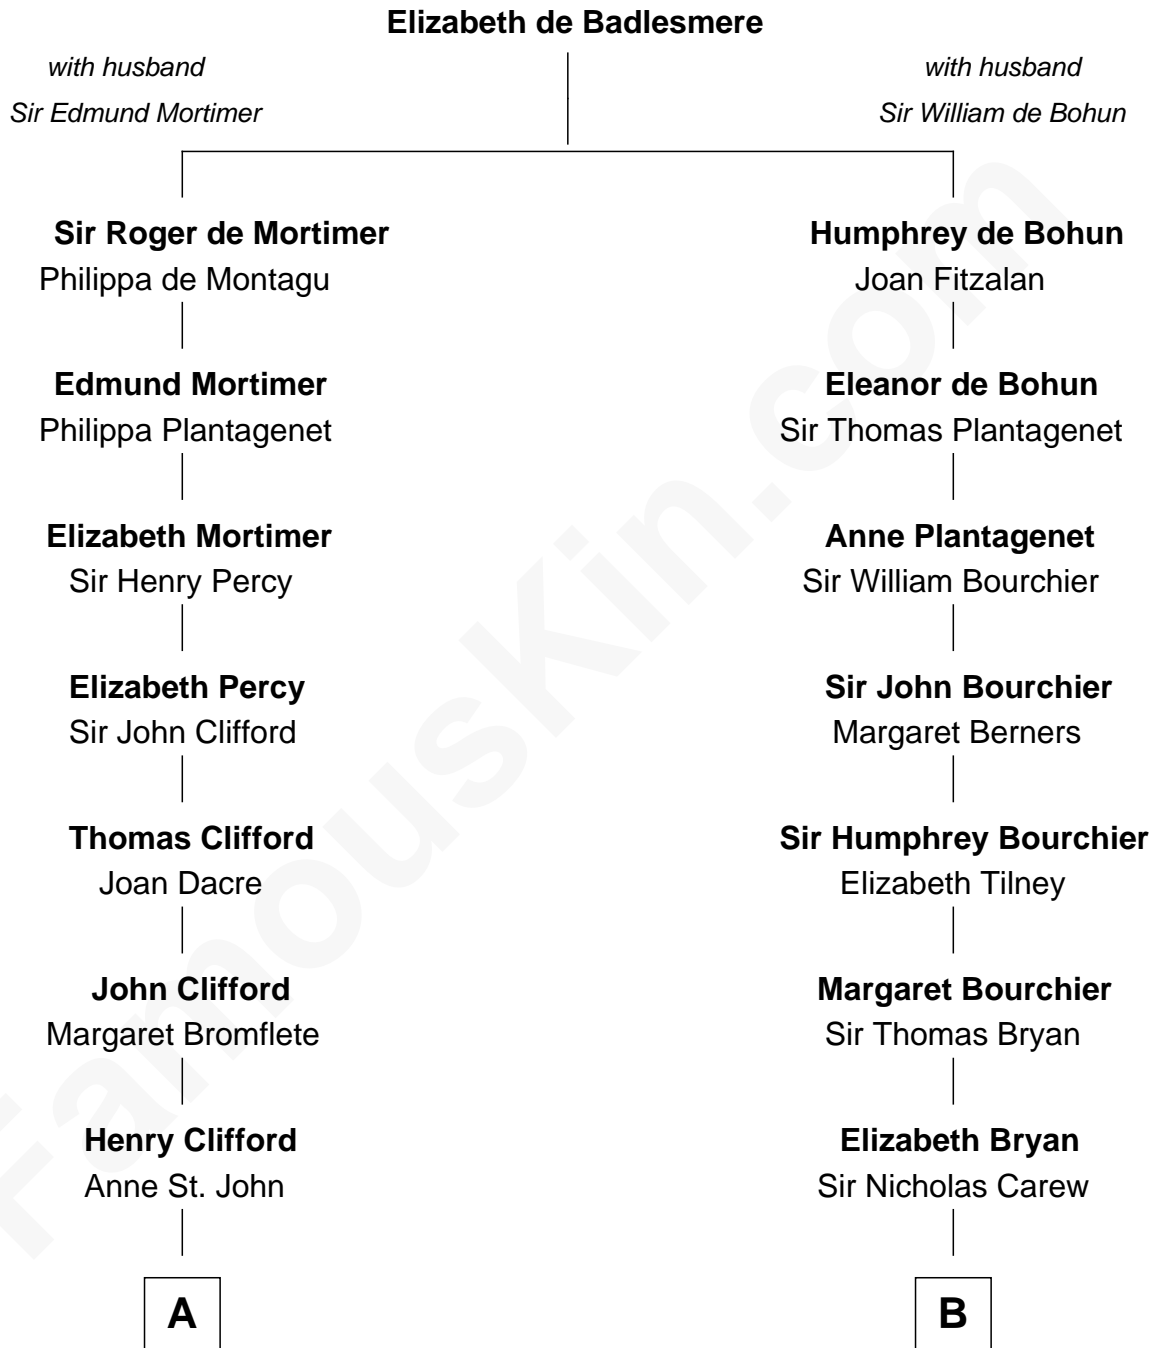

FamousKin.com
Relationship Chart of
William Howard Taft
27th U.S. President

19th cousin 1 time removed of
Bill Weld
68th Governor of Massachusetts

C

Peter Rawson Taft

Sylvia Howard

Alphonso Taft

Louisa Maria Torrey

William Howard Taft

27th U.S. President

D

Fanny Elizabeth Bartholomew

Dr. Francis Minot Weld

Francis Minot Weld

Margaret Low White

David Weld

Mary Blake Nichols

Bill Weld

68th Governor of Massachusetts