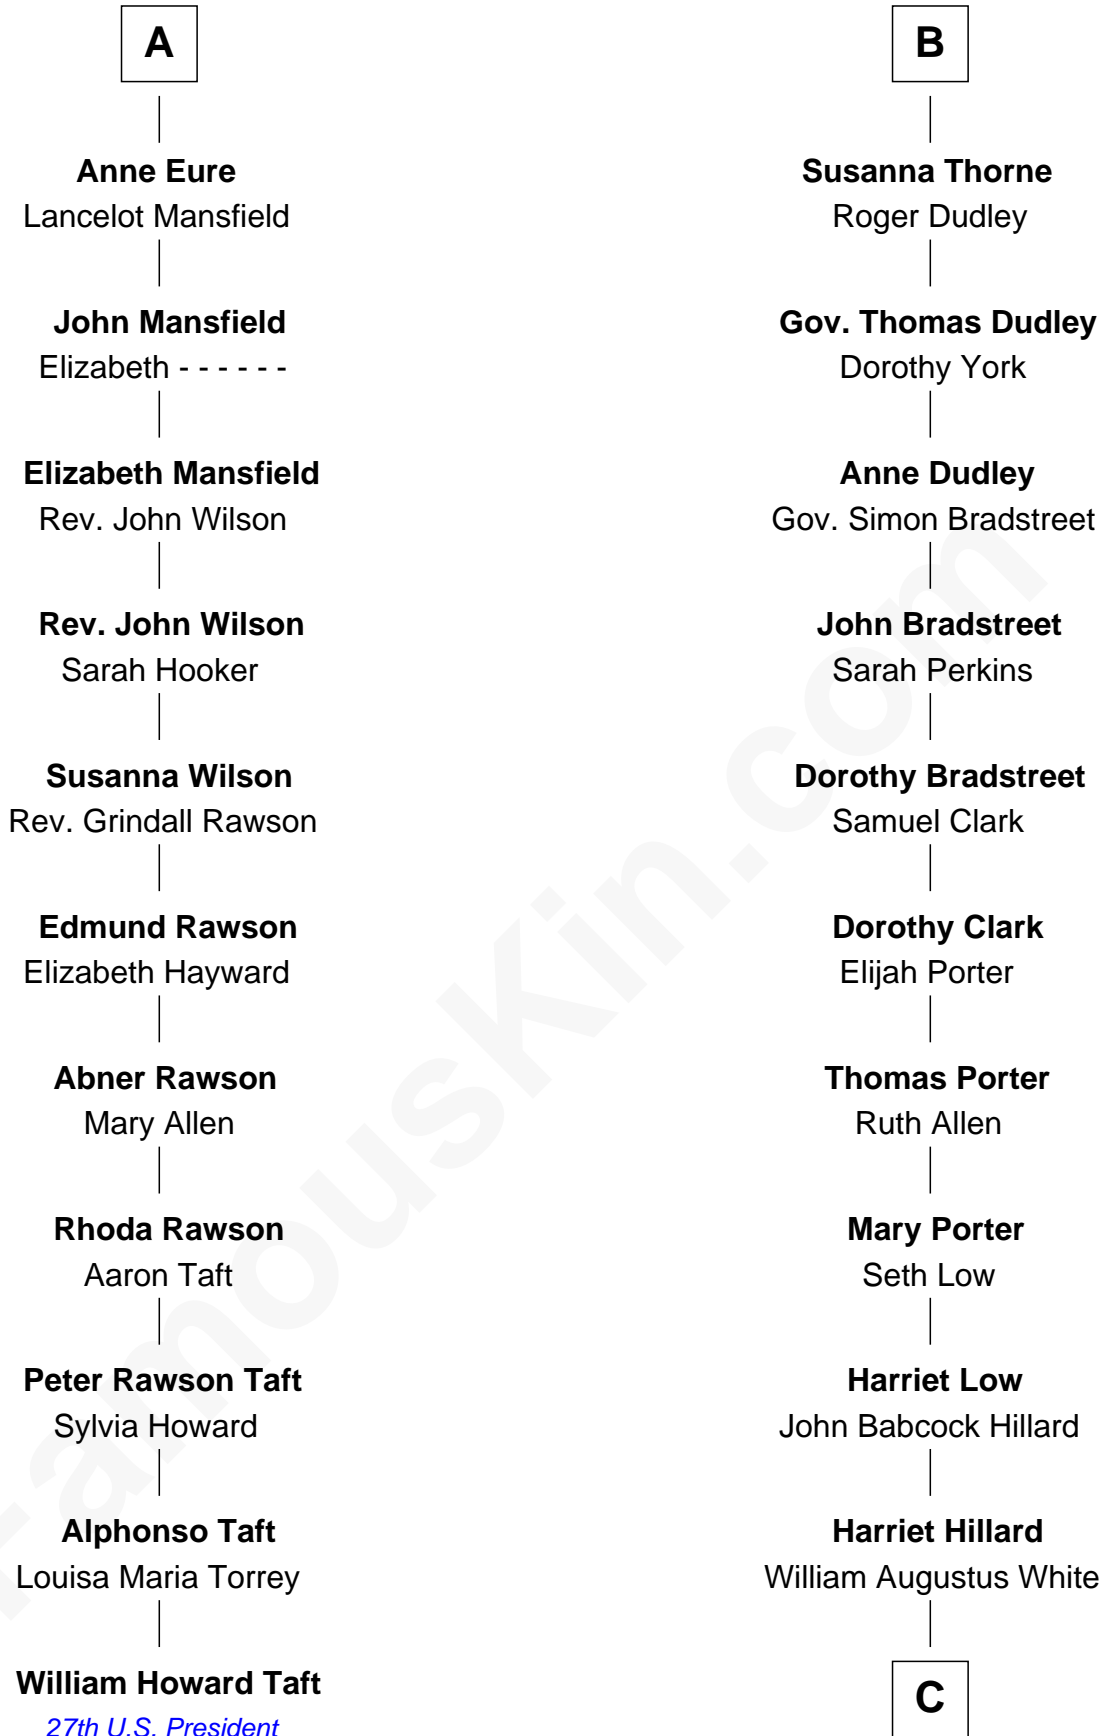

**FamousKin.com**  
**Relationship Chart of**  
**William Howard Taft**  
*27th U.S. President*

**17th cousin 2 times removed of**  
**Bill Weld**  
*68th Governor of Massachusetts*

**C**

—  
**Margaret Low White**

Francis Minot Weld

—  
**David Weld**

Mary Blake Nichols

—  
**Bill Weld**

*68th Governor of Massachusetts*

FamousKin.com