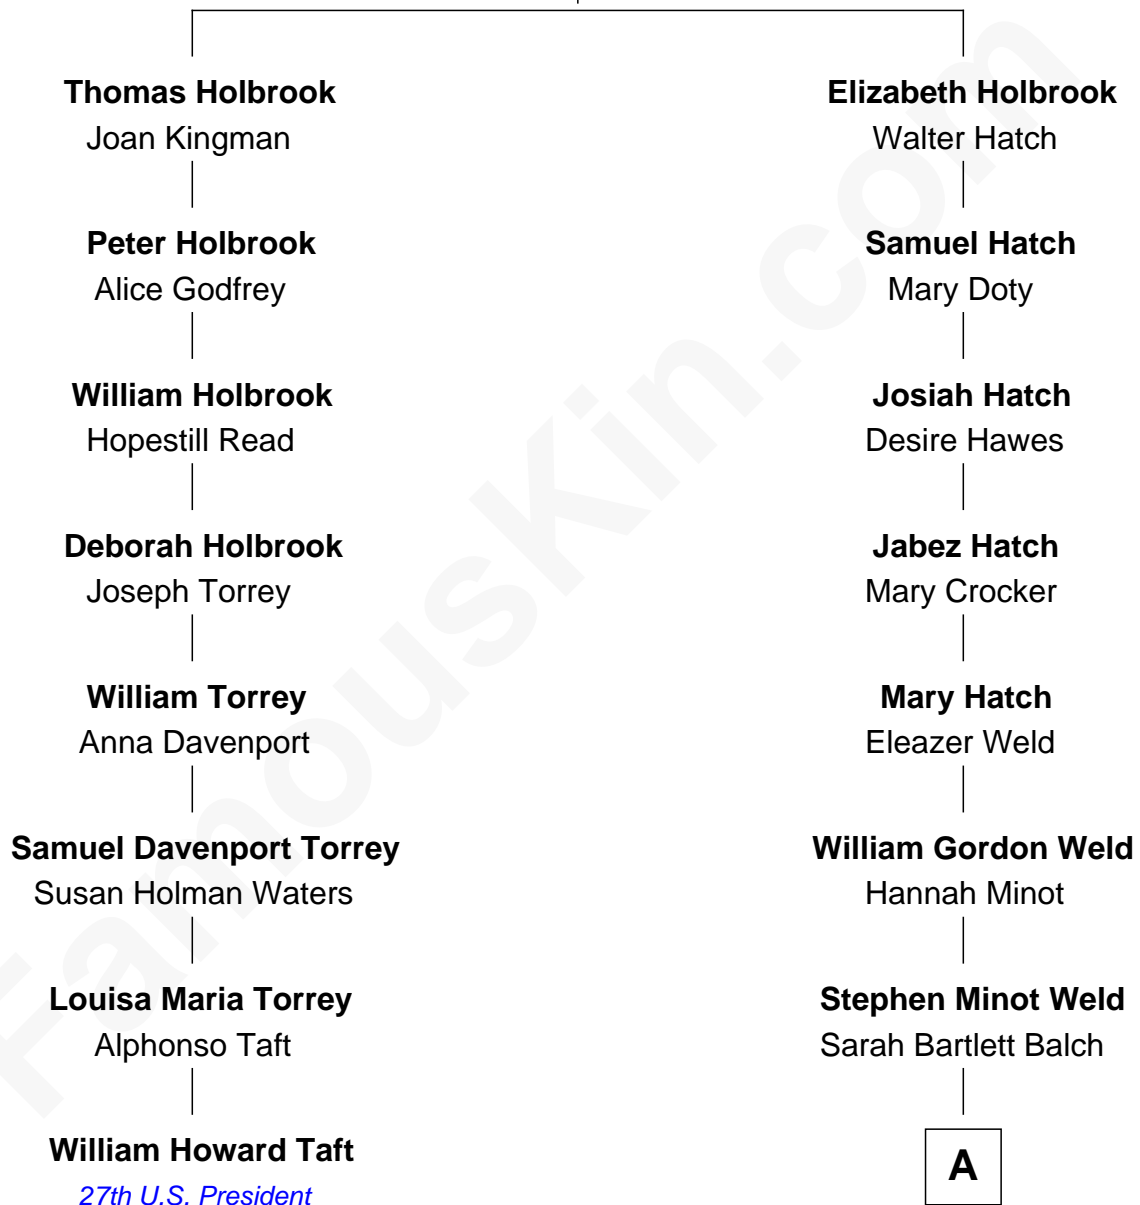

FamousKin.com
Relationship Chart of
William Howard Taft
27th U.S. President

7th cousin 3 times removed of
Tuesday Weld
TV and Movie Actress

Thomas Holbrook
 Jane Powys

A

Stephen Minot Weld

Eloise Rodman

Edward Motley Weld

Sarah Lothrop King

Lothrop Motley Weld

Yosene Balfour Ker

Tuesday Weld

TV and Movie Actress

FamousKin.com