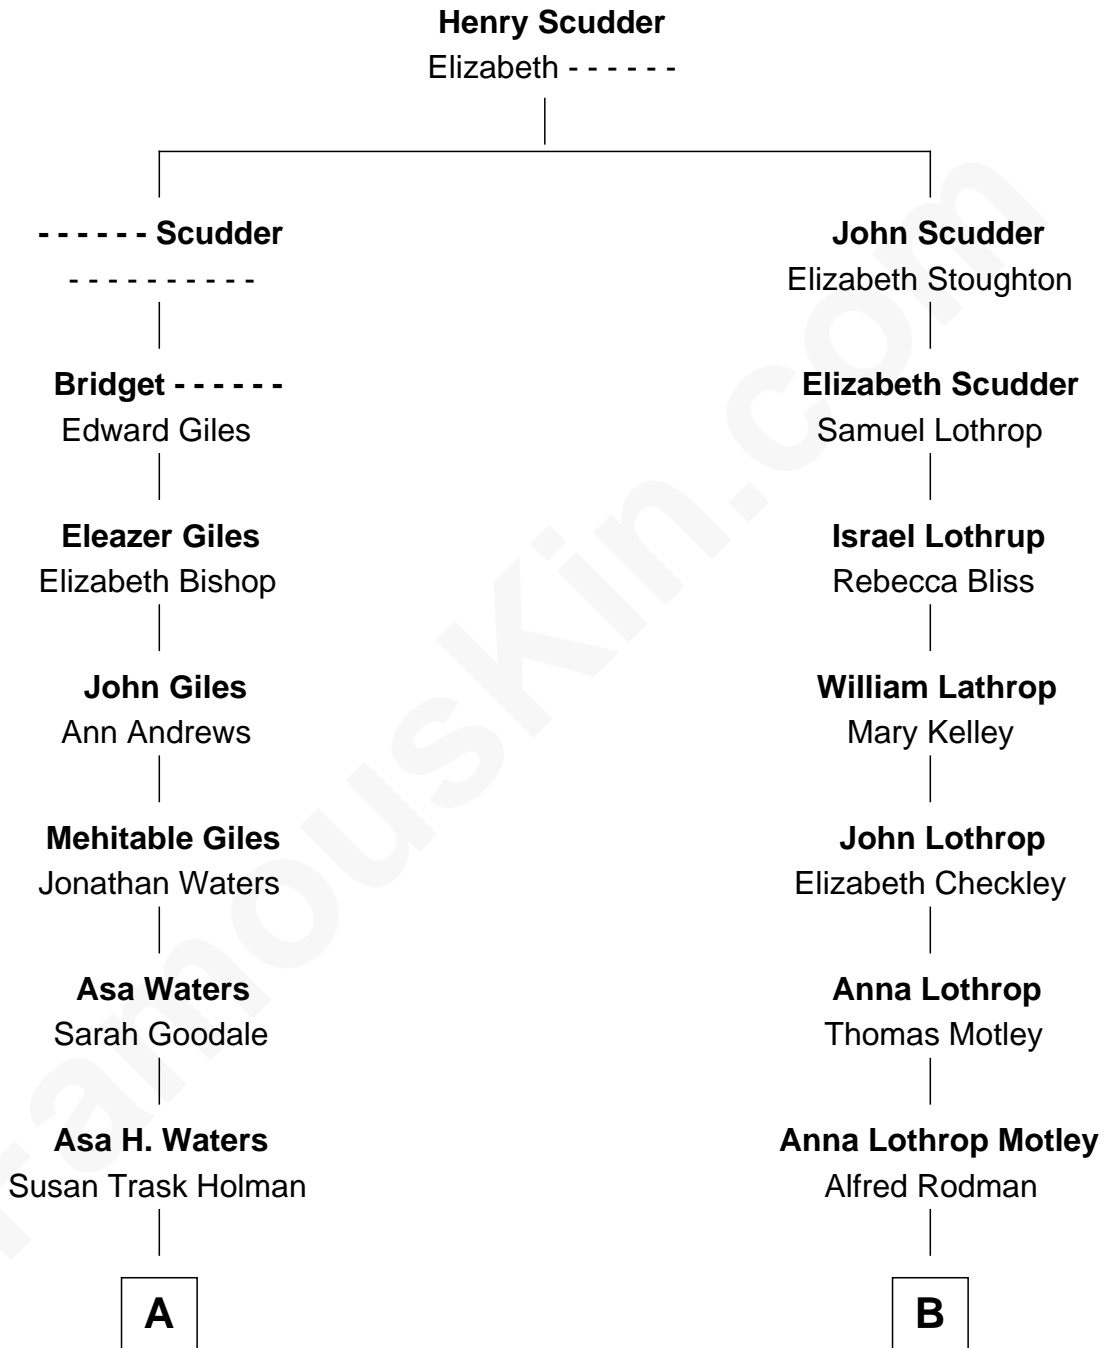

FamousKin.com
Relationship Chart of
William Howard Taft
27th U.S. President

9th cousin 1 time removed of
Tuesday Weld
TV and Movie Actress

A

Susan Holman Waters
Samuel Davenport Torrey

Louisa Maria Torrey
Alphonso Taft

William Howard Taft
27th U.S. President

B

Eloise Rodman
Stephen Minot Weld

Edward Motley Weld
Sarah Lothrop King

Lothrop Motley Weld
Yosene Balfour Ker

Tuesday Weld
TV and Movie Actress